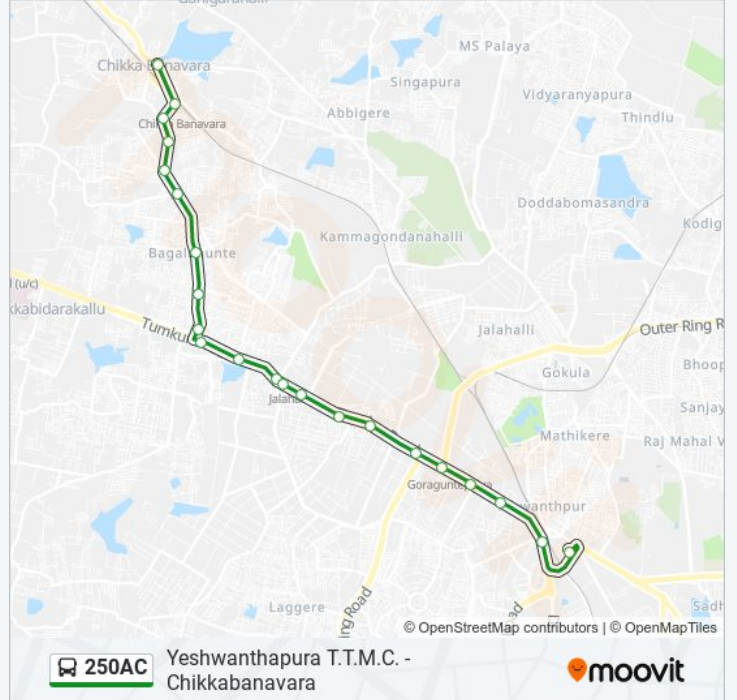

The 250AC bus line (Yeshwanthapura T.T.M.C. - Chikkabanavara) has 2 routes. For regular weekdays, their operation hours are:

(1) Chikkabanavara: 05:00 - 21:20(2) Yeshwanthapura T.T.M.C.: 05:45 - 22:30

Use the Moovit App to find the closest 250AC bus station near you and find out when is the next 250AC bus arriving.

8th Mile

Widia School

Bagalagunte

Bone Mill

Sapthagiri College

Sapthagiri Hospital

Janapriya Apartments

Railway Station Chikkabanavara

250AC bus Time Schedule

Chikkabanavara Route Timetable:

Sunday	05:00 - 21:20
Monday	05:00 - 21:20
Tuesday	05:00 - 21:20
Wednesday	05:00 - 21:20
Thursday	05:00 - 21:20
Friday	05:00 - 21:20
Saturday	05:00 - 21:20

250AC bus Info**Direction:** Chikkabanavara**Stops:** 22**Trip Duration:** 28 min**Line Summary:**

Chikka Banavara

Direction: Yeshwanthapura T.T.M.C.

20 stops

[VIEW LINE SCHEDULE](#)

Chikka Banavara

Railway Station Chikkabanavara