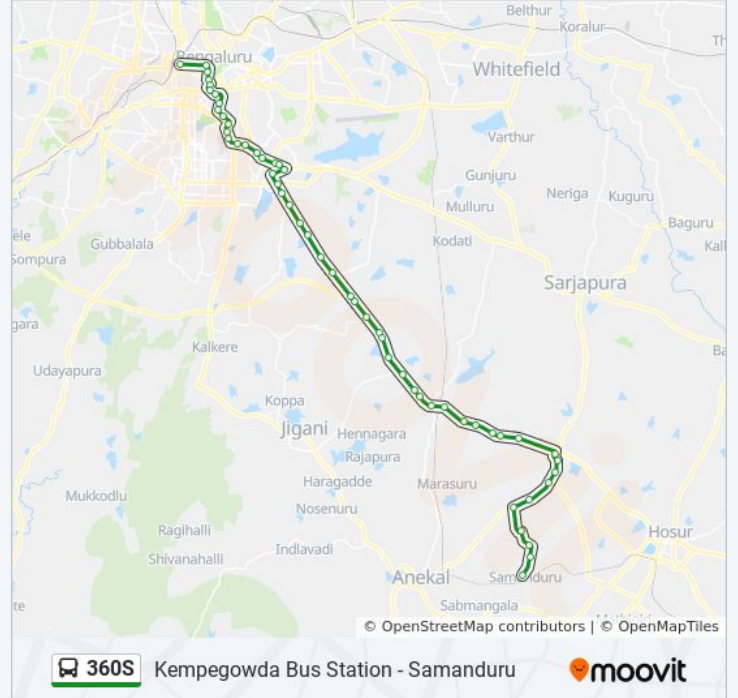

Roopena Agrahara

Bommanahalli

Garvebhavi Palya

Kudlu Gate

Singasandra

Hosa Road

Electronic City P.E.S.I.T College

Konappana Agarhara

Electronic City

Veerasandra

Huskur Gate

Hebbagodi

Bommasandra

B.T.L.College

Hennagara Gate

Chandapura

Hale Chandapura

Tirumagondanahalli

Neraluru Cross

Guddahatti Cross

Guestline Hotel

Yadavanahalli

Attibele

Ramohalli

Jn Of Anekal Road

Arehalli

Harohalli (Towards Mayasandra)

Mayasandra Gate

Halehalli

Halehalli Cross

Muneshwara Temple

Samanduru