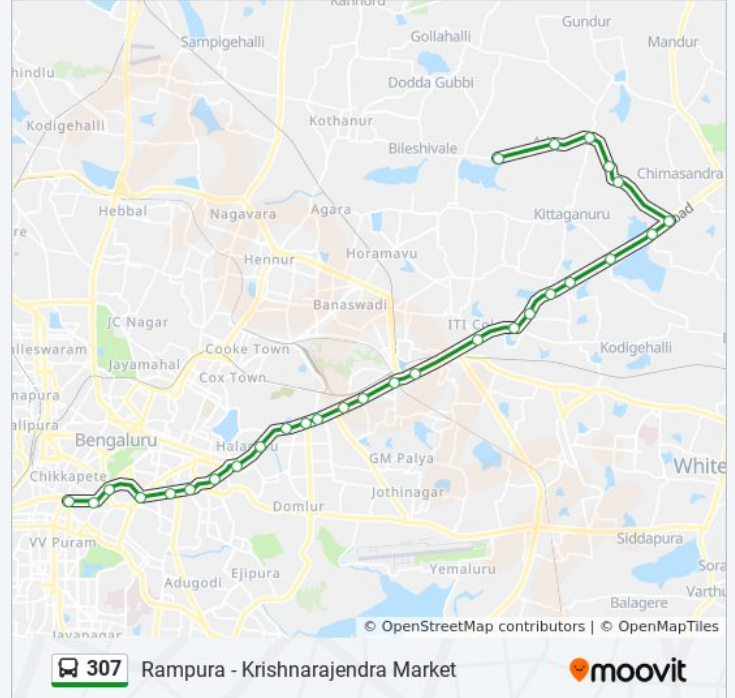

### 307 bus Info

**Direction:** Krishnarajendra Market

**Stops:** 29

**Trip Duration:** 58 min

**Line Summary:**

Lido  
D.I.G.Office  
Life Style  
Richmond Circle  
Richmond Circle  
Corporation  
Town Hall  
Krishnarajendra Market

### Direction: Rampura

29 stops

[VIEW LINE SCHEDULE](#)

K.R.Market  
Town Hall  
Corporation  
St.Joseph Boys High School Malya Hospital  
Richmond Circle (Bishop Coton Girls High School)  
St.Joseph College  
Mayo Hall  
Begum Mahal  
Philips Millenium Halasuru  
Halasuru  
Depot 6 Indiranagara  
Binnamangala (Indiranagara R.T.O.Office)  
Swamy Vivekananda Metro Station / Isolation Hospital  
N.G.E.F.  
Benniganahalli  
Tin Factory  
I.T.I.Colony Gate  
K.R.Puram Market