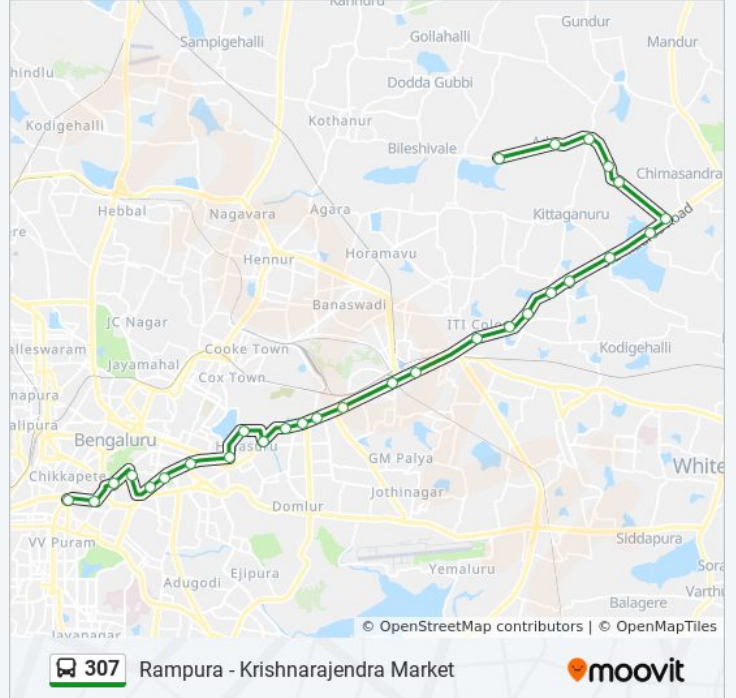

### 307 bus Info

**Direction:** Rampura

**Stops:** 29

**Trip Duration:** 56 min

**Line Summary:**

Police Quarters K.R.Puram

Subashanagara

Bhattarahalli

Medahalli

Veeranahalli

Avalahalli

Hiranandahalli

East Point College

Bidarahalli Cross

Aduru

Rampura