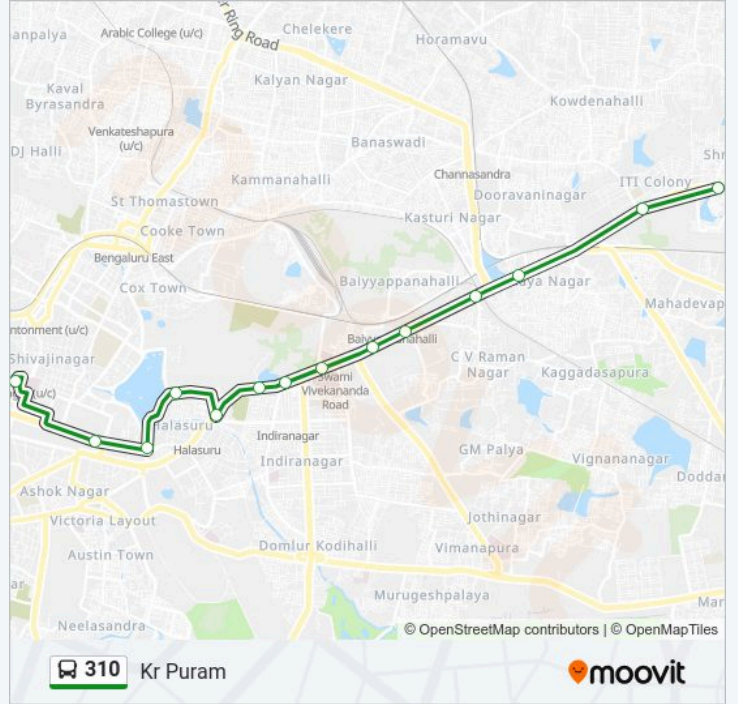

## 310 bus Time Schedule

Kr Puram Route Timetable:

Sunday	07:40 - 16:45
Monday	07:40 - 16:45
Tuesday	07:40 - 16:45
Wednesday	07:40 - 16:45
Thursday	07:40 - 16:45
Friday	07:40 - 16:45
Saturday	07:40 - 16:45

## 310 bus Info

**Direction:** Kr Puram

**Stops:** 14

**Trip Duration:** 29 min

**Line Summary:**