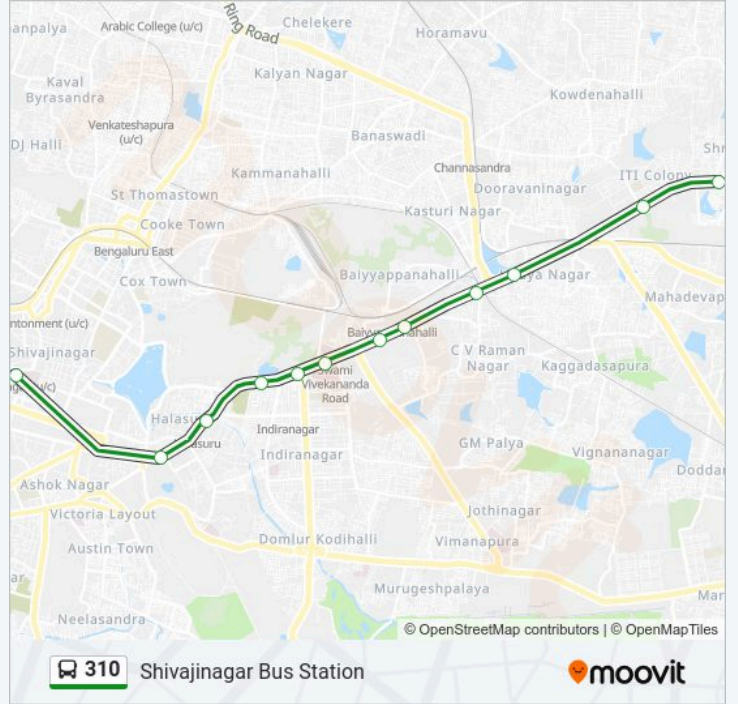

 **310**

Kr Puram

Get The App

The 310 bus line (Kr Puram) has 2 routes. For regular weekdays, their operation hours are:

(1) Kr Puram: 07:40 - 16:45(2) Shivajinagar Bus Station: 06:45 - 18:05

Use the Moovit App to find the closest 310 bus station near you and find out when is the next 310 bus arriving.

## 310 bus Time Schedule

Kr Puram Route Timetable:

Sunday	07:40 - 16:45
Monday	07:40 - 16:45
Tuesday	07:40 - 16:45
Wednesday	07:40 - 16:45
Thursday	07:40 - 16:45
Friday	07:40 - 16:45
Saturday	07:40 - 16:45

### 310 bus Time Schedule

Shivajinagar Bus Station Route Timetable:

Sunday	06:45 - 18:05
Monday	06:45 - 18:05
Tuesday	06:45 - 18:05
Wednesday	06:45 - 18:05
Thursday	06:45 - 18:05
Friday	06:45 - 18:05
Saturday	06:45 - 18:05

### 310 bus Info

**Direction:** Shivajinagar Bus Station

**Stops:** 12

**Trip Duration:** 19 min

**Line Summary:**

310 bus time schedules and route maps are available in an offline PDF at [moovitapp.com](https://moovitapp.com). Use the Moovit App to see live bus times, train schedule or subway schedule, and step-by-step directions for all public transit in Bengaluru.