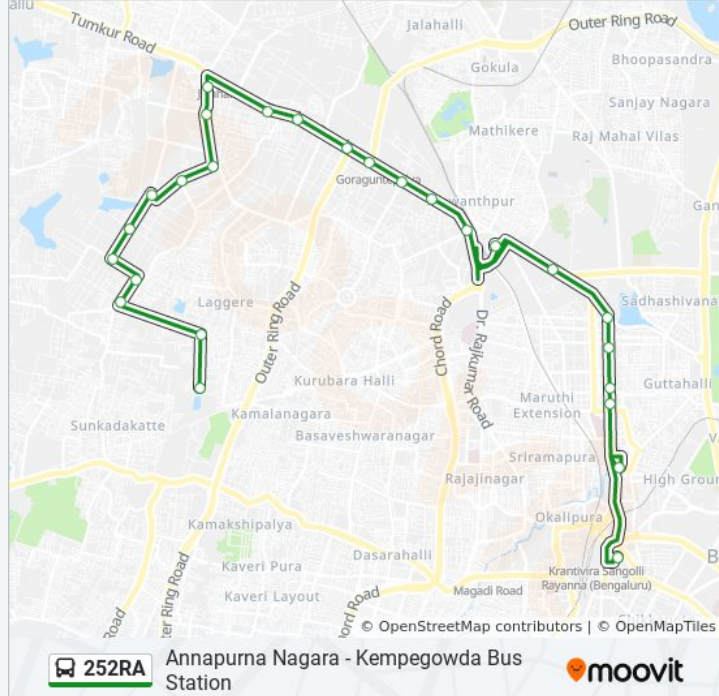

The 252RA bus line (Annapurna Nagara - Kempegowda Bus Station) has 2 routes. For regular weekdays, their operation hours are:

(1) Annapurna Nagara: 09:15 - 17:45(2) Kempegowda Bus Station: 08:10 - 16:40

Use the Moovit App to find the closest 252RA bus station near you and find out when is the next 252RA bus arriving.

Direction: Annapurna Nagara

26 stops

[VIEW LINE SCHEDULE](#)

Kempegowda Bus Station
Central (Towards K.B.S.Majestic)
Malleshwaram Circle
8th Cross Malleshwaram
15th Cross Malleshwaram
18th Cross Malleshwaram
Tata Institute
Yeshwanthapura Bus Station
Govardhan Talkies
R.M.C.Yard (Yashawanthapura New Railway Station)
M.E.I.Factory
Goraguntepalya
C.M.T.I.
S.R.S.Peenya
Peenya
Jalahalli Cross
Systems Peenya
Tvs Cross
Rolling Mill
N.T.T.F.Peenya
Brundavana Peenya

252RA bus Time Schedule

Annapurna Nagara Route Timetable:

Sunday	09:15 - 17:45
Monday	09:15 - 17:45
Tuesday	09:15 - 17:45
Wednesday	09:15 - 17:45
Thursday	09:15 - 17:45
Friday	09:15 - 17:45
Saturday	09:15 - 17:45

252RA bus Info**Direction:** Annapurna Nagara**Stops:** 26**Trip Duration:** 39 min**Line Summary:**

14th Cross Peenya
Rajagopala Nagara
Peenya 2nd Stage
Indira Priyadarshini Nagara
Annapurna Nagara

Direction: Kempegowda Bus Station