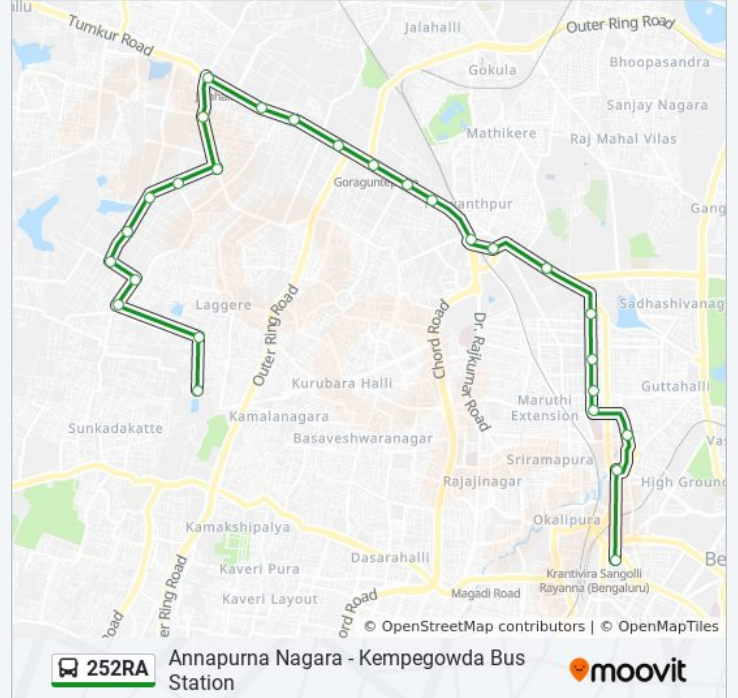

The 252RA bus line (Annapurna Nagara - Kempegowda Bus Station) has 2 routes. For regular weekdays, their operation hours are:

(1) Annapurna Nagara: 09:15 - 17:45(2) Kempegowda Bus Station: 08:10 - 16:40

252RA bus Time Schedule

Annapurna Nagara Route Timetable:

Sunday	09:15 - 17:45
Monday	09:15 - 17:45
Tuesday	09:15 - 17:45
Wednesday	09:15 - 17:45
Thursday	09:15 - 17:45
Friday	09:15 - 17:45
Saturday	09:15 - 17:45

252RA bus Info

Direction: Kempegowda Bus Station

Stops: 27

Trip Duration: 40 min

Line Summary:

Yeshwanthapura Bus Station

Yeshwanthpura Circle

18th Cross Malleshwaram

13th Cross Malleshwaram

8th Cross Malleshwaram

Malleshwaram Circle

Malleshwaram Link Road

Central (Towards K.B.S.Majestic)

Kempegowda Bus Station

252RA bus time schedules and route maps are available in an offline PDF at moovitapp.com. Use the [Moovit App](#) to see live bus times, train schedule or subway schedule, and step-by-step directions for all public transit in Bengaluru.