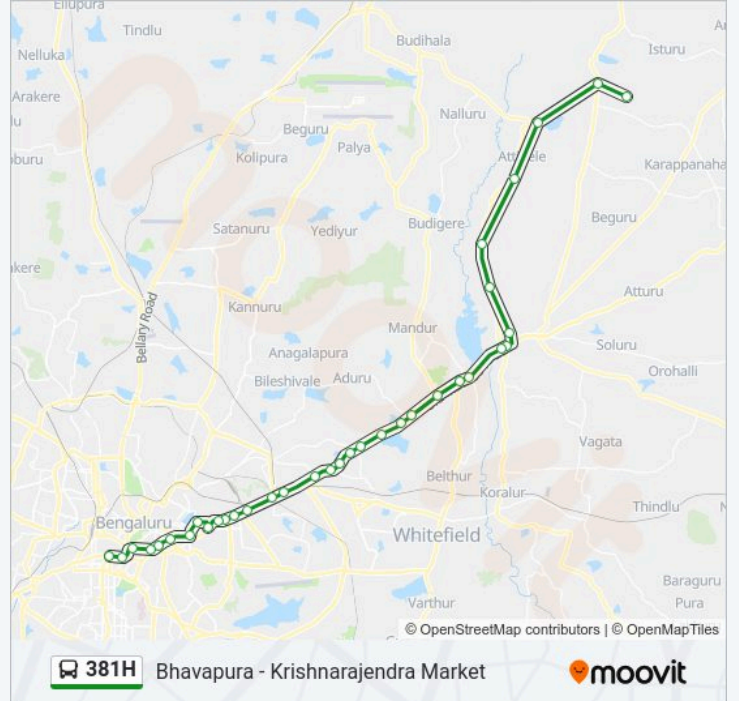

Veeranahalli

Avalahalli

Budigere Cross

Katamnalluru Gate

Huskur Kodi

Hoskote High School

Hoskote K.E.B.Circle

Hoskote Old Bus Stand

Halappanahalli

Vabasandra Gate

Yanagunte

Sulibele

Bendiganahalli Cross

Bhavapura

Direction: Krishnarajendra Market

34 stops

[VIEW LINE SCHEDULE](#)

Bhavapura

Bendiganahalli Cross

Sulibele

Yanagunte

Vabasandra Gate

Halappanahalli

Hoskote Old Bus Stand

Hoskote K.E.B.Circle

Hoskote High School

Huskur Kodi

Katamnalluru Gate

Budigere Cross

Avalahalli

Veeranahalli

Medahalli

381H bus Time Schedule

Krishnarajendra Market Route Timetable:

Sunday	05:45 - 16:40
Monday	05:45 - 16:40
Tuesday	05:45 - 16:40
Wednesday	05:45 - 16:40
Thursday	05:45 - 16:40
Friday	05:45 - 16:40
Saturday	05:45 - 16:40

381H bus Info

Direction: Krishnarajendra Market

Stops: 34

Trip Duration: 65 min

Line Summary: