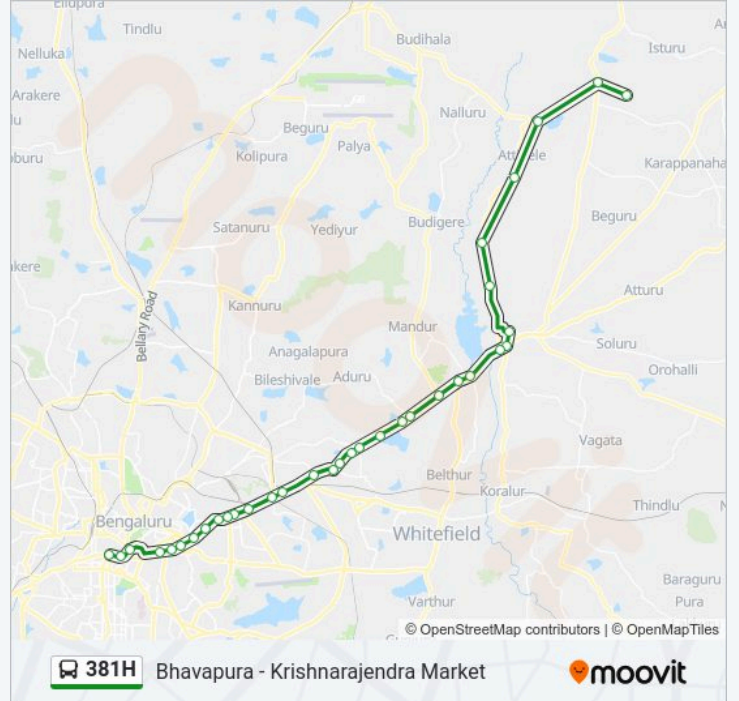

Bhattarahalli

Subashanagara

Police Quarters K.R.Puram

K.R.Puram Market

I.T.I.Colony Gate

Tin Factory

Benniganahalli

N.G.E.F.

Swamy Vivekananda Metro Station / Isolation Hospital

Binnamangala (Indiranagara R.T.O.Office)

Depot 6 Indiranagara

Halasuru

Lido

D.I.G.Office

Life Style

Richmond Circle

Corporation

Town Hall

K.R.Market

381H bus time schedules and route maps are available in an offline PDF at moovitapp.com. Use the Moovit App to see live bus times, train schedule or subway schedule, and step-by-step directions for all public transit in Bengaluru.

© 2024 Moovit - All Rights Reserved