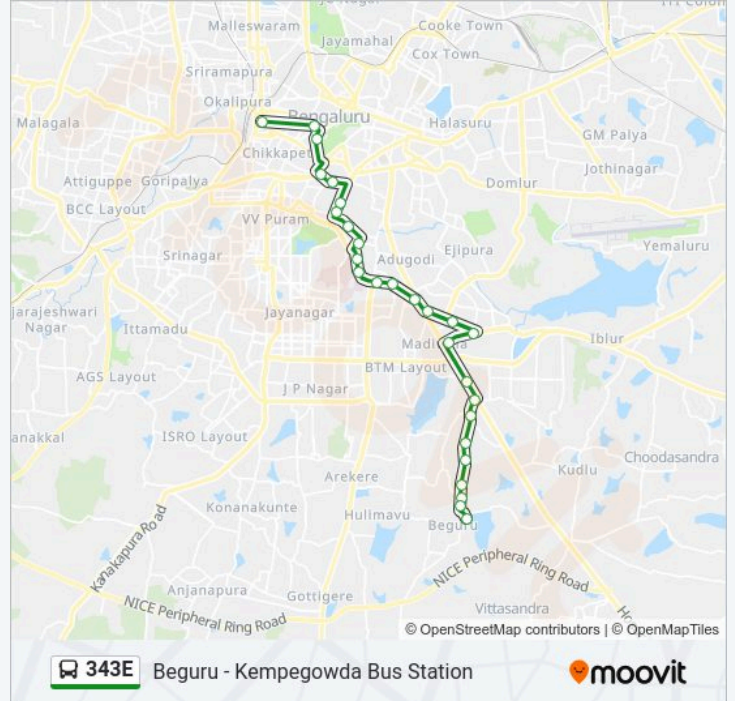

The 343E bus line (Beguru - Kempegowda Bus Station) has 2 routes. For regular weekdays, their operation hours are:  
(1) Beguru: 10:45 - 14:55(2) Kempegowda Bus Station: 11:40  
Use the Moovit App to find the closest 343E bus station near you and find out when is the next 343E bus arriving.

**Direction: Beguru**

27 stops

[VIEW LINE SCHEDULE](#)

Kempegowda Bus Station  
Maharani College  
K.R.Circle  
Corporation  
Subbaiah Circle  
K.H.Road  
Shanthinagara  
Wilson Garden Police Station  
Wilson Garden 12th Cross  
Lakkasandra  
Nimhans Hospital  
Bengaluru Dairy Circle  
Muneshwara Temple  
Hosur Road Junction  
St Johns Hospital  
Koramangala Water Tank  
Krupanidhi College Madiwala  
Madiwala  
Roopena Agrahara  
Bommanahalli  
Deccan Hongansandra

**343E bus Info****Direction:** Beguru**Stops:** 27**Trip Duration:** 38 min**Line Summary:**

Deccan Bengaluru

Galaxy Paradise

Canara Bank Beguru

Vishwapriyanagara Cross

Aralimara

Beguru Church

### Direction: Kempegowda Bus Station

25 stops

[VIEW LINE SCHEDULE](#)

Beguru (Towards Bommanahalli)

Beguru Church

Aralimara

Vishwapriyanagara Cross

Canara Bank Beguru