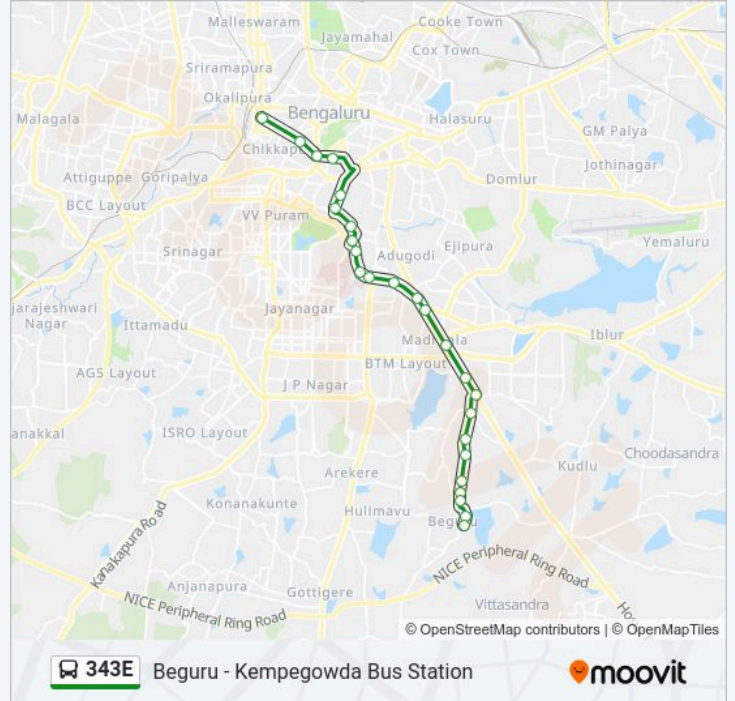

Wilson Garden Police Station

Shanthinagara

K.H.Road

Pallavi Talkies

St.Marthas Hospital Corporation

Mysore Bank

Kempegowda Bus Station

343E bus time schedules and route maps are available in an offline PDF at moovitapp.com. Use the Moovit App to see live bus times, train schedule or subway schedule, and step-by-step directions for all public transit in Bengaluru.

© 2024 Moovit - All Rights Reserved