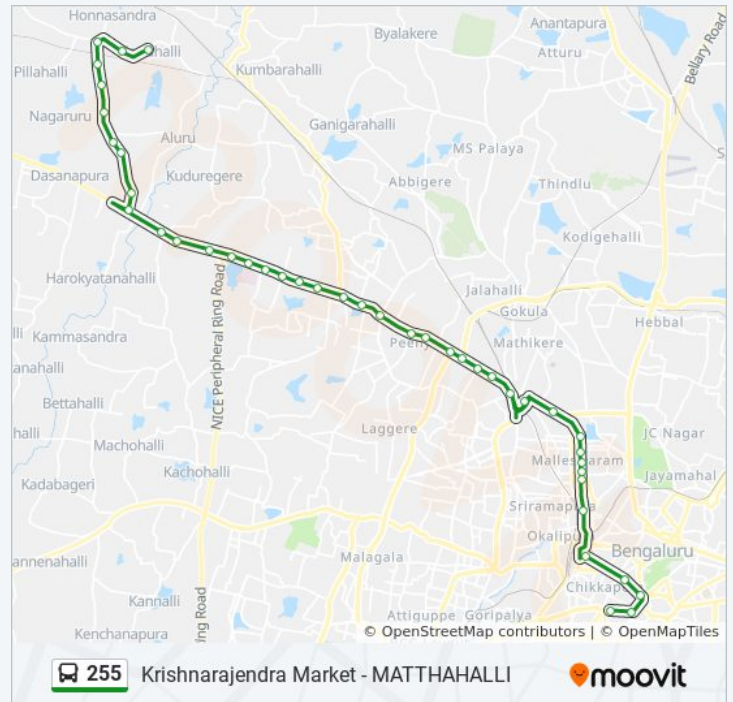

T.C.I.

Madanayakanahalli

Makali Cross

Nisarga Layout

Biscuits Factory

Mantri Layout

Nagaruru Cross

Vaderahalli Cross

255 bus Info

Direction: Matthahalli

Stops: 42

Trip Duration: 73 min

Line Summary:

A.P.M.C Yard

Honnasandra Cross

Basappa Layout