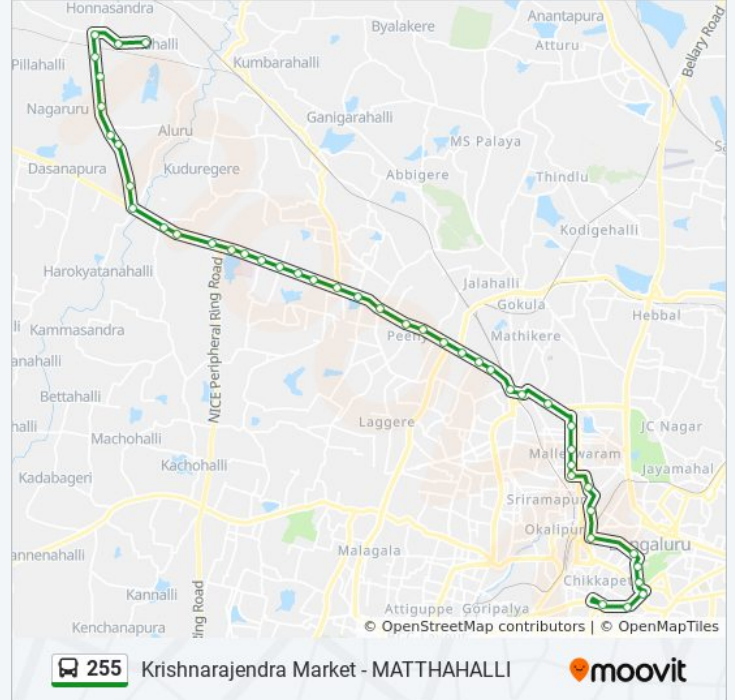

13th Cross Malleshwaram

8th Cross Malleshwaram

Malleshwaram Circle

Malleshwaram Link Road

Swastik Sheshadripuram College

Anand Rao Circle

Maharani College

K.R.Circle

St Marthas Hospital Corporation

Corporation

Town Hall

K.R.Market

Direction: Matthahalli

42 stops

[VIEW LINE SCHEDULE](#)

K.R.Market