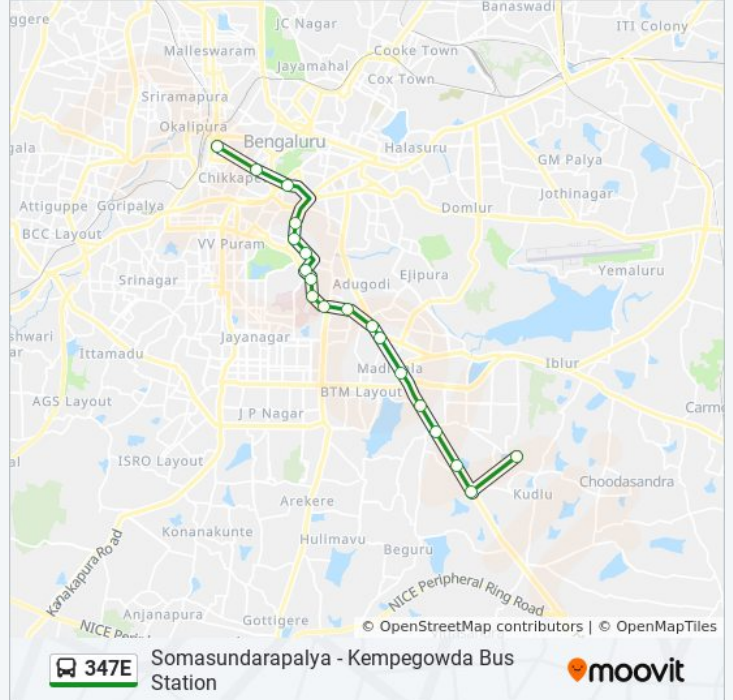

The 347E bus line (Somasundarapalya - Kempegowda Bus Station) has 2 routes. For regular weekdays, their operation hours are:

(1) Kempegowda Bus Station: 06:45 - 21:30(2) Somasundarapalya: 05:50 - 19:55

Use the Moovit App to find the closest 347E bus station near you and find out when is the next 347E bus arriving.

Direction: Kempegowda Bus Station

19 stops

[VIEW LINE SCHEDULE](#)

Somasundarapalya
Kudlu Gate
Garvebhavi Palya
Bommanahalli
Roopena Agrahara
Madiwala
St Johns Hospital
Hosur Road Junction
Muneshwara Temple
Bengaluru Dairy Circle
Nimhans Hospital
Lakkasandra
Wilson Garden 10th Cross
Wilson Garden Police Station
Shanthinagara Bus Station
K.H.Road
Pallavi Talkies
Mysore Bank
Kempegowda Bus Station

347E bus Time Schedule

Kempegowda Bus Station Route Timetable:

Sunday	06:45 - 21:30
Monday	06:45 - 21:30
Tuesday	06:45 - 21:30
Wednesday	06:45 - 21:30
Thursday	06:45 - 21:30
Friday	06:45 - 21:30
Saturday	06:45 - 21:30

347E bus Info

Direction: Kempegowda Bus Station

Stops: 19

Trip Duration: 30 min

Line Summary:

Direction: Somasundarapalya

22 stops

[VIEW LINE SCHEDULE](#)