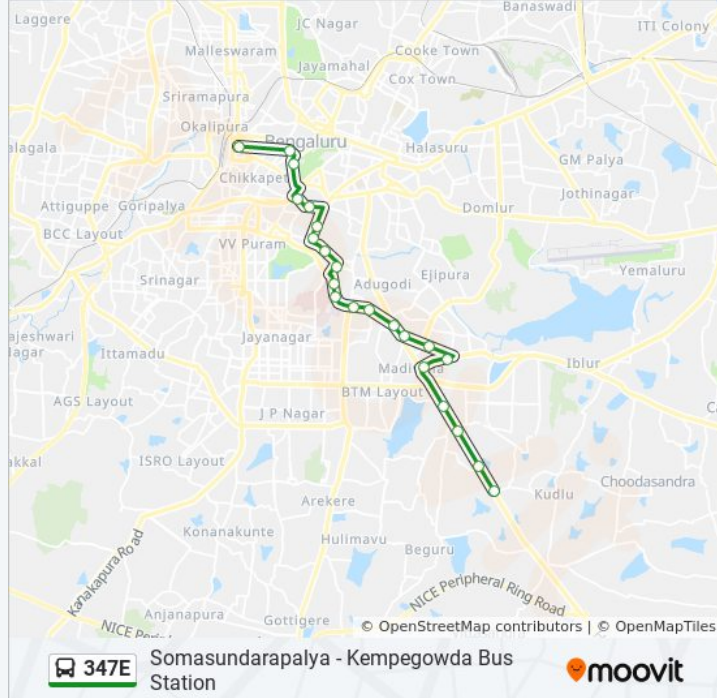

Roopena Agrahara

Bommanahalli

Garvebhavi Palya

Kudlu Gate

347E bus time schedules and route maps are available in an offline PDF at moovitapp.com. Use the [Moovit App](#) to see live bus times, train schedule or subway schedule, and step-by-step directions for all public transit in Bengaluru.

[About Moovit](#) • [MaaS Solutions](#) • [Supported Countries](#) • [Mooviter Community](#)

© 2024 Moovit - All Rights Reserved

Check Live Arrival Times