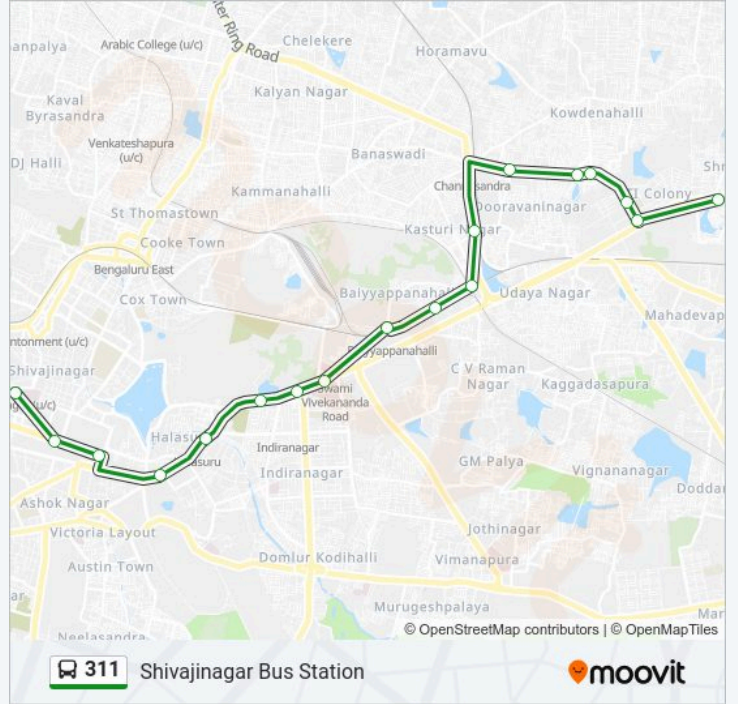

311

K R Puram

Get The App

The 311 bus line (K R Puram) has 2 routes. For regular weekdays, their operation hours are:

(1) K R Puram: 09:25 - 19:05(2) Shivajinagar Bus Station: 07:30 - 19:50

Use the Moovit App to find the closest 311 bus station near you and find out when is the next 311 bus arriving.

## Direction: K R Puram

19 stops

[VIEW LINE SCHEDULE](#)

Shivajinagara Bus Station  
Manipal Centre  
Begum Mahal  
Philips Millenium Halasuru  
Halasuru  
Depot 6 Indiranagara  
Binnamangala (Indiranagara R.T.O.Office)  
Swamy Vivekananda Metro Station / Isolation Hospital  
Baiyappanahalli Metro Station (Back Gate)  
Sadananda Nagara  
Benniganahalli Bridge  
Kasthurinagara  
Ramamurthy Nagara (B Channasandra Bridge)  
Ramamurthy Nagara Police Station  
Aladamara Ramamurthy Nagara  
Ramamurthy Nagara Church  
I.T.I. Circle  
I.T.I.Colony Gate  
K.R.Puram Market

## Direction: Shivajinagar Bus Station

18 stops

[VIEW LINE SCHEDULE](#)

- K.R.Puram Market
- I.T.I. Colony Gate
- I.T.I. Circle
- Ramamurthy Nagara Church
- Aladamara Ramamurthy Nagara
- Ramamurthy Nagara Police Station
- Kasthurinagara
- Benniganahalli Bridge
- Sadananda Nagara
- Baiyappanahalli Metro Station (Back Gate)
- Swamy Vivekananda Metro Station / Isolation Hospital
- Binnamangala (Indiranagara R.T.O.Office)
- Depot 6 Indiranagara
- Halasuru
- Lido
- Manipal Centre
- Maniksha Parade Ground
- Shivajinagara Bus Station

## 311 bus Info

**Direction:** Shivajinagar Bus Station

**Stops:** 18

**Trip Duration:** 33 min

**Line Summary:**

311 bus time schedules and route maps are available in an offline PDF at [moovitapp.com](https://moovitapp.com). Use the Moovit App to see live bus times, train schedule or subway schedule, and step-by-step directions for all public transit in Bengaluru.