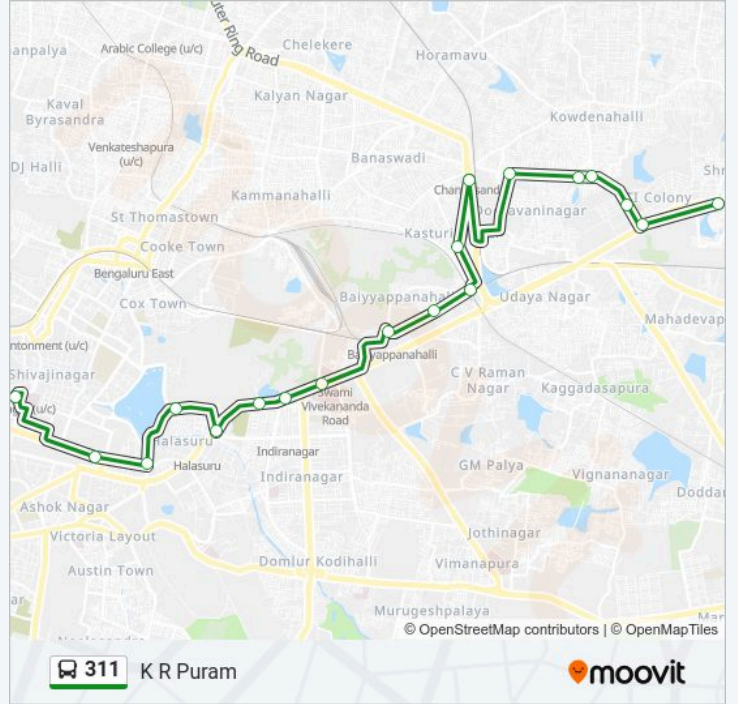

311

K R Puram

Get The App

The 311 bus line (K R Puram) has 2 routes. For regular weekdays, their operation hours are:

(1) K R Puram: 09:25 - 19:05(2) Shivajinagar Bus Station: 07:30 - 19:50

Use the Moovit App to find the closest 311 bus station near you and find out when is the next 311 bus arriving.

## Direction: K R Puram

19 stops

[VIEW LINE SCHEDULE](#)

Shivajinagara Bus Station  
Manipal Centre  
Begum Mahal  
Philips Millenium Halasuru  
Halasuru  
Depot 6 Indiranagara  
Binnamangala (Indiranagara R.T.O.Office)  
Swamy Vivekananda Metro Station / Isolation Hospital  
Baiyappanahalli Metro Station (Back Gate)  
Sadananda Nagara  
Benniganahalli Bridge  
Kasthurinagara  
Ramamurthy Nagara (B Channasandra Bridge)  
Ramamurthy Nagara Police Station  
Aladamara Ramamurthy Nagara  
Ramamurthy Nagara Church  
I.T.I. Circle  
I.T.I.Colony Gate  
K.R.Puram Market

## 311 bus Time Schedule

K R Puram Route Timetable:

Sunday	09:25 - 19:05
Monday	09:25 - 19:05
Tuesday	09:25 - 19:05
Wednesday	09:25 - 19:05
Thursday	09:25 - 19:05
Friday	09:25 - 19:05
Saturday	09:25 - 19:05

## 311 bus Info

**Direction:** K R Puram

**Stops:** 19

**Trip Duration:** 34 min

**Line Summary:**