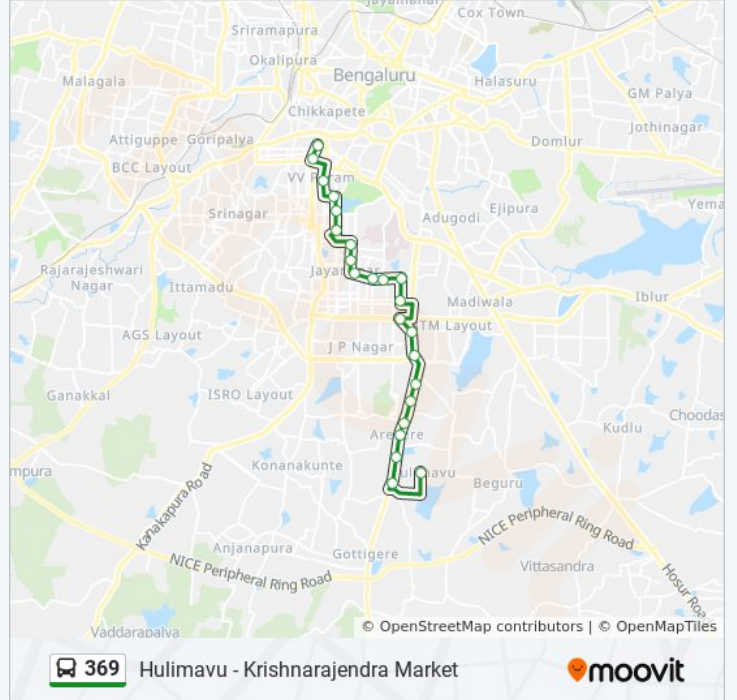

R.V.Teachers College

Lalbagh West Gate

Sajjan Rao Circle

Makkala Koota / Mahila Seva Samaja

K.R.Market (Kalasipalya)

369 bus time schedules and route maps are available in an offline PDF at moovitapp.com. Use the [Moovit App](#) to see live bus times, train schedule or subway schedule, and step-by-step directions for all public transit in Bengaluru.

[About Moovit](#) • [MaaS Solutions](#) • [Supported Countries](#) • [Mooviter Community](#)

© 2024 Moovit - All Rights Reserved

Check Live Arrival Times