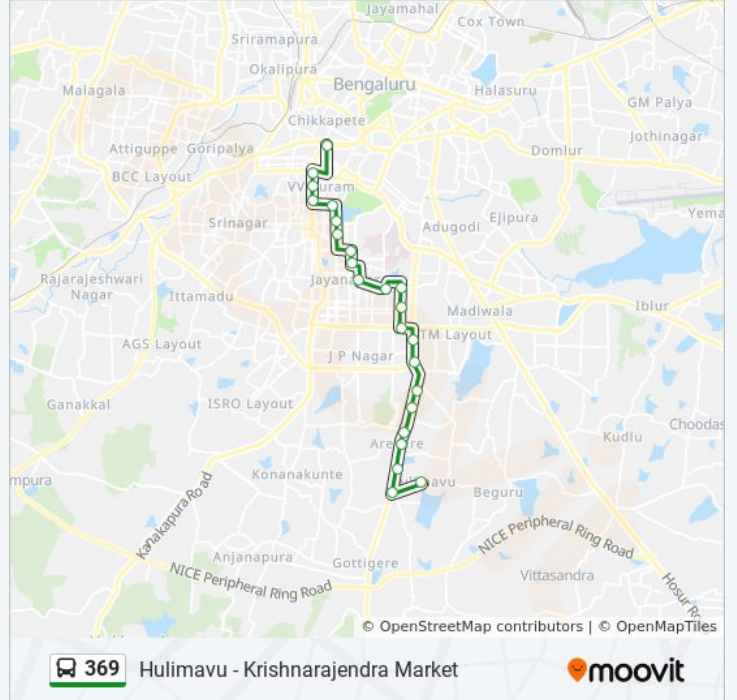

## Direction: Hulimavu

22 stops

[VIEW LINE SCHEDULE](#)

Krishnarajendra Market  
Makkala Koota  
Mahila Seva Samaja  
National College  
Lalbagh West Gate  
R.V.Teachers College  
Vijaya College  
Jayanagara 3rd Block  
Jayanagara 4th Block  
Sanjay Gandhi Hospital  
Carmel Convent  
Jayanagara Pump House  
Jayanagar East  
Mico Checkpost  
J.P.Nagara 3rd Phase  
Bilekalli  
Apollo Hospital (Bannerughatta Road)  
Arakere Gate  
B.P.L.  
Hulimavu Gate  
Hulimavu (Meenakshi Temple)  
Hulimavu

## 369 bus Time Schedule

Hulimavu Route Timetable:

Sunday	06:15 - 20:50
Monday	06:15 - 20:50
Tuesday	06:15 - 20:50
Wednesday	06:15 - 20:50
Thursday	06:15 - 20:50
Friday	06:15 - 20:50
Saturday	06:15 - 20:50

## 369 bus Info

**Direction:** Hulimavu

**Stops:** 22

**Trip Duration:** 38 min

**Line Summary:**

## 369 bus Info

**Direction:** Krishnarajendra Market

**Stops:** 23

**Trip Duration:** 39 min

**Line Summary:**

R.V.Teachers College

Lalbagh West Gate

Sajjan Rao Circle