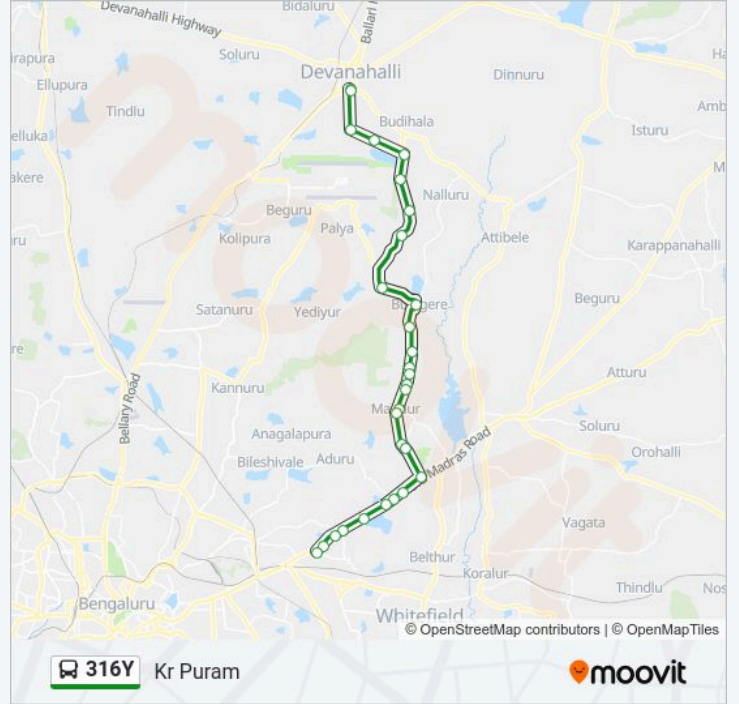

Bommenahalli

S.K.F.Factory

Budigere Cross

Cheemasandra Gate

Avalahalli

Veeranahalli

Medahalli

Bhattarahalli

Subashanagara

Police Quarters K.R.Puram

K.R.Puram Market

316Y bus time schedules and route maps are available in an offline PDF at moovitapp.com. Use the Moovit App to see live bus times, train schedule or subway schedule, and step-by-step directions for all public transit in Bengaluru.

© 2024 Moovit - All Rights Reserved