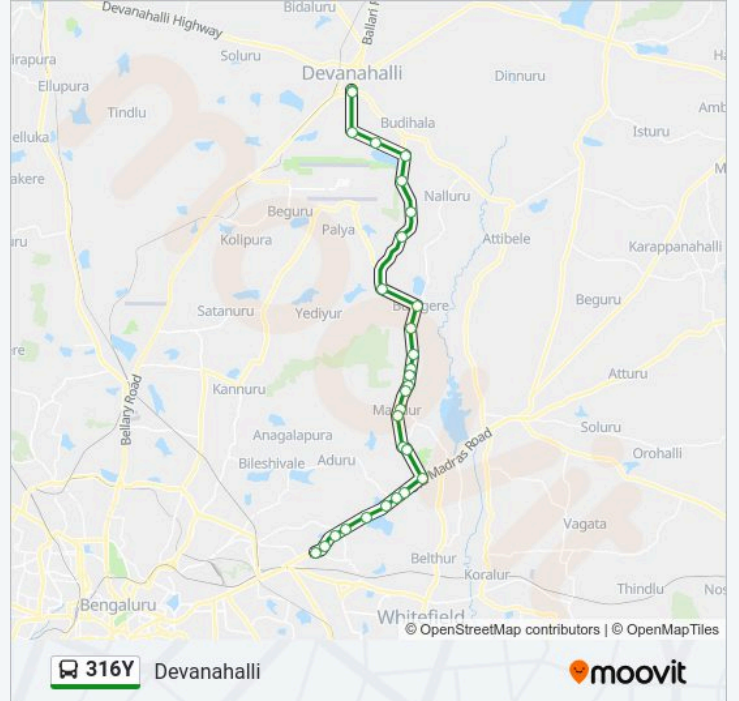

Bhattaramarenahalli

Ramanahalli

Bettakote

Channahalli Gate

Rayasandra

Bychapura

Giriyamma Circle

Devanahalli New Bus Station

Direction: Kr Puram

29 stops

[VIEW LINE SCHEDULE](#)

Devanahalli New Bus Station

Giriyamma Circle

Bychapura

Rayasandra

Channahalli Gate

Bettakote

Ramanahalli

Bhattaramarenahalli

Manchappanahalli Gate

Budigere

Handarahalli Gate

Thirumenahalli Gate

Jyothipura

Singarapura

Kattugollahalli

Hancharahalli Gate

Mandur

Premium Farm Mandur

316Y bus Time Schedule

Kr Puram Route Timetable:

Sunday	06:00 - 19:40
Monday	06:00 - 19:40
Tuesday	06:00 - 19:40
Wednesday	06:00 - 19:40
Thursday	06:00 - 19:40
Friday	06:00 - 19:40
Saturday	06:00 - 19:40

316Y bus Info

Direction: Kr Puram

Stops: 29

Trip Duration: 55 min

Line Summary: