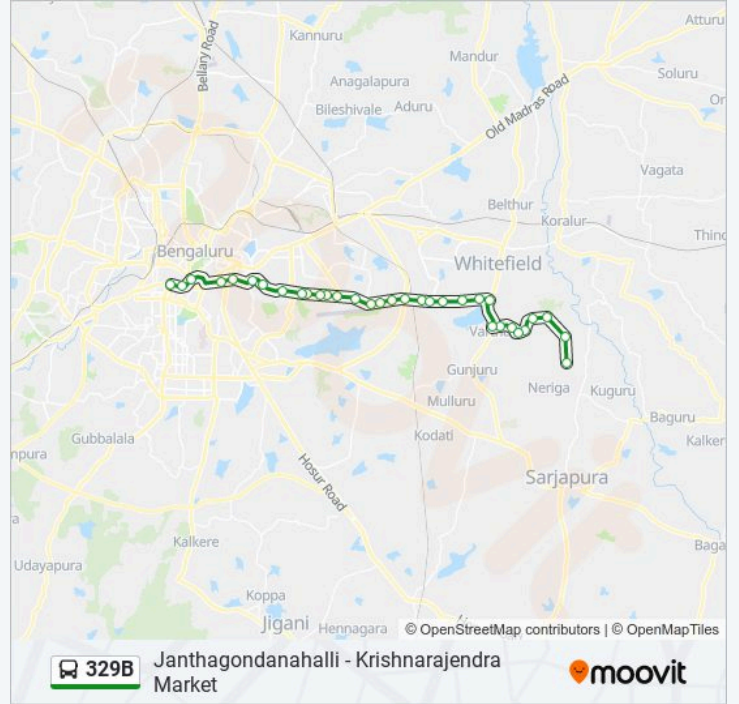

Commando Hospital

Military Accounts Office

Life Style

Richmond Circle

Corporation

Town Hall

K.R.Market

329B bus time schedules and route maps are available in an offline PDF at moovitapp.com. Use the Moovit App to see live bus times, train schedule or subway schedule, and step-by-step directions for all public transit in Bengaluru.

© 2024 Moovit - All Rights Reserved