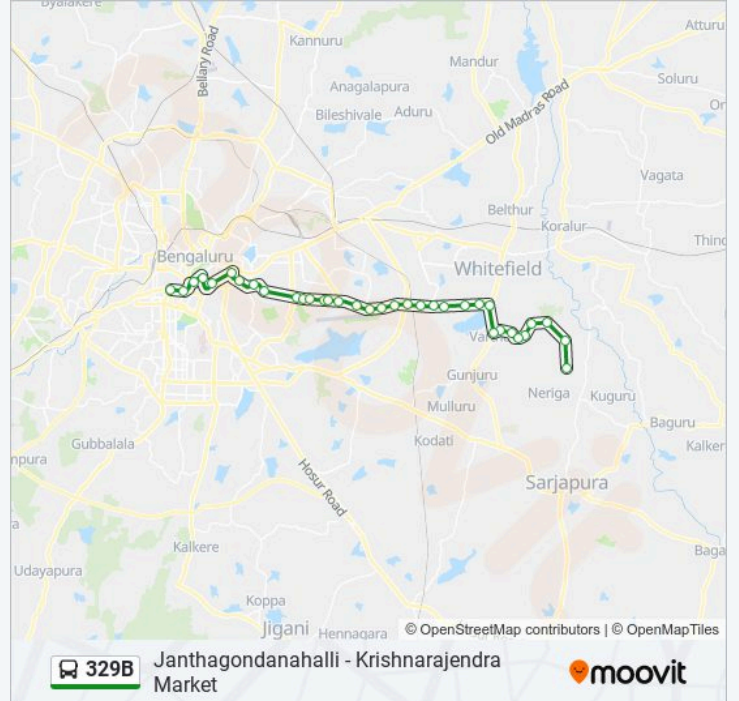

Kundalahalli Gate

Thubarahalli

Siddapura

Ramagondanahalli

Varthuru Kodi

Varthuru High School

Sorahunase Gate

Janatha Mane

Madhura Nagara Hostel

Madhuranagara

Vallepura Gate

Kottur Cross

Muthsandra

Janthagondanahalli

Direction: Krishnarajendra Market

33 stops

[VIEW LINE SCHEDULE](#)

Janthagondanahalli

Muthsandra

Kottur Cross

Vallepura Gate

Madhuranagara

Madhura Nagara Hostel

Janatha Mane

Sorahunase Gate

Varthuru Government College

Varthuru Kodi

Ramagondanahalli

Siddapura

Thubarahalli

Kundalahalli Gate

Munnekolalu Cross (Spice Garden)

329B bus Time Schedule

Krishnarajendra Market Route Timetable:

Sunday	06:00 - 19:15
Monday	06:00 - 19:15
Tuesday	06:00 - 19:15
Wednesday	06:00 - 19:15
Thursday	06:00 - 19:15
Friday	06:00 - 19:15
Saturday	06:00 - 19:15

329B bus Info

Direction: Krishnarajendra Market

Stops: 33

Trip Duration: 64 min

Line Summary: