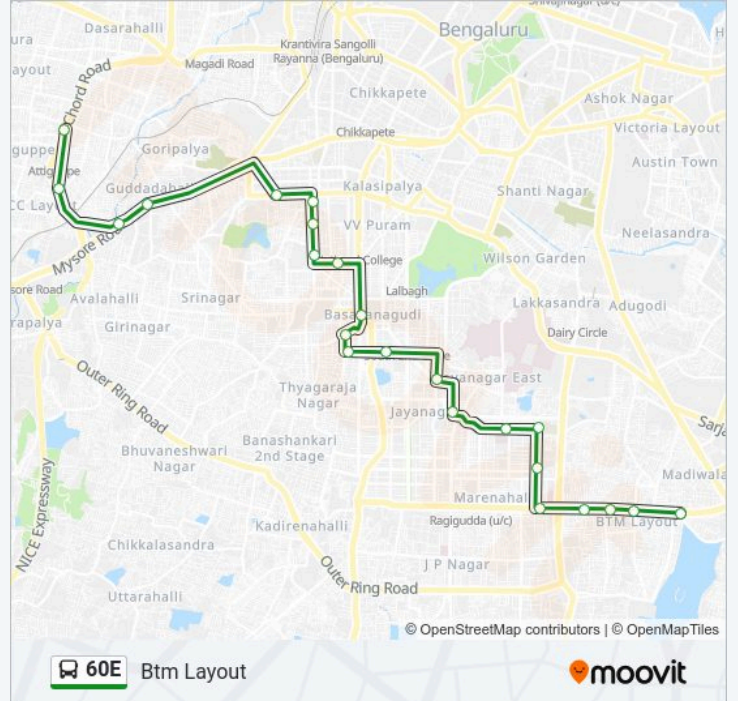

Direction: Btm Layout

23 stops

[VIEW LINE SCHEDULE](#)

- Vijayanagara Bus Station
- Attiguppe
- Bapujinagara
- New Guddadahalli
- Chamarajpet Rama Mandir
- Chamarajapete
- Bangalore High School
- Ramakrishna Ashrama
- North Road
- Basavanagudi Police Station
- Netakallappa Circle
- Nagasandra Circle
- Surana College
- Jayanagara 3rd Block
- Jayanagara 4th Block
- Sanjay Gandhi Hospital
- Carmel Convent
- Jayanagara Pump House
- Jayanagar East
- M.I.C.O.Layout
- B.T.M.Layout Water Tank

60E bus Info

Direction: Btm Layout

Stops: 23

Trip Duration: 39 min

Line Summary:

16th Main B.T.M.Layout

Kuvempunagara (B.T.M.Layout)

Direction: Vijayanagara Ttmc