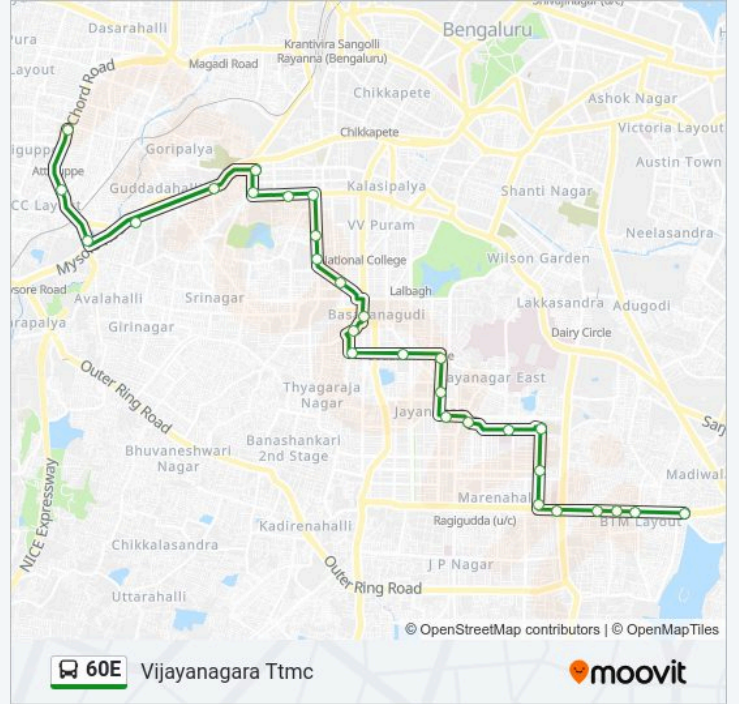

60E bus Info

Direction: Btm Layout

Stops: 23

Trip Duration: 39 min

Line Summary:

16th Main B.T.M.Layout

Kuvempunagara (B.T.M.Layout)

Direction: Vijayanagara Ttmc

Nagasandra Circle

Netakallappa Circle

Basavanagudi Police Station

Gandhi Bazaar

60E bus Time Schedule

Vijayanagara Ttmc Route Timetable:

Sunday	07:20 - 20:35
Monday	07:20 - 20:35
Tuesday	07:20 - 20:35
Wednesday	07:20 - 20:35
Thursday	07:20 - 20:35
Friday	07:20 - 20:35
Saturday	07:20 - 20:35

60E bus Info

Direction: Vijayanagara Ttmc

Stops: 29

Trip Duration: 43 min

Line Summary:

Ramakrishna Ashrama

Bangalore High School

Chamarajapet

Chamarajpet Rama Mandir

T.R.Mill

Sirsi Circle

Mysore Road Toll Gate

Mysore Road Bus Station

Deepanjalinagara

Attiguppe

Vijayanagara Bus Station