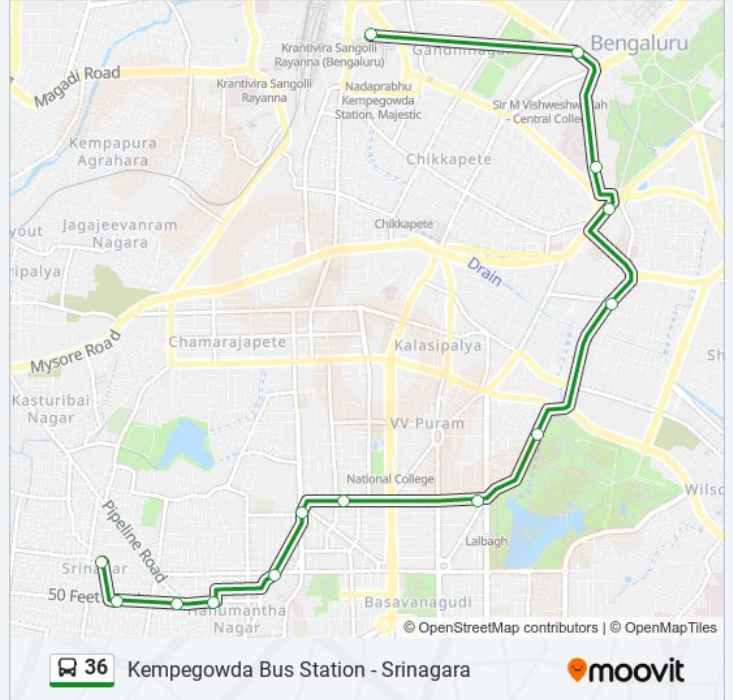

### 36 bus Info

**Direction:** Kempegowda Bus Station

**Stops:** 14

**Trip Duration:** 20 min

**Line Summary:**

### Direction: Srinagara

14 stops

[VIEW LINE SCHEDULE](#)

- Kempegowda Bus Station
- Maharani College
- St Marthas Hospital Corporation
- Corporation
- Poornima Talkies
- Lalbagh Main Gate
- Lalbagh West Gate
- North Road
- Ramakrishna Ashrama
- Hanumanthanagara Ward Office
- Subramanya Swamy Temple
- Nirmala Store
- Apex Bank
- Srinagara Bus Station

### 36 bus Time Schedule

Srinagara Route Timetable:

Sunday	06:15 - 21:45
Monday	06:15 - 21:45
Tuesday	06:15 - 21:45
Wednesday	06:15 - 21:45
Thursday	06:15 - 21:45
Friday	06:15 - 21:45
Saturday	06:15 - 21:45

### 36 bus Info

**Direction:** Srinagara

**Stops:** 14

**Trip Duration:** 21 min

**Line Summary:**

36 bus time schedules and route maps are available in an offline PDF at [moovitapp.com](https://moovitapp.com). Use the [Moovit App](#) to see live bus times, train schedule or subway schedule, and step-by-step directions for all public transit in Bengaluru.