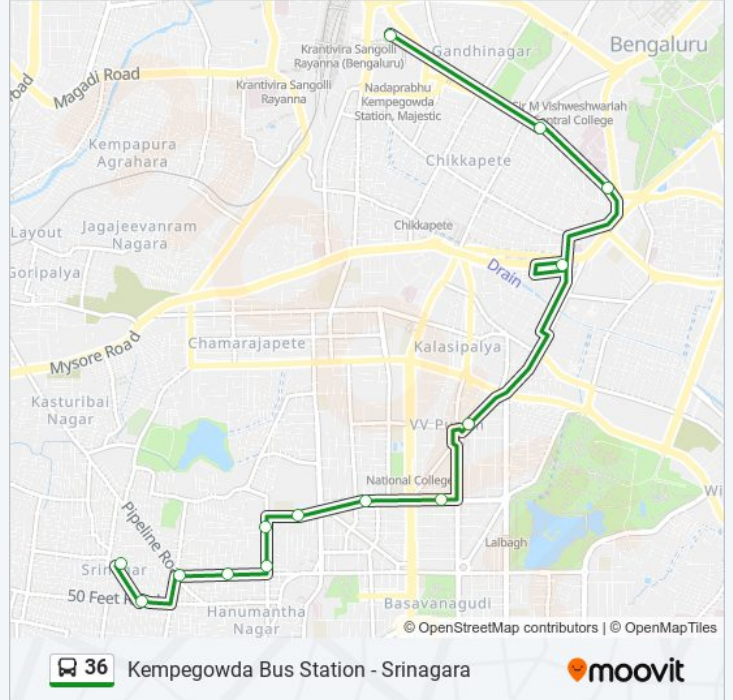

## Kempegowda Bus Station - Srinagara

Get The App

The 36 bus line (Kempegowda Bus Station - Srinagara) has 2 routes. For regular weekdays, their operation hours are: (1) Kempegowda Bus Station: 05:10 - 22:05(2) Srinagara: 06:15 - 21:45  
Use the Moovit App to find the closest 36 bus station near you and find out when is the next 36 bus arriving.

### Direction: Kempegowda Bus Station

14 stops

[VIEW LINE SCHEDULE](#)

- Srinagara Bus Station
- Apex Bank
- Maruthi Circle
- Subramanya Temple
- Ganesha Bhavan
- Hanumanthanagara Ward Office
- Kohinoor Ground
- North Road
- Vasavi Vidya Mandira
- Sajjan Rao Circle
- Town Hall
- St.Marthas Hospital Corporation
- Mysore Bank
- Kempegowda Bus Station

### 36 bus Time Schedule

Kempegowda Bus Station Route Timetable:

Sunday	05:10 - 22:05
Monday	05:10 - 22:05
Tuesday	05:10 - 22:05
Wednesday	05:10 - 22:05
Thursday	05:10 - 22:05
Friday	05:10 - 22:05
Saturday	05:10 - 22:05

### 36 bus Info

**Direction:** Kempegowda Bus Station

**Stops:** 14

**Trip Duration:** 20 min

**Line Summary:**