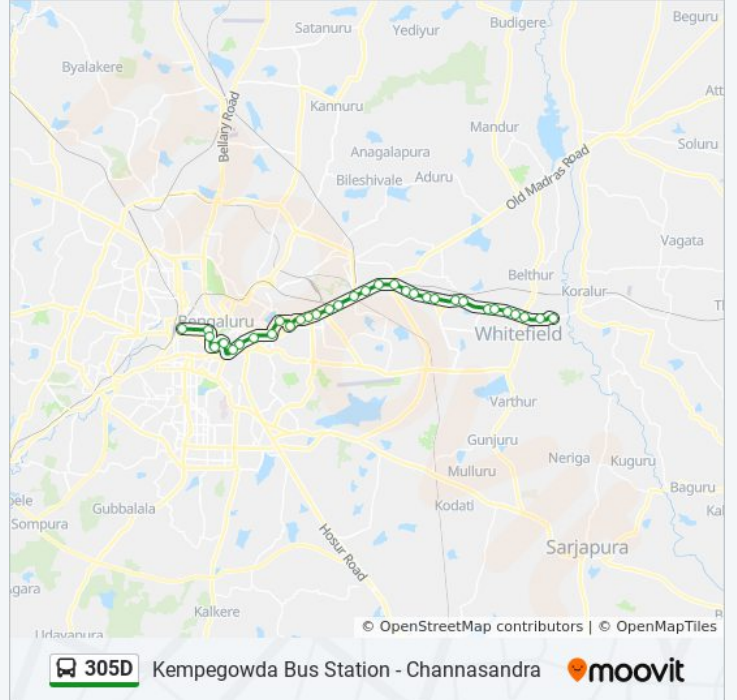

The 305D bus line (Kempegowda Bus Station - Channasandra) has 2 routes. For regular weekdays, their operation hours are:

(1) Channasandra: 04:00 - 22:00(2) Kempegowda Bus Station: 04:50 - 21:35

Use the Moovit App to find the closest 305D bus station near you and find out when is the next 305D bus arriving.

**Direction: Channasandra**

33 stops

[VIEW LINE SCHEDULE](#)

- Kempegowda Bus Station
- Maharani College
- K.R.Circle Corporation
- St.Joseph Boys High School Malya Hospital
- Richmond Circle (Bishop Coton Girls High School)
- St.Joseph College
- Mayo Hall
- Begum Mahal
- Philips Millenium Halasuru
- Halasuru
- Depot 6 Indiranagara
- Binnamangala (Indiranagara R.T.O.Office)
- Swamy Vivekananda Metro Station / Isolation Hospital
- N.G.E.F.
- Baiyappanahalli Metro Station
- Benniganahalli
- Tin Factory
- K.R.Puram Metro Station
- B Narayanapura
- Mahadevapura

**305D bus Time Schedule**

Channasandra Route Timetable:

Sunday	04:00 - 22:00
Monday	04:00 - 22:00
Tuesday	04:00 - 22:00
Wednesday	04:00 - 22:00
Thursday	04:00 - 22:00
Friday	04:00 - 22:00
Saturday	04:00 - 22:00

**305D bus Info**

**Direction:** Channasandra

**Stops:** 33

**Trip Duration:** 56 min

**Line Summary:**

Singayyanapalya  
 Garudacharpalya  
 Brook Steel E.S.I.  
 Hoodi  
 Rajapalya  
 Pattandur Agrahara Gate  
 I.T.P.L.Whitefield  
 G.R Tech Park I.T.P.L  
 B.P.L.  
 Hope Farm  
 M.V.J.College  
 Channasandra