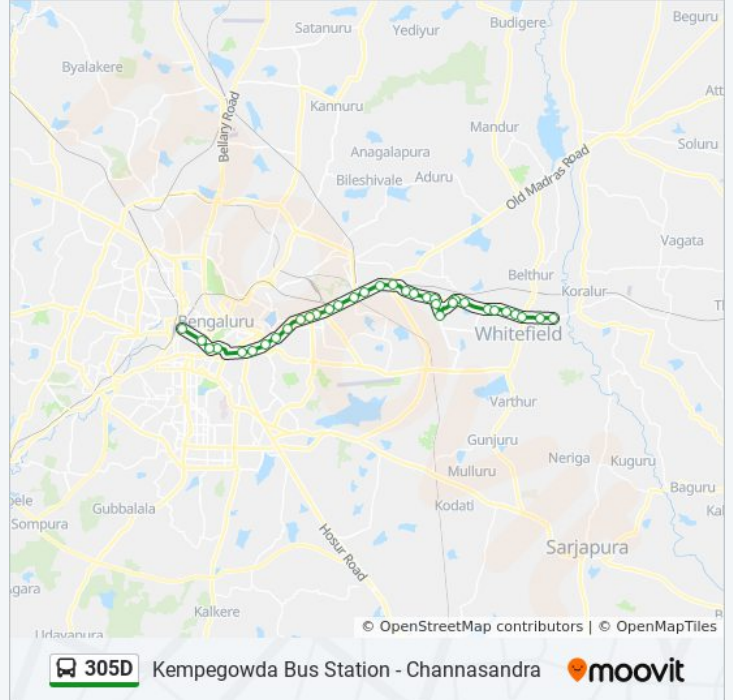

K.R.Puram Metro Station

Tin Factory

Benniganahalli

Baiyappanahalli Metro Station

N.G.E.F.

Swamy Vivekananda Metro Station / Isolation Hospital

Binnamangala (Indiranagara R.T.O.Office)

Depot 6 Indiranagara

Halasuru

Lido

D.I.G.Office

Life Style

Richmond Circle

Pallavi Talkies

St.Marthas Hospital Corporation

Mysore Bank

Kempegowda Bus Station

305D bus time schedules and route maps are available in an offline PDF at moovitapp.com. Use the [Moovit App](#) to see live bus times, train schedule or subway schedule, and step-by-step directions for all public transit in Bengaluru.

[About Moovit](#) • [MaaS Solutions](#) • [Supported Countries](#) • [Mooviter Community](#)

© 2024 Moovit - All Rights Reserved

Check Live Arrival Times