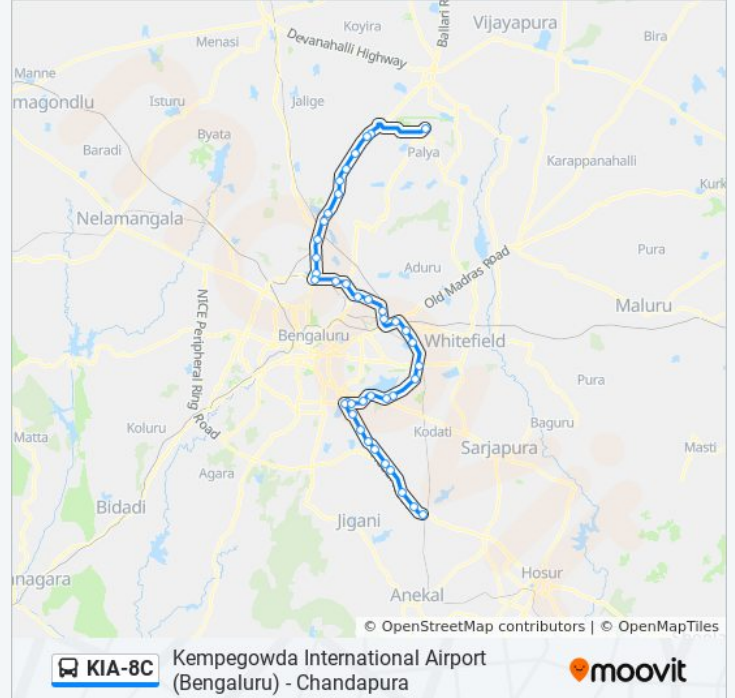

KIA-8C bus Info**Direction:** Chandapura**Stops:** 41**Trip Duration:** 176 min**Line Summary:**

K.R.Puram Metro Station

Mahadevapura Ring Road

Rainbow Hospital / Doddanekkundi Bridge

Kalamandira Marathahalli Bridge

Kudlu Gate

Singasandra

Hosa Road

Konappana Agarhara

Electronic City

Hebbagodi

B.T.L.College

Chandapura

Direction: Kempegowda International Airport

41 stops

[VIEW LINE SCHEDULE](#)

Chandapura

B.T.L.College

Hebbagodi

Electronic City

Konappana Agarhara