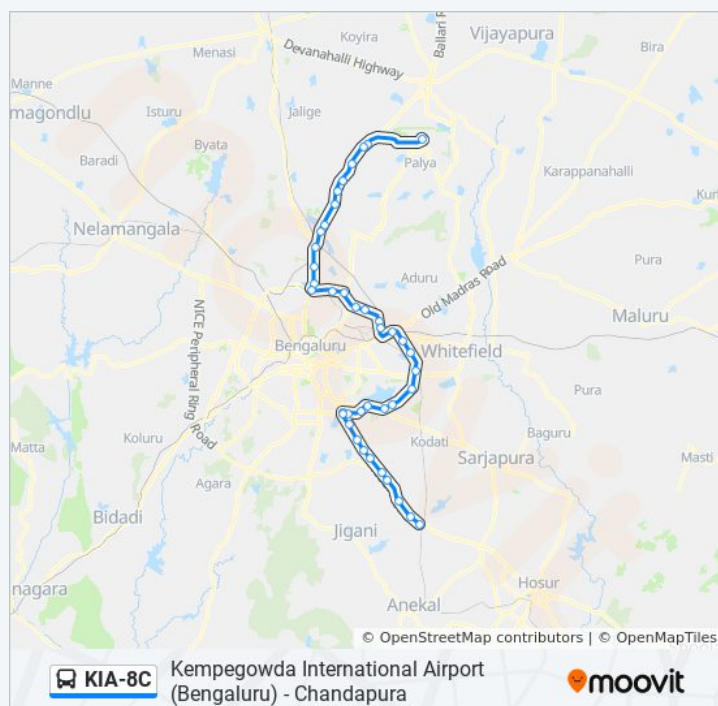

The KIA-8C bus line (Kempegowda International Airport - Chandapura) has 2 routes. For regular weekdays, their operation hours are:

(1) Chandapura: 00:30 - 17:10(2) Kempegowda International Airport: 03:30 - 20:10

Venkatala

Indian Air Force Yelahanka

Hunasamaranahalli

Bettahalasuru Cross

Chikkajala

Sadahalli Gate

Trumpet (K.I.A)

Cargo Village

D.H.F.L.

Kempegowda International Airport

Trip Duration: 172 min
Line Summary:

KIA-8C bus time schedules and route maps are available in an offline PDF at moovitapp.com. Use the [Moovit App](#) to see live bus times, train schedule or subway schedule, and step-by-step directions for all public transit in Bengaluru.