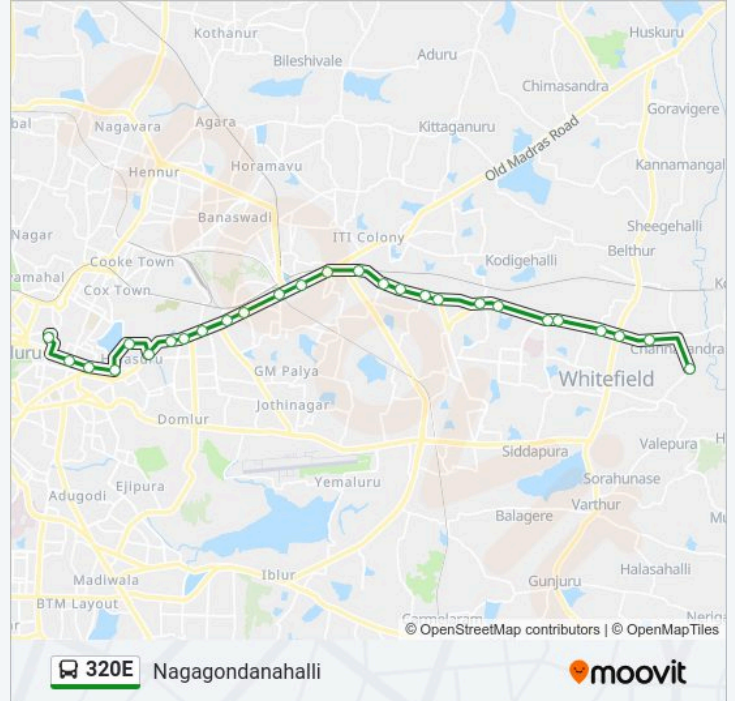

320E bus Info**Direction:** Nagagondanahalli**Stops:** 27**Trip Duration:** 46 min**Line Summary:**

Pattandur Agrahara Gate

I.T.P.L.Whitefield

B.P.L.

Hope Farm

M.V.J.College

Nagondanahalli

Direction: Shivajinagar Bus Station

27 stops

[VIEW LINE SCHEDULE](#)

Nagondanahalli

Channasandra

M.V.J.College

Hope Farm

B.P.L.

I.T.P.L.Whitefield