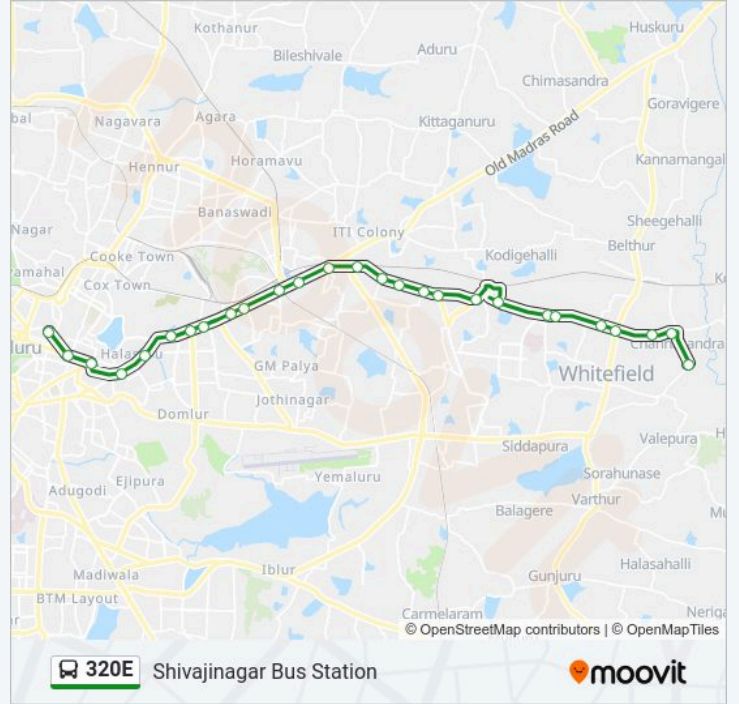

Depot 6 Indiranagara

Halasuru

Lido

Manipal Centre

Maniksha Parade Ground

Shivajinagara Bus Station

320E bus time schedules and route maps are available in an offline PDF at moovitapp.com. Use the Moovit App to see live bus times, train schedule or subway schedule, and step-by-step directions for all public transit in Bengaluru.