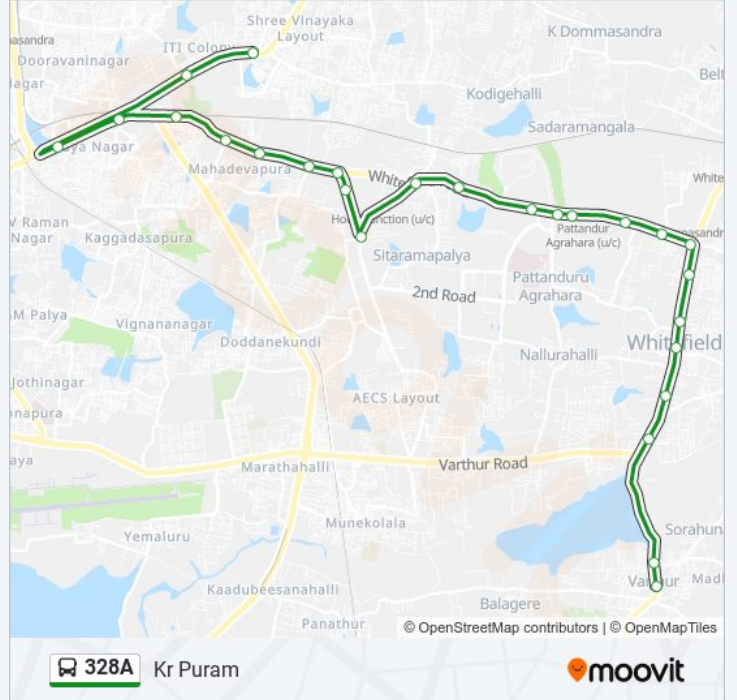

K.R.Puram Metro Station

Tin Factory

I.T.I.Colony Gate

K.R.Puram Market

Direction: Varthuru

17 stops

[VIEW LINE SCHEDULE](#)

K.R.Puram Market

Tin Factory

K.R.Puram Metro Station

B Narayanapura

Mahadevapura

Singayyanapalya

Garudacharpalya

Brook Steel E.S.I.

Hoodi

Rajapalya

Pattandur Agrahara Gate

I.T.P.L.Whitefield

B.P.L.

Hope Farm

Whitefield Post Office

Varthuru Kodi

Varthuru

328A bus Time Schedule

Varthuru Route Timetable:

Sunday	08:45 - 17:15
Monday	08:45 - 17:15
Tuesday	08:45 - 17:15
Wednesday	08:45 - 17:15
Thursday	08:45 - 17:15
Friday	08:45 - 17:15
Saturday	08:45 - 17:15

328A bus Info

Direction: Varthuru

Stops: 17

Trip Duration: 31 min

Line Summary: