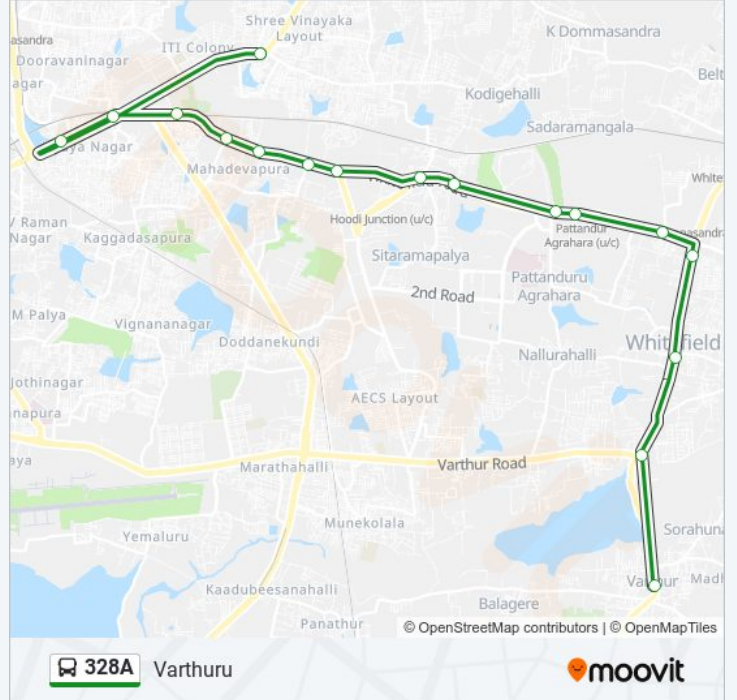

## 328A bus Info

**Direction:** Kr Puram

**Stops:** 26

**Trip Duration:** 40 min

**Line Summary:**

K.R.Puram Metro Station

Tin Factory

I.T.I.Colony Gate

### 328A bus Time Schedule

Varthuru Route Timetable:

Sunday	08:45 - 17:15
Monday	08:45 - 17:15
Tuesday	08:45 - 17:15
Wednesday	08:45 - 17:15
Thursday	08:45 - 17:15
Friday	08:45 - 17:15
Saturday	08:45 - 17:15

### 328A bus Info

**Direction:** Varthuru

**Stops:** 17

**Trip Duration:** 31 min

**Line Summary:**

328A bus time schedules and route maps are available in an offline PDF at [moovitapp.com](https://moovitapp.com). Use the Moovit App to see live bus times, train schedule or subway schedule, and step-by-step directions for all public transit in Bengaluru.