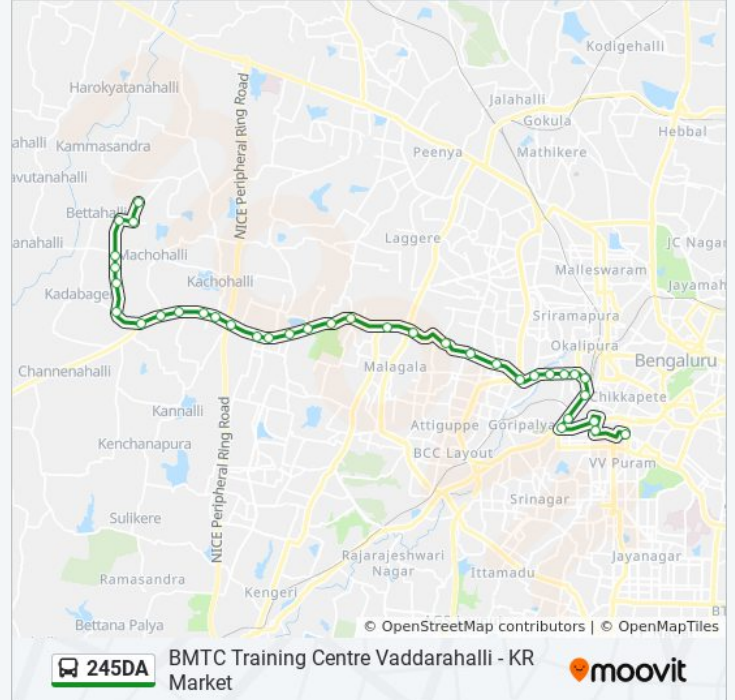

K.H.B.Colony

Agrahara Dasarahalli

Magadi Road Toll Gate

Prasanna Theatre

10th Cross Magadi Road

5th Cross Magadi Road

Hunasemara

Binny Mill

Binnypet

C.R.Police Ground

Vinayaka Talkies

Rayan Circle

K.R.Market (Kalasipalya)

245DA bus time schedules and route maps are available in an offline PDF at moovitapp.com. Use the [Moovit App](#) to see live bus times, train schedule or subway schedule, and step-by-step directions for all public transit in Bengaluru.

[About Moovit](#) • [MaaS Solutions](#) • [Supported Countries](#) • [Mooviter Community](#)

© 2024 Moovit - All Rights Reserved

Check Live Arrival Times