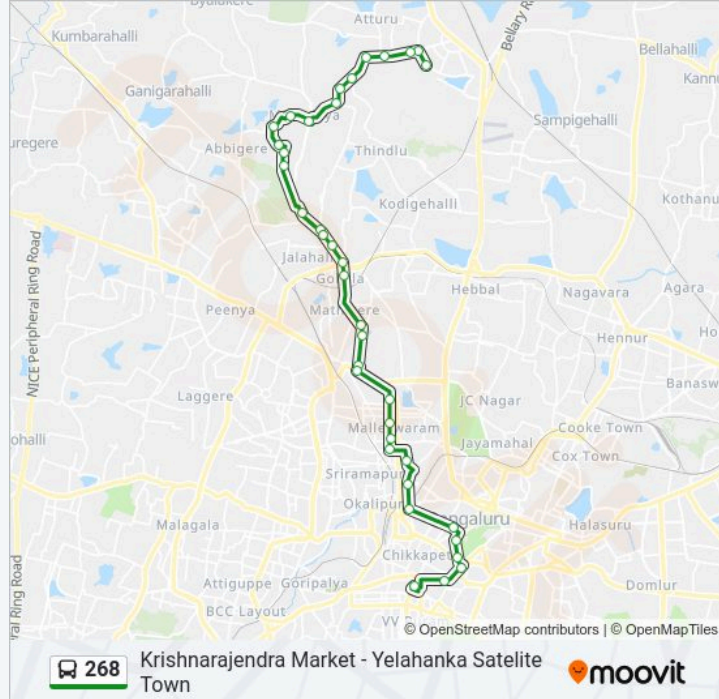

268 bus Info

Direction: Krishnarajendra Market

Stops: 37

Trip Duration: 57 min

Line Summary:

Diwanarapalya

Toll Gate Yeshwanthapura

Yeshwanthapura Circle

18th Cross Malleshwaram

13th Cross Malleshwaram

8th Cross Malleshwaram

Malleshwaram Circle

Malleshwaram Link Road

Swastik Sheshadripuram College

Anand Rao Circle

Maharani College

K.R.Circle

St Marthas Hospital Corporation

Corporation

Town Hall

K.R.Market (Kalasipalya)

Direction: Yelahanka Satelite Town

34 stops

[VIEW LINE SCHEDULE](#)