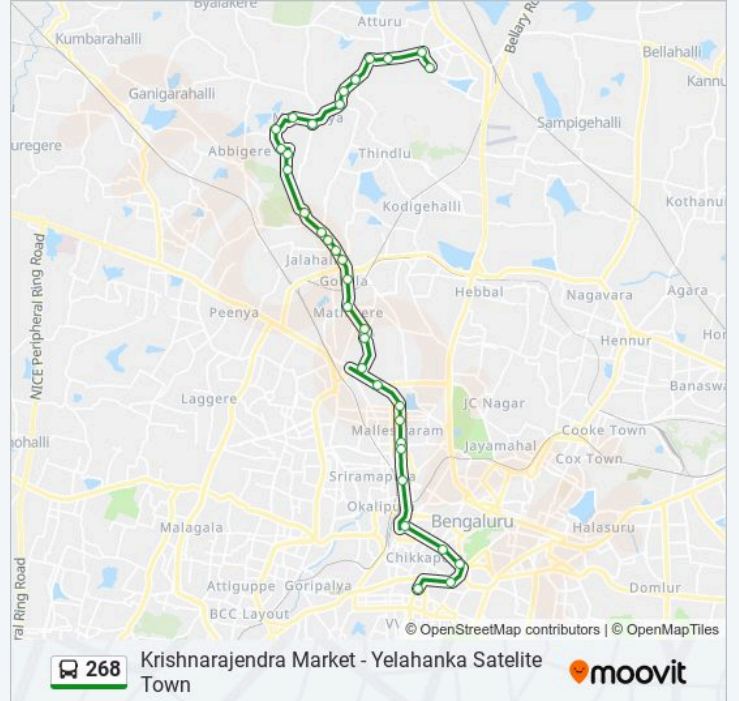

M.S.Ramaiah College

Mathikere

Gokula

B.E.L.Circle

S.B.I.Bank B.E.L.Circle

B.E.L.Market

H.M.T.Club House

Gangamma Circle

1st Stage Kuvempunagara

2nd Stage Kuvempunagara

Singapura Layout

Singapura

Vinayaka Nagara

M.S.Palya

Jally Machine - Yelahanka Road

Chikkabettahalli

Bettahalli Layout

Thirumala Dhaba

Atturu Layout

Mother Dairy Cross Yelahanka

Yelahanka Satellite Town

268 bus time schedules and route maps are available in an offline PDF at moovitapp.com. Use the Moovit App to see live bus times, train schedule or subway schedule, and step-by-step directions for all public transit in Bengaluru.

© 2024 Moovit - All Rights Reserved