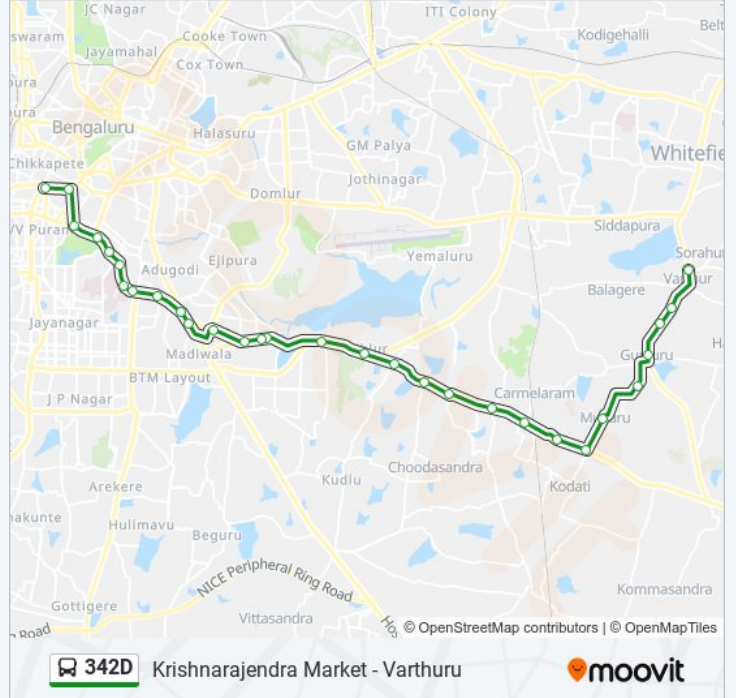

342D bus Info

Direction: Krishnarajendra Market

Stops: 30

Trip Duration: 56 min

Line Summary:

Bengaluru Dairy Circle

Nimhans Hospital

Lakkasandra

Wilson Garden 7th Cross

Hop Coms / Lalbagh

Lalbagh Main Gate

Town Hall

K.R.Market

Direction: Varthuru

28 stops

[VIEW LINE SCHEDULE](#)