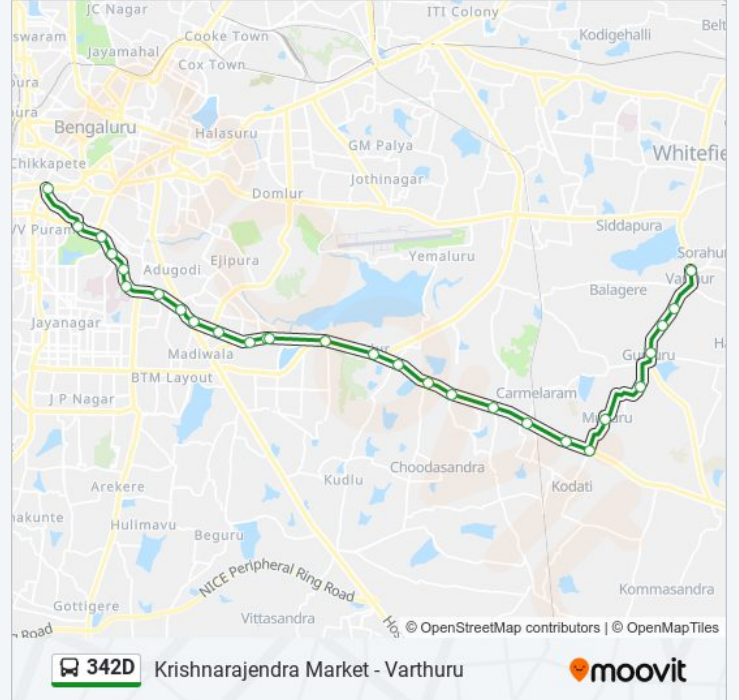

342D bus Info

Direction: Varthuru

Stops: 28

Trip Duration: 53 min

Line Summary:

Doddakannalli

Karmelaram Cross

Sarjapura Wipro Campus

Kodathi Gate

Mulluru

Kachamaranahalli

Gunjuru

Vinayakanagara Gunjuru

K.K.School

Varthuru Government College

342D bus time schedules and route maps are available in an offline PDF at moovitapp.com. Use the Moovit App to see live bus times, train schedule or subway schedule, and step-by-step directions for all public transit in Bengaluru.

© 2024 Moovit - All Rights Reserved