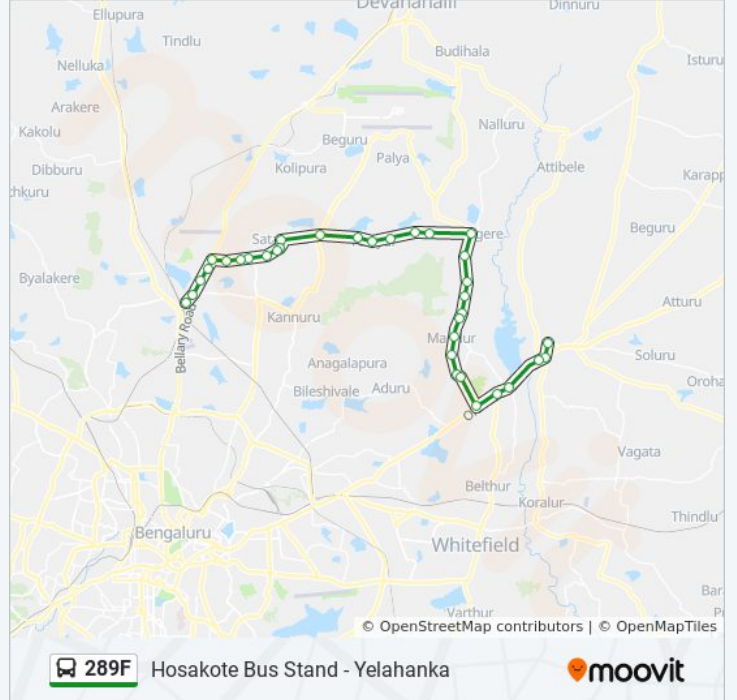

Dwarakanagara

Bagalur Cross

Palanahalli Gate

Venkatala

Kogilu Cross

Yelahanka Santhe Circle

289F bus time schedules and route maps are available in an offline PDF at moovitapp.com. Use the [Moovit App](#) to see live bus times, train schedule or subway schedule, and step-by-step directions for all public transit in Bengaluru.