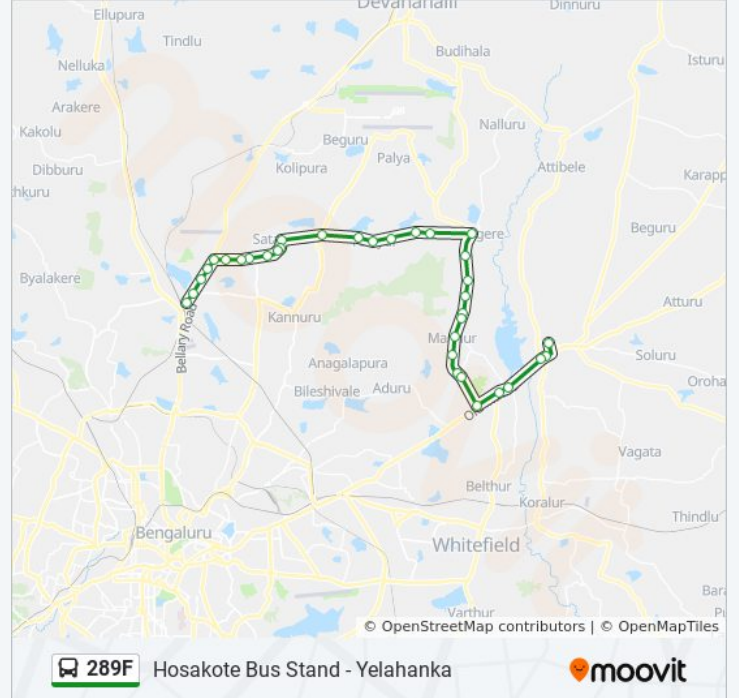

Hoskote Old Bus Stand

Direction: Yelahanka

34 stops

[VIEW LINE SCHEDULE](#)

Hoskote Old Bus Stand

Hoskote K.E.B.Circle

Hoskote High School

Huskur Kodi