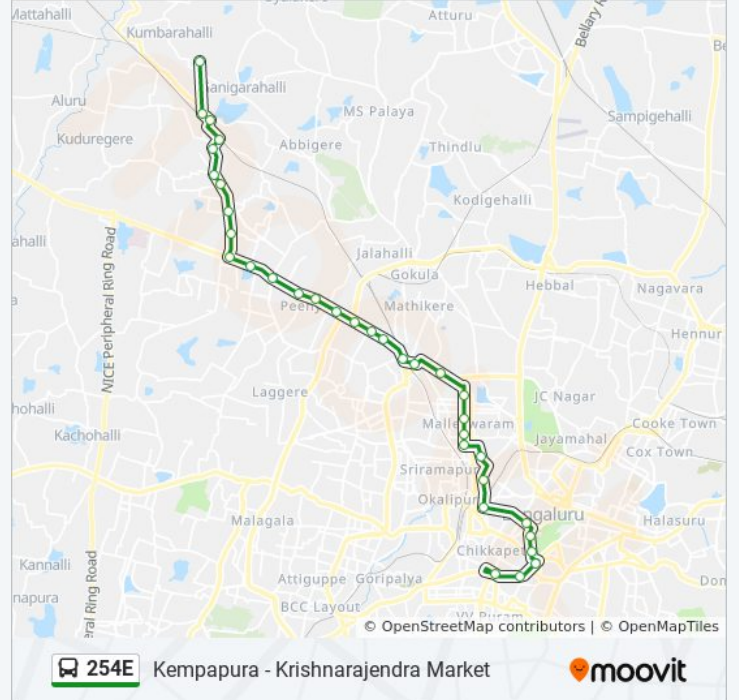

Govardhan Talkies

Yeshwanthapura Bus Station

Yeshwanthpura Circle

18th Cross Malleshwaram

13th Cross Malleshwaram

8th Cross Malleshwaram

Malleshwaram Circle

Malleshwaram Link Road

Swastik Sheshadripuram College

Anand Rao Circle

Maharani College

K.R.Circle

St Marthas Hospital Corporation

Corporation

Town Hall

K.R.Market

254E bus time schedules and route maps are available in an offline PDF at moovitapp.com. Use the [Moovit App](#) to see live bus times, train schedule or subway schedule, and step-by-step directions for all public transit in Bengaluru.

[About Moovit](#) • [MaaS Solutions](#) • [Supported Countries](#) • [Mooviter Community](#)

© 2024 Moovit - All Rights Reserved

Check Live Arrival Times