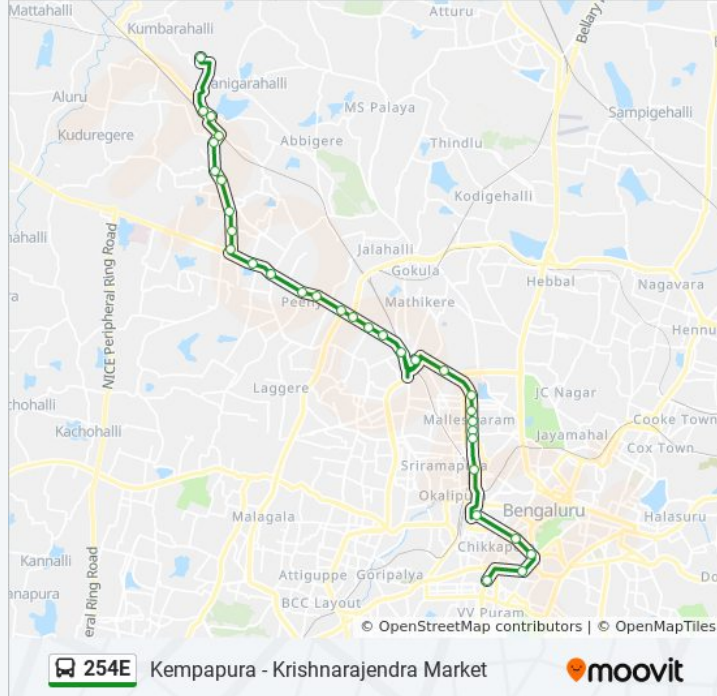

254E

Kempapura - Krishnarajendra Market

Get The App

The 254E bus line (Kempapura - Krishnarajendra Market) has 2 routes. For regular weekdays, their operation hours are: (1) Kempapura: 06:00 - 19:35(2) Krishnarajendra Market: 10:40 - 21:25
Use the Moovit App to find the closest 254E bus station near you and find out when is the next 254E bus arriving.

254E bus Info

Direction: Kempapura

Stops: 32

Trip Duration: 50 min

Line Summary:

T Dasarahalli

8th Mile

Widia School

Bagalagunte

Bone Mill

Sapthagiri College

Janapriya Apartments

Railway Station Chikkabanavara

Chikka Banavara

Gangamma Temple Chikkabanavara

Kempapura

Direction: Krishnarajendra Market

34 stops

[VIEW LINE SCHEDULE](#)

Kempapura

Gangamma Temple Chikkabanavara

Chikka Banavara

Railway Station Chikkabanavara

Janapriya Apartment