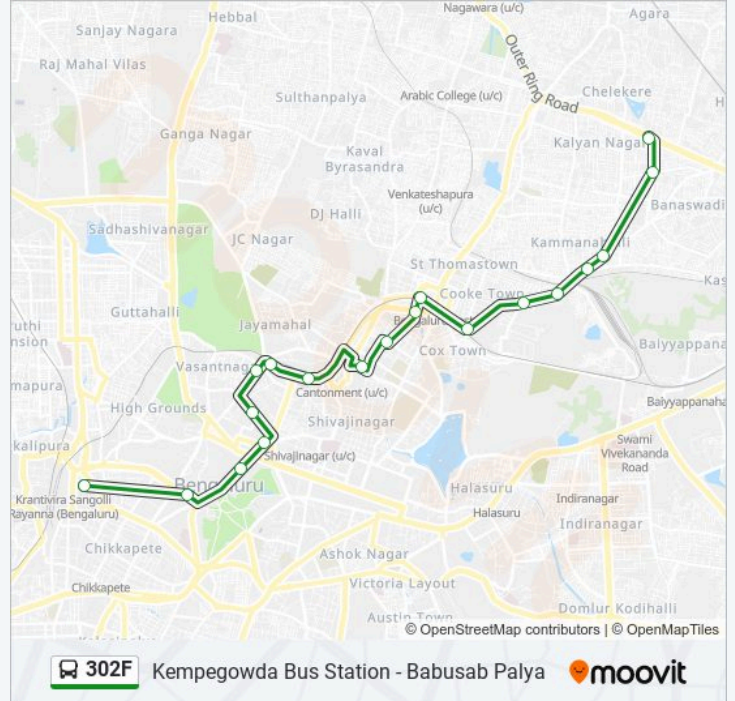

302F

Kempegowda Bus Station - Babusab Palya

Get The App

The 302F bus line (Kempegowda Bus Station - Babusab Palya) has 2 routes. For regular weekdays, their operation hours are:

(1) Babusab Palya: 05:30 - 20:35(2) Kempegowda Bus Station: 05:30 - 21:15

Use the Moovit App to find the closest 302F bus station near you and find out when is the next 302F bus arriving.

Direction: Babusab Palya

19 stops

[VIEW LINE SCHEDULE](#)

- Kempegowda Bus Station
- Maharani College
- Vidhana Soudha Karnataka High Court
- Indian Express
- Cunningham Road
- Vasanthnagara (Ambedkar Bhavana)
- Cantonment Railway Station
- Bamboo Bazaar
- Coles Park
- Coles Road
- Mosque Road
- Clarence School
- I.T.C Factory
- Jai Bharathnagara
- Maruthi Sevanagara
- Indian Oil Petrol Depot Cross
- Ayyappa Temple
- Jn Of 8th Main And 3rd Cross
- Babusabpalya

302F bus Time Schedule

Babusab Palya Route Timetable:

Sunday	05:30 - 20:35
Monday	05:30 - 20:35
Tuesday	05:30 - 20:35
Wednesday	05:30 - 20:35
Thursday	05:30 - 20:35
Friday	05:30 - 20:35
Saturday	05:30 - 20:35

302F bus Info

Direction: Babusab Palya

Stops: 19

Trip Duration: 33 min

Line Summary:

Direction: Kempegowda Bus Station

16 stops

[VIEW LINE SCHEDULE](#)