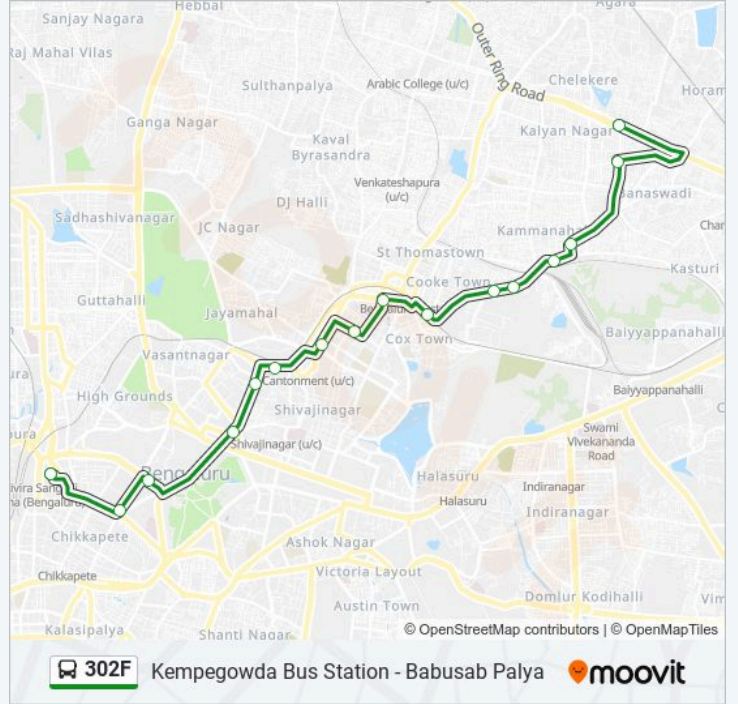

302F

Kempegowda Bus Station - Babusab Palya

Get The App

The 302F bus line (Kempegowda Bus Station - Babusab Palya) has 2 routes. For regular weekdays, their operation hours are:

(1) Babusab Palya: 05:30 - 20:35(2) Kempegowda Bus Station: 05:30 - 21:15

302F bus Info

Direction: Babusab Palya

Stops: 19

Trip Duration: 33 min

Line Summary:

Direction: Kempegowda Bus Station

16 stops

[VIEW LINE SCHEDULE](#)

302F bus Time Schedule

Kempegowda Bus Station Route Timetable:

Sunday	05:30 - 21:15
Monday	05:30 - 21:15
Tuesday	05:30 - 21:15
Wednesday	05:30 - 21:15
Thursday	05:30 - 21:15
Friday	05:30 - 21:15
Saturday	05:30 - 21:15

302F bus Info

Direction: Kempegowda Bus Station

Stops: 16

Trip Duration: 28 min

Line Summary:

302F bus time schedules and route maps are available in an offline PDF at moovitapp.com. Use the Moovit App to see live bus times, train schedule or subway schedule, and step-by-step directions for all public transit in Bengaluru.