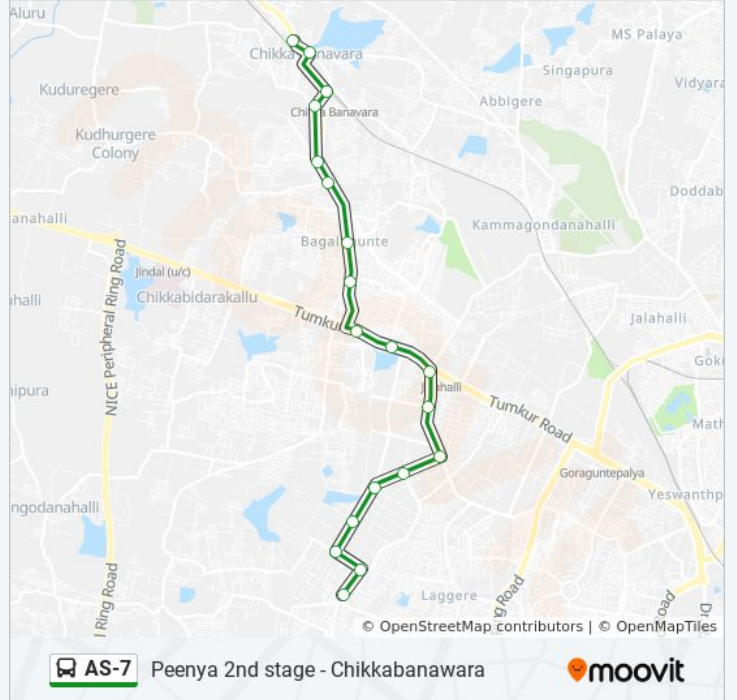

## Direction: Chikkabanawara

19 stops

[VIEW LINE SCHEDULE](#)

Peenya 2nd Stage  
Rajagopala Nagara  
14th Cross Peenya  
Brundavana Peenya  
N.T.T.F.Peenya  
Rolling Mill  
T.V.S.Cross  
Systems Peenya  
Jalahalli Cross  
T Dasarahalli  
8th Mile Dasarahalli  
Widia School  
Bagalagunte  
Bone Mill  
Sapthagiri College  
Janapriya Apartments  
Railway Station Chikkabanavara  
Chikka Banavara  
Gangamma Temple Chikkabanavara

## AS-7 bus Time Schedule

Chikkabanawara Route Timetable:

|           |               |
|-----------|---------------|
| Sunday    | 07:50 - 18:30 |
| Monday    | 07:50 - 18:30 |
| Tuesday   | 07:50 - 18:30 |
| Wednesday | 07:50 - 18:30 |
| Thursday  | 07:50 - 18:30 |
| Friday    | 07:50 - 18:30 |
| Saturday  | 07:50 - 18:30 |

## AS-7 bus Info

**Direction:** Chikkabanawara

**Stops:** 19

**Trip Duration:** 30 min

**Line Summary:**

## Direction: Peenya 2nd Stage

19 stops

[VIEW LINE SCHEDULE](#)

Gangamma Temple Chikkabanavara

Chikka Banavara

Railway Station Chikkabanavara

Janapriya Apartment

Sapthagiri College