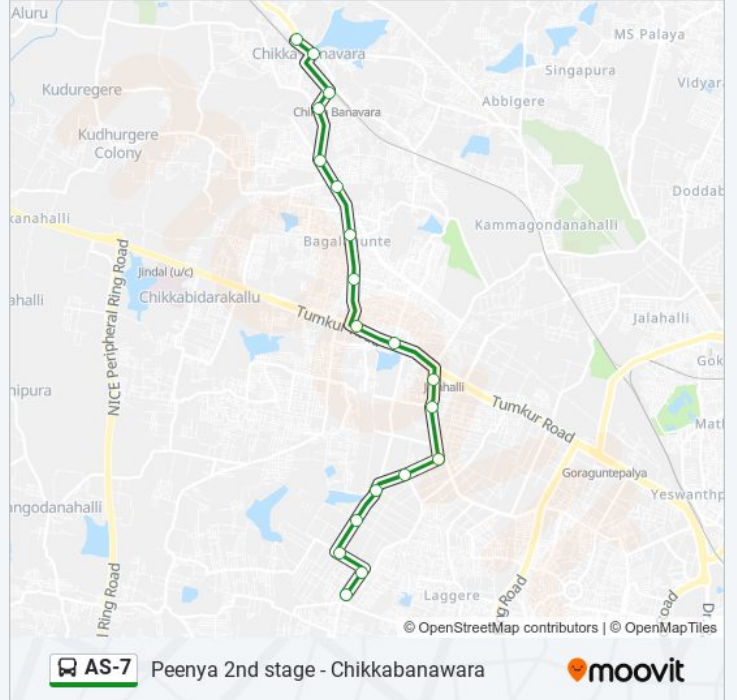

Peenya 2nd Stage

AS-7 bus time schedules and route maps are available in an offline PDF at moovitapp.com. Use the [Moovit App](#) to see live bus times, train schedule or subway schedule, and step-by-step directions for all public transit in Bengaluru.

[About Moovit](#) • [MaaS Solutions](#) • [Supported Countries](#) • [Mooviter Community](#)

© 2024 Moovit - All Rights Reserved

Check Live Arrival Times