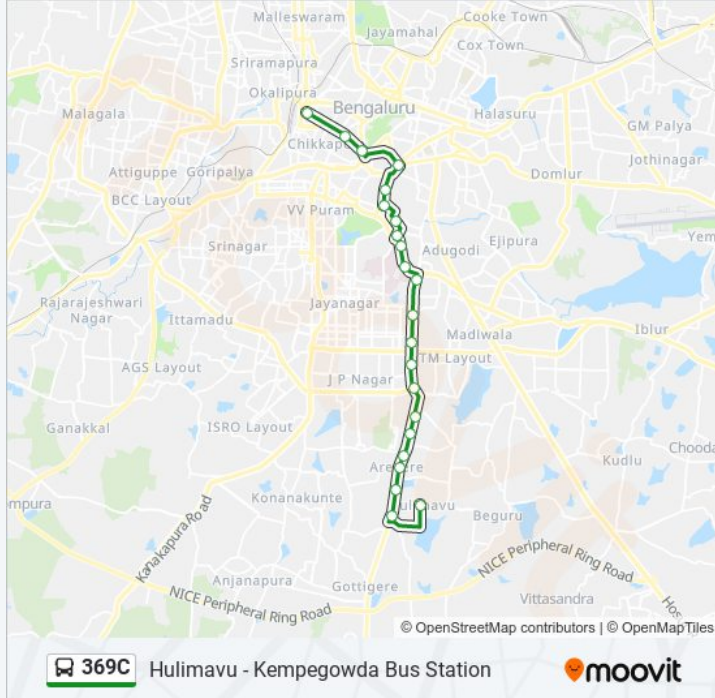

Richmond Circle

St. Marthas Hospital Corporation

Mysore Bank

Kempegowda Bus Station

369C bus time schedules and route maps are available in an offline PDF at moovitapp.com. Use the [Moovit App](#) to see live bus times, train schedule or subway schedule, and step-by-step directions for all public transit in Bengaluru.

[About Moovit](#) • [MaaS Solutions](#) • [Supported Countries](#) • [Mooviter Community](#)

© 2024 Moovit - All Rights Reserved

Check Live Arrival Times