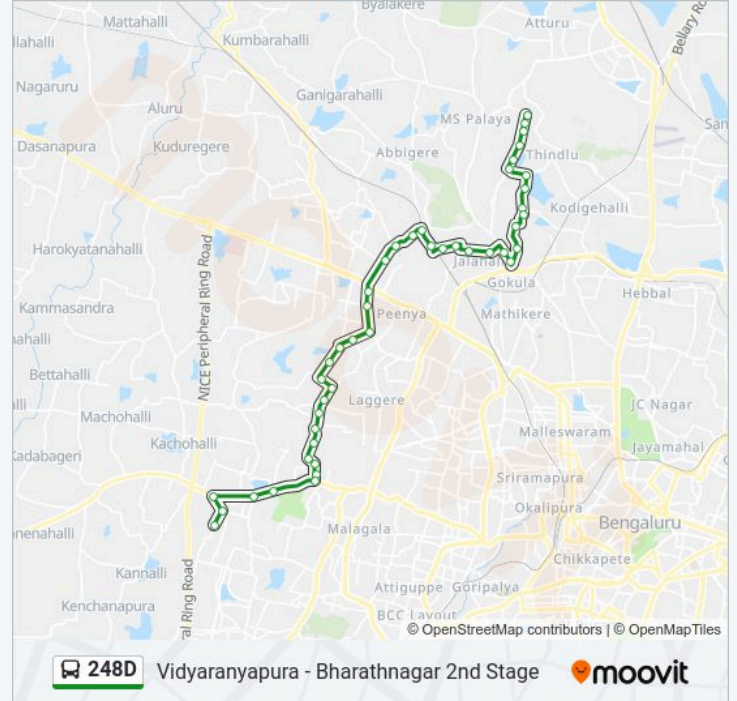

 **248D**

Vidyaranyapura - Bharathnagar 2nd Stage

Get The App

The 248D bus line (Vidyaranyapura - Bharathnagar 2nd Stage) has 2 routes. For regular weekdays, their operation hours are:

(1) Bharathnagar 2nd Stage: 16:00(2) Vidyaranyapura: 06:35 - 17:10

Hegganahalli Cross

Neelagiri Thopu

Maramma Temple Hegganahalli

Aralimara Sunkadakatte

Sunkadakatte

Herohalli Cross

Anjananagara

Kempegowda Nagara

Bharath Nagara Ist Phase

Bharathnagar 2nd Stage

Direction: Vidyaranyapura

44 stops

[VIEW LINE SCHEDULE](#)

Bharathnagar 2nd Stage

Bharath Nagara Ist Phase

East West College Cross

248D bus Info

Direction: Vidyaranyapura

Stops: 44

Trip Duration: 55 min

Line Summary:

1st Block B.E.L.Vidyaranyapura

3rd Block B.E.L.Vidyaranyapura

Vidyaranyapura Post Office