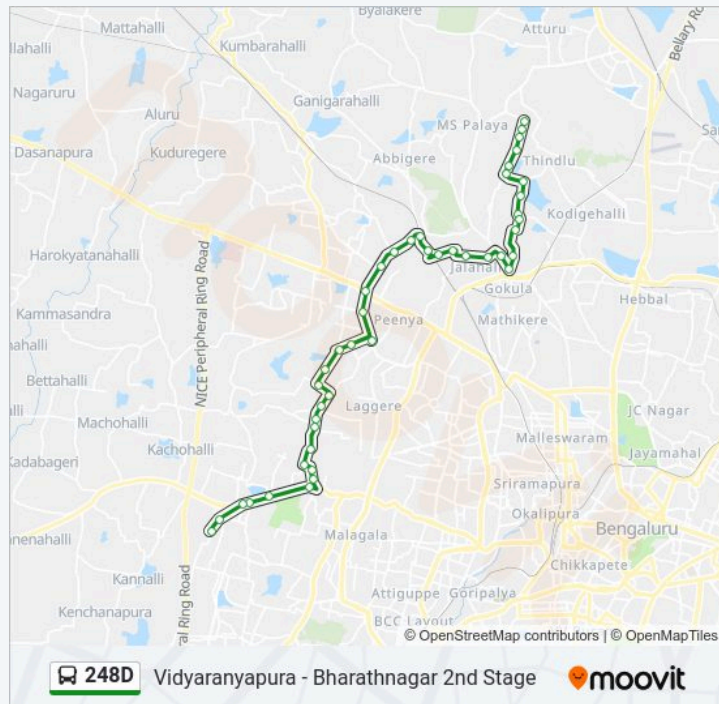

 **248D**

Vidyaranyapura - Bharathnagar 2nd Stage

Get The App

The 248D bus line (Vidyaranyapura - Bharathnagar 2nd Stage) has 2 routes. For regular weekdays, their operation hours are:

(1) Bharathnagar 2nd Stage: 16:00(2) Vidyaranyapura: 06:35 - 17:10

S.B.I.Bank B.E.L.Circle

B.E.L.Circle

B.E.L.Hospital

Nagaland Circle

Dodda Bommasandra

Dodda Bommasandra

Chamundeshwari Layout

Nanjappa Circle

248D bus Info

Direction: Vidyaranyapura

Stops: 44

Trip Duration: 55 min

Line Summary:

1st Block B.E.L.Vidyaranyapura

3rd Block B.E.L.Vidyaranyapura

Vidyaranyapura Post Office