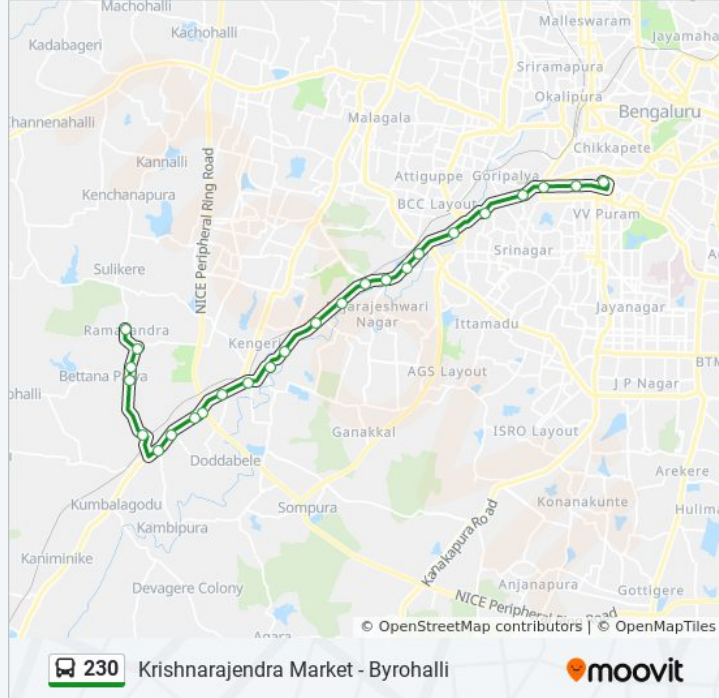

Line Summary:

I.M.A.C.India

Depot 12 Gate

Kengeri Road Junction

Basavanagara Kengeri

R.R.Medical College

Anchepalya Bidadi Road

Juggath Pharma

Juggath Pharma

Challeghatta

Hosapalya

Sri Shiradi Sai Temple

Archakara Badavane Cross

Byrohalli

Direction: K.R.Market (Kalasipalya)

34 stops

[VIEW LINE SCHEDULE](#)

Byrohalli

Archakara Badavane Cross

Sri Shiradi Sai Temple

Hosapalya

Challeghatta

Juggath Pharma

Anchepalya Bidadi Road