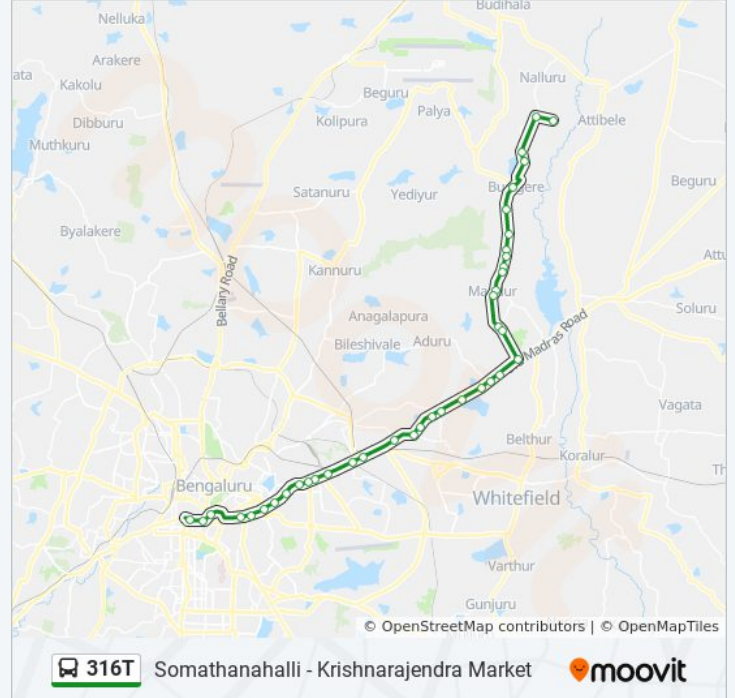

Stops: 39

Trip Duration: 85 min

Line Summary:

Subashanagara

Police Quarters K.R.Puram

K.R.Puram Market

I.T.I.Colony Gate

Tin Factory

Life Style

Richmond Circle

Corporation

Town Hall

K.R.Market

Direction: Somathanahalli

39 stops

[VIEW LINE SCHEDULE](#)