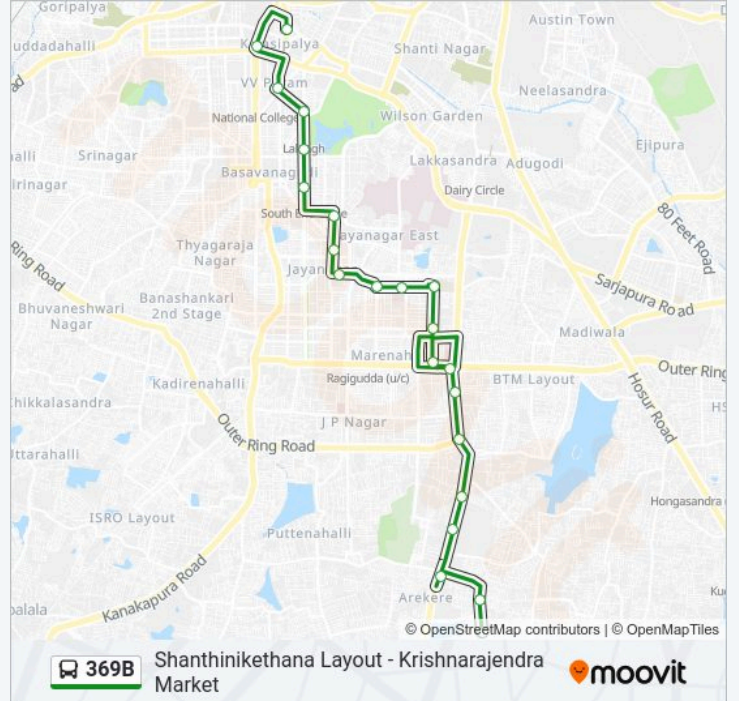

Use the Moovit App to find the closest 369B bus station near you and find out when is the next 369B bus arriving.

Direction: Krishnarajendra Market

22 stops

[VIEW LINE SCHEDULE](#)

Shanthiniketan Layout
Government Hospital
Arakere Gate
Apollo Hospital (Bannerughatta Road)
Bilekahalli
J.P.Nagara 3rd Phase
Mico Layout Checkpost
Jayadeva Hospital
Jayanagara East End
Jayanagara Pump House
Carmel Convent
Sanjay Gandhi Hospital
Jayanagara Church
Jayanagara T.T.M.C.
Jayanagara 3rd Block
Madhavan Park
Vijaya College
R.V.Teachers College
Lalbagh West Gate
Sajjan Rao Circle
Makkala Koota / Mahila Seva Samaja

369B bus Time Schedule

Krishnarajendra Market Route Timetable:

Sunday	05:15 - 20:10
Monday	05:15 - 20:10
Tuesday	05:15 - 20:10
Wednesday	05:15 - 20:10
Thursday	05:15 - 20:10
Friday	05:15 - 20:10
Saturday	05:15 - 20:10

369B bus Info

Direction: Krishnarajendra Market

Stops: 22

Trip Duration: 33 min

Line Summary:

K.R.Market (Kalasipalya)

Direction: Shanthinikethana Layout

20 stops

[VIEW LINE SCHEDULE](#)

K.R.Market (Kalasipalya)

Makkala Koota

Mahila Seva Samaja

National College

Lalbagh West Gate

R.V.Teachers College

Vijaya College