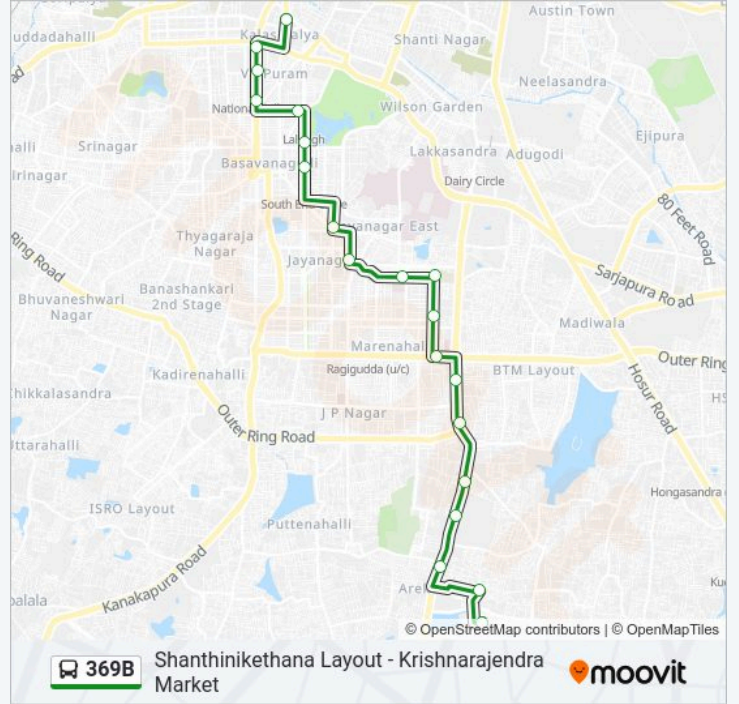

369B bus Info

Direction: Krishnarajendra Market

Stops: 22

Trip Duration: 33 min

Line Summary:

K.R.Market (Kalasipalya)

Direction: Shanthinikethana Layout

20 stops

Bilekalli

Apollo Hospital (Bannerughatta Road)

Arakere Gate

369B bus Time Schedule

Shanthinikethana Layout Route Timetable:

Sunday	06:05 - 21:30
Monday	06:05 - 21:30
Tuesday	06:05 - 21:30
Wednesday	06:05 - 21:30
Thursday	06:05 - 21:30
Friday	06:05 - 21:30
Saturday	06:05 - 21:30

369B bus Info

Direction: Shanthinikethana Layout

Stops: 20

Trip Duration: 31 min

Line Summary:

Government Hospital

Shanthiniketan Layout

369B bus time schedules and route maps are available in an offline PDF at moovitapp.com. Use the Moovit App to see live bus times, train schedule or subway schedule, and step-by-step directions for all public transit in Bengaluru.

© 2024 Moovit - All Rights Reserved