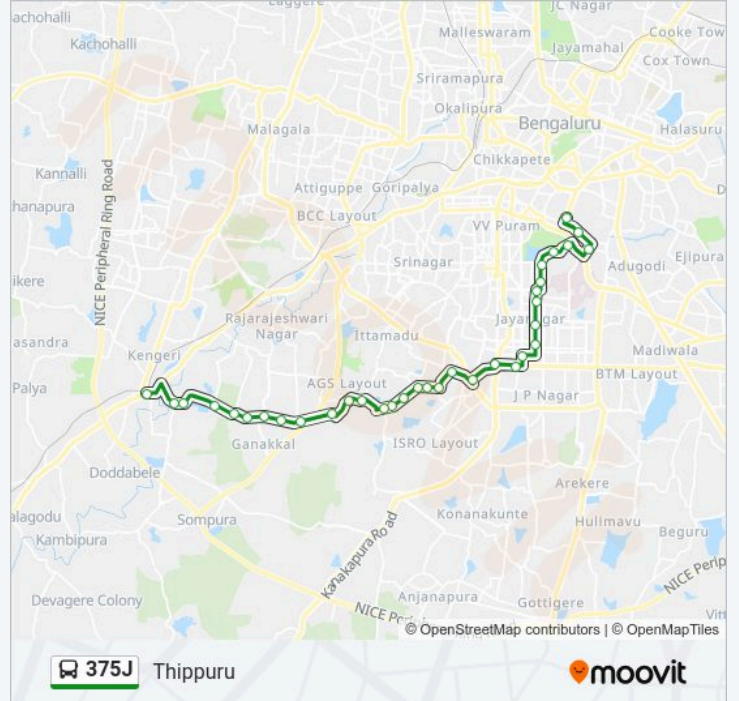

375J

Shanthi Nagara Bus Station

Get The App

The 375J bus line (Shanthi Nagara Bus Station) has 2 routes. For regular weekdays, their operation hours are:

(1) Shanthi Nagara Bus Station: 08:15 - 14:55(2) Thippuru: 10:00 - 17:00

375J bus Time Schedule

Shanthi Nagara Bus Station Route Timetable:

Sunday	08:15 - 14:55
Monday	08:15 - 14:55
Tuesday	08:15 - 14:55
Wednesday	08:15 - 14:55
Thursday	08:15 - 14:55
Friday	08:15 - 14:55
Saturday	08:15 - 14:55

Indo American Hybrid Farm

Srinivasapura

Omkar Hills

B.G.S.Hospital

Ashrama Savandarbar

Junction Of Gollahalli Road

Kengeri Police Station

375J bus time schedules and route maps are available in an offline PDF at moovitapp.com. Use the Moovit App to see live bus times, train schedule or subway schedule, and step-by-step directions for all public transit in Bengaluru.

© 2024 Moovit - All Rights Reserved