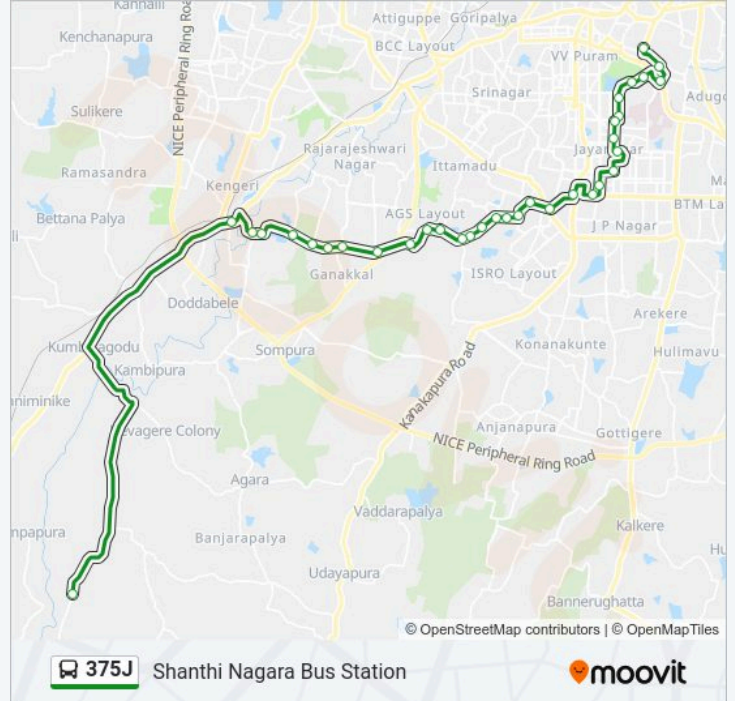

375J bus Info

Direction: Shanthi Nagara Bus Station

Stops: 34

Trip Duration: 61 min

Line Summary:

Sangam Circle

Jayanagara 40th Cross

Jayanagara Telephone Exchange

Jayanagara T.T.M.C.

Jayanagara 3rd Block

Madhavan Park

Rani Sarala Devi College

Ashoka Pillar

Siddapura

Mallige Hospital

Wilson Garden 10th Cross

Wilson Garden Police Station

Shanthinagara

Direction: Thippuru

34 stops

[VIEW LINE SCHEDULE](#)

Shanthinagara

Wilson Garden Police Station

Wilson Garden 12th Cross