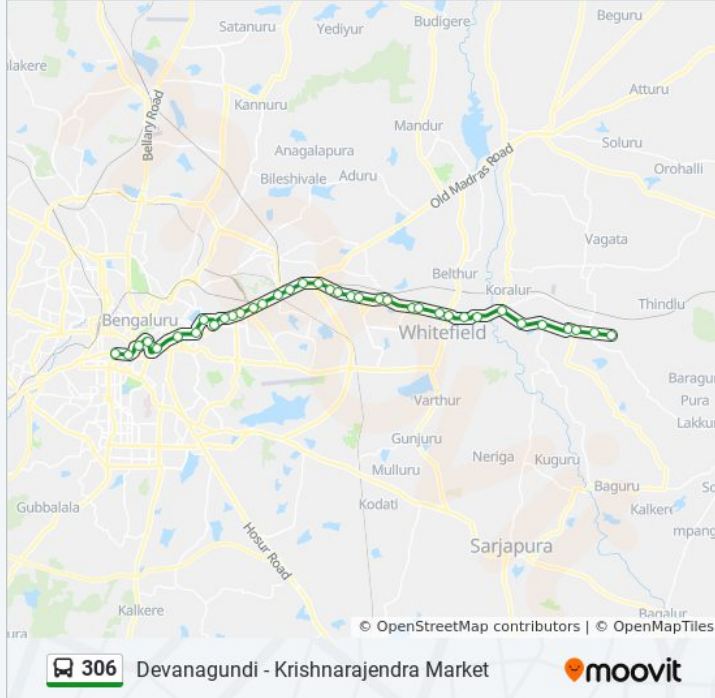

Bhodhana Hosahalli

Dodda Dunnasandra

Dodda Dunnasandra Cross

Hosahalli Cross Devanagondi

Devanagondi

Direction: Krishnarajendra Market

35 stops

[VIEW LINE SCHEDULE](#)