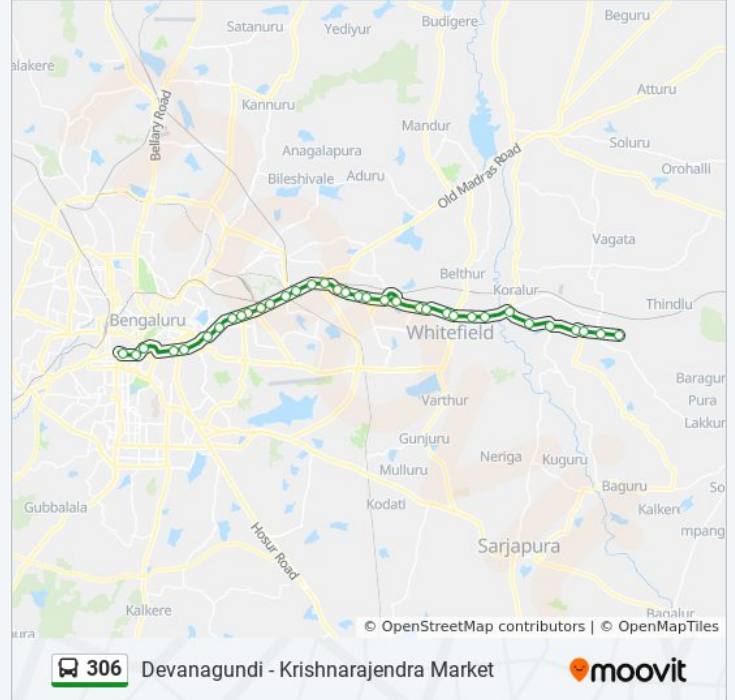

Rajapalya

Hoodi

Brook Steel E.S.I.

Garudacharpalya

Singayyanapalya

Mahadevapura

B Narayanapura

K.R.Puram Metro Station

Tin Factory

Benniganahalli

Baiyappanahalli Metro Station

N.G.E.F.

Swamy Vivekananda Metro Station / Isolation Hospital

Binnamangala (Indiranagara R.T.O.Office)

Depot 6 Indiranagara

Halasuru

Lido

Life Style

Richmond Circle

Corporation

Town Hall

K.R.Market

306 bus time schedules and route maps are available in an offline PDF at moovitapp.com. Use the [Moovit App](#) to see live bus times, train schedule or subway schedule, and step-by-step directions for all public transit in Bengaluru.

[About Moovit](#) • [MaaS Solutions](#) • [Supported Countries](#) • [Mooviter Community](#)

© 2024 Moovit - All Rights Reserved

Check Live Arrival Times