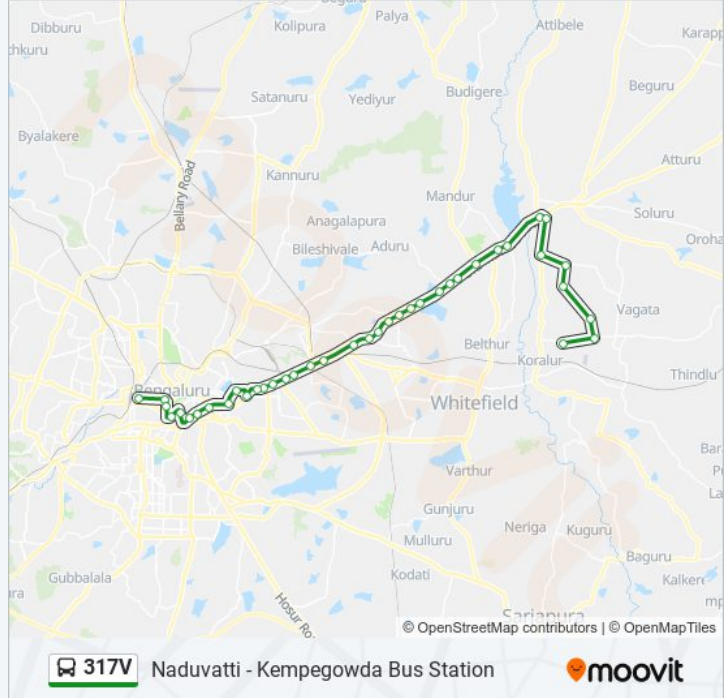

Baiyappanahalli Metro Station

Benniganahalli

Tin Factory

I.T.I.Colony Gate

K.R.Puram Market

Police Quarters K.R.Puram

Subashanagara

Bhattarahalli

S.J.E.S.College

Medahalli

Veeranahalli

Avalahalli

Cheemasandra Gate

Budigere Cross

Katamnalluru Gate

Huskur Kodi

Hoskote High School

Chennabyre Gowda Circle

Pettanahalli Cross

Ganaglu

Poojena Agrahara

Kodihalli

Bisanahalli

Naduvatti

317V bus time schedules and route maps are available in an offline PDF at moovitapp.com. Use the [Moovit App](#) to see live bus times, train schedule or subway schedule, and step-by-step directions for all public transit in Bengaluru.

[About Moovit](#) • [MaaS Solutions](#) • [Supported Countries](#) • [Mooviter Community](#)

© 2024 Moovit - All Rights Reserved

Check Live Arrival Times