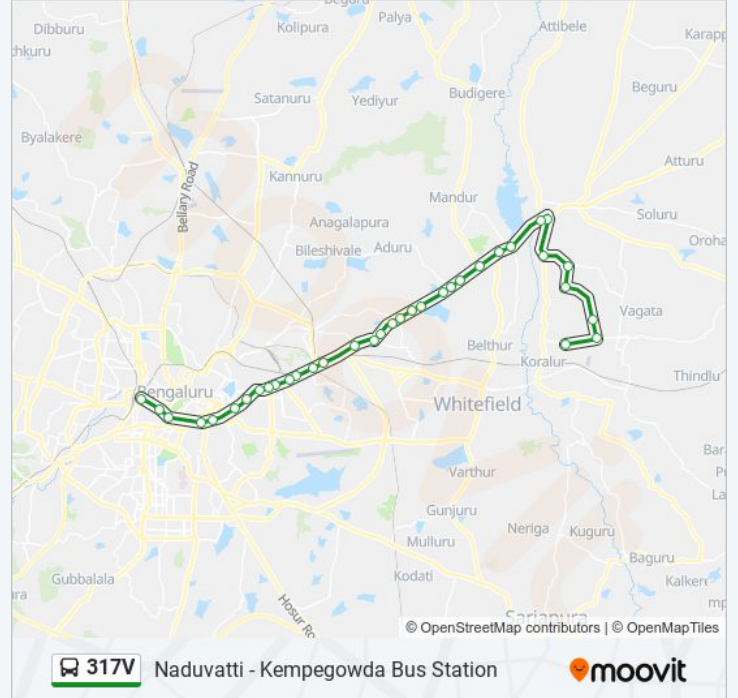

### 317V bus Info

**Direction:** Kempegowda Bus Station

**Stops:** 35

**Trip Duration:** 69 min

**Line Summary:**

Benniganahalli

Baiyappanahalli Metro Station

N.G.E.F.

Mysore Bank

Kempegowda Bus Station

### Direction: Naduvatti

39 stops

[VIEW LINE SCHEDULE](#)

Kempegowda Bus Station

Maharani College

K.R.Circle

Corporation

St.Joseph Boys High School Malya Hospital