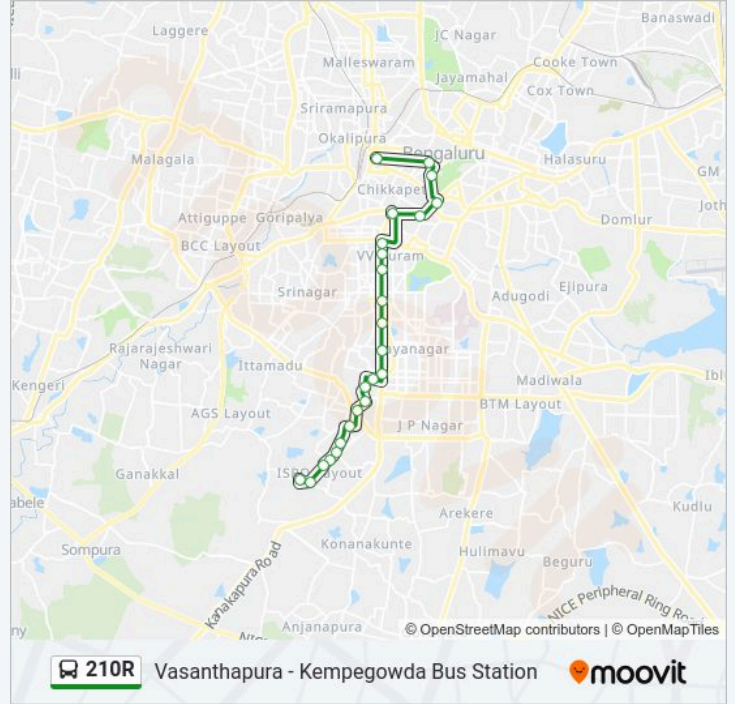

Kumaraswamy Layout Police Station

Kumaraswamy Layout

West Cross Kumaraswamy Layout

I.S.R.O.Layout

Pipeline Vasanthapura

Vasanthapura

210R bus time schedules and route maps are available in an offline PDF at moovitapp.com. Use the Moovit App to see live bus times, train schedule or subway schedule, and step-by-step directions for all public transit in Bengaluru.

© 2024 Moovit - All Rights Reserved