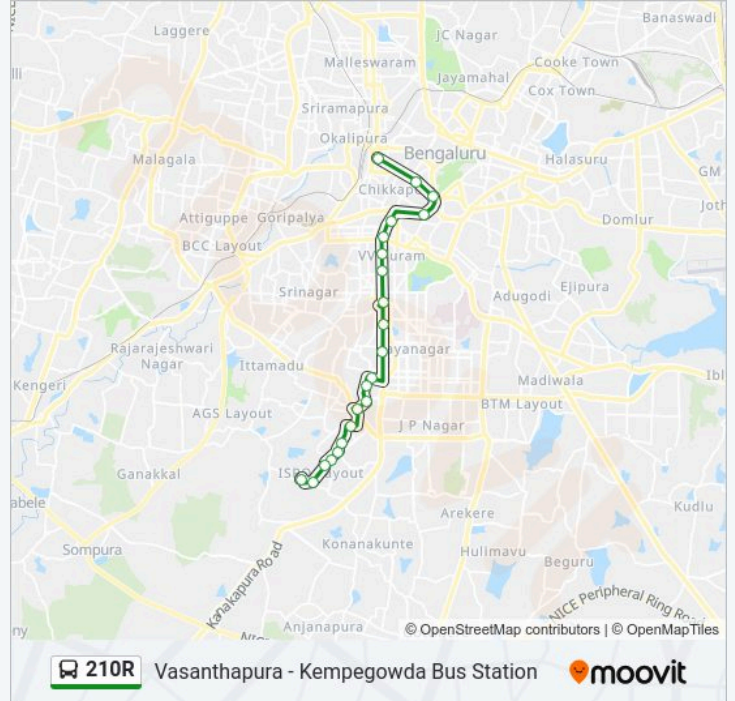

## Vasanthapura - Kempegowda Bus Station

Get The App

The 210R bus line (Vasanthapura - Kempegowda Bus Station) has 2 routes. For regular weekdays, their operation hours are:

(1) Kempegowda Bus Station: 05:15 - 20:40(2) Vasanthapura: 06:10 - 22:05

### 210R bus Time Schedule

Kempegowda Bus Station Route Timetable:

Sunday	05:15 - 20:40
Monday	05:15 - 20:40
Tuesday	05:15 - 20:40
Wednesday	05:15 - 20:40
Thursday	05:15 - 20:40
Friday	05:15 - 20:40
Saturday	05:15 - 20:40

### 210R bus Info

**Direction:** Kempegowda Bus Station

**Stops:** 22

**Trip Duration:** 33 min

**Line Summary:**

## Kempegowda Bus Station