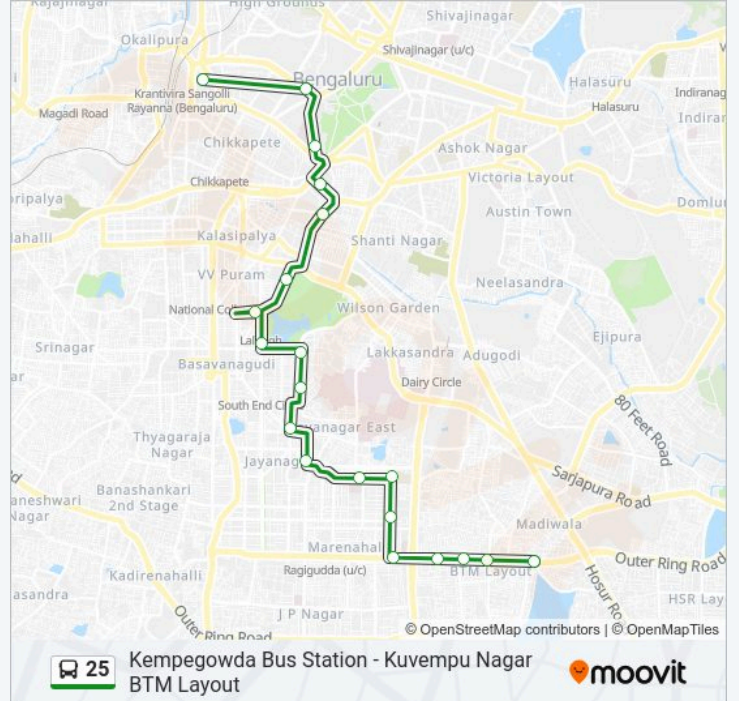

## Kempegowda Bus Station - Kuvempu Nagar BTM Layout

Get The App

The 25 bus line (Kempegowda Bus Station - Kuvempu Nagar BTM Layout) has 2 routes. For regular weekdays, their operation hours are:

(1) Kempegowda Bus Station: 05:30 - 20:50(2) Kuvempu Nagar Btm Layout: 06:30 - 20:10

### 25 bus Info

**Direction:** Kempegowda Bus Station

**Stops:** 22

**Trip Duration:** 28 min

**Line Summary:**

### 25 bus Time Schedule

Kuvempu Nagar Btm Layout Route Timetable:

Sunday	06:30 - 20:10
Monday	06:30 - 20:10
Tuesday	06:30 - 20:10
Wednesday	06:30 - 20:10
Thursday	06:30 - 20:10
Friday	06:30 - 20:10
Saturday	06:30 - 20:10

### 25 bus Info

**Direction:** Kuvempu Nagar Btm Layout

**Stops:** 20

**Trip Duration:** 34 min

**Line Summary:**

16th Main B.T.M.Layout

Kuvempunagara (B.T.M.Layout)

25 bus time schedules and route maps are available in an offline PDF at [moovitapp.com](https://moovitapp.com). Use the Moovit App to see live bus times, train schedule or subway schedule, and step-by-step directions for all public transit in Bengaluru.