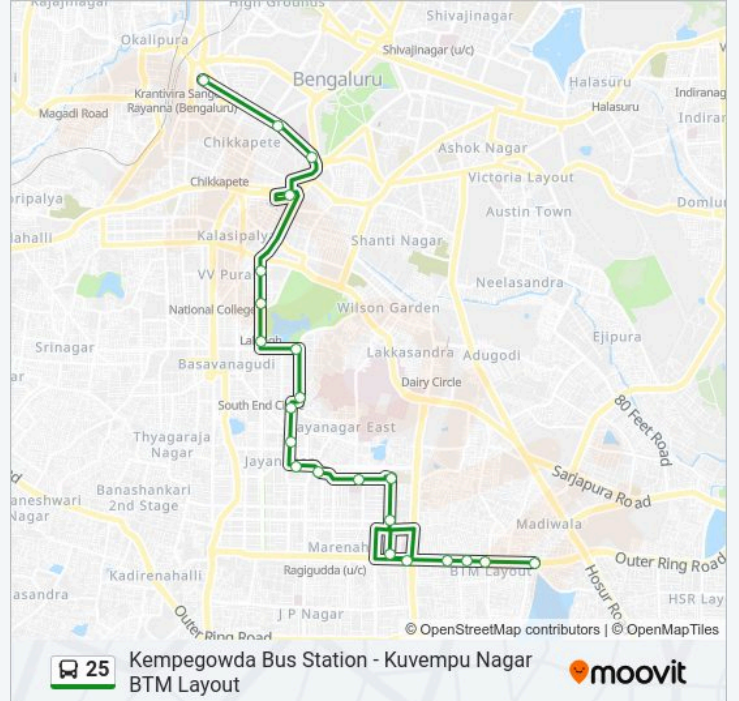

### 25 bus Time Schedule

Kempegowda Bus Station Route Timetable:

Sunday	05:30 - 20:50
Monday	05:30 - 20:50
Tuesday	05:30 - 20:50
Wednesday	05:30 - 20:50
Thursday	05:30 - 20:50
Friday	05:30 - 20:50
Saturday	05:30 - 20:50

### 25 bus Info

**Direction:** Kempegowda Bus Station

**Stops:** 22

**Trip Duration:** 28 min

**Line Summary:**

## Kempegowda Bus Station