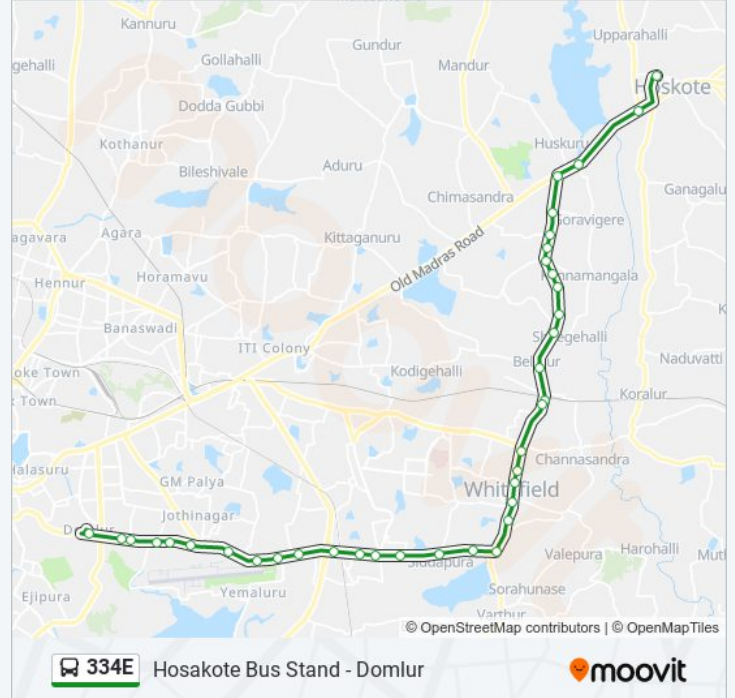

- Siddapura
- Thubarahalli
- Kundalahalli Gate
- Munnekolalu Cross (Spice Garden)
- Marathahalli Bridge
- Marathahalli
- Yamalur Cross
- H.A.L.Kalyana Mantapa
- Helicopter Division
- H.A.L.Main Gate
- Rajarajeshwari Talkies
- Murugeshpalya
- Manipal Hospital
- Kodihalli
- Dr.B.R.Ambedkar Bus Terminal (Domlur)

Direction: Hosakote Bus Stand

37 stops
[VIEW LINE SCHEDULE](#)

- Dr.B.R.Ambedkar Bus Terminal (Domlur)
- Kodihalli
- Manipal Hospital
- Murugeshpalya
- Rajarajeshwari Talkies
- H.A.L.Main Gate
- Helicopter Division
- H.A.L.Kalyana Mantapa
- Yamalur Cross
- Marathahalli
- Marathahalli Bridge
- Munnekolalu Cross (Spice Garden)
- Kundalahalli Gate
- Thubarahalli

334E bus Time Schedule

Hosakote Bus Stand Route Timetable:

Sunday	06:00 - 18:50
Monday	06:00 - 18:50
Tuesday	06:00 - 18:50
Wednesday	06:00 - 18:50
Thursday	06:00 - 18:50
Friday	06:00 - 18:50
Saturday	06:00 - 18:50

334E bus Info

Direction: Hosakote Bus Stand
Stops: 37
Trip Duration: 65 min
Line Summary: