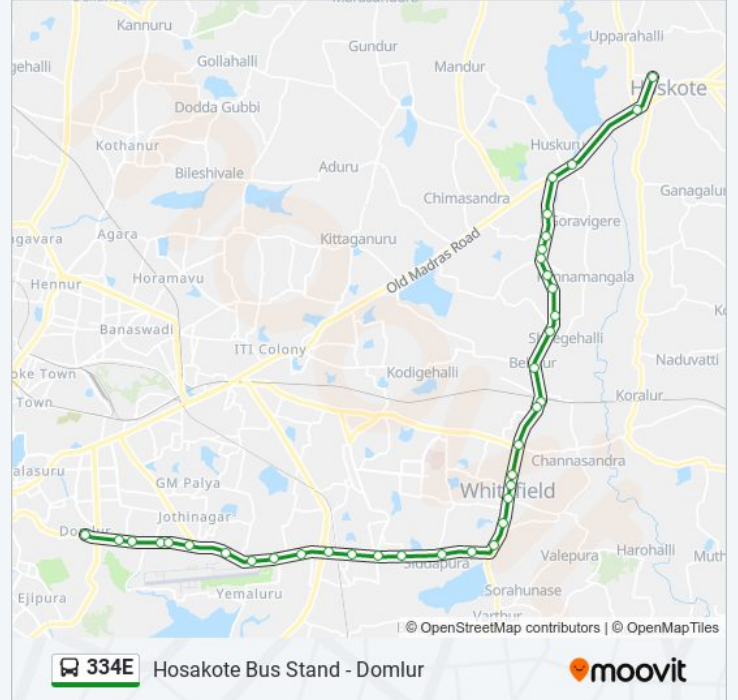

334E bus Info

Direction: Hosakote Bus Stand
Stops: 37
Trip Duration: 65 min
Line Summary:

Siddapura

Ramagondanahalli

Varthuru Kodi

Brooke Bond

Whitefield Post Office

Sai Baba General Hospital

Bevina Mara Kannamangala

Kannamangala Gate

Khaji Sonnenahalli Gate

Safal Market

Gorivegere Gate

Katamnalluru Gate

Huskur Kodi

Hoskote High School

Hoskote Old Bus Stand

334E bus time schedules and route maps are available in an offline PDF at moovitapp.com. Use the Moovit App to see live bus times, train schedule or subway schedule, and step-by-step directions for all public transit in Bengaluru.