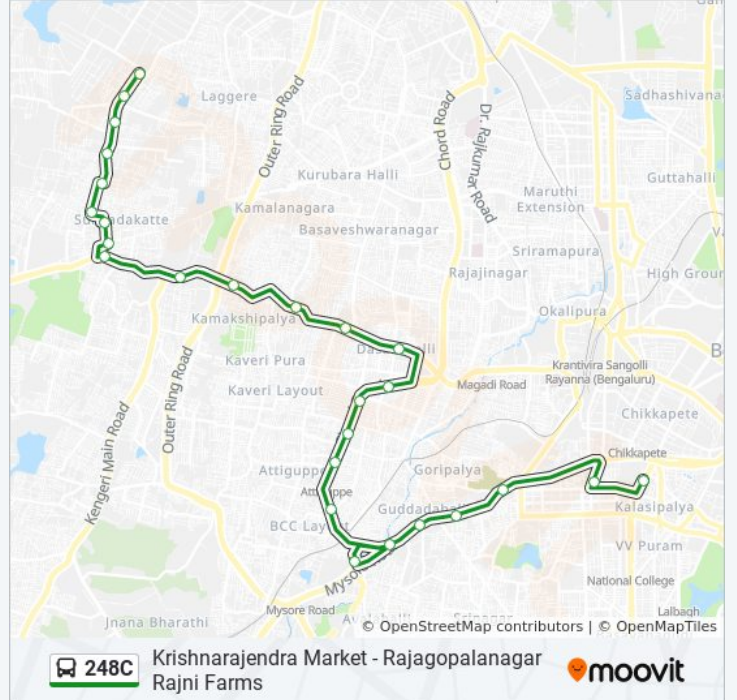

248C bus Time Schedule

Krishnarajendra Market Route Timetable:

Sunday	07:45 - 20:55
Monday	07:45 - 20:55
Tuesday	07:45 - 20:55
Wednesday	07:45 - 20:55
Thursday	07:45 - 20:55
Friday	07:45 - 20:55
Saturday	07:45 - 20:55

248C bus Info

Direction: Krishnarajendra Market

Stops: 25

Trip Duration: 38 min

Line Summary:

New Guddadahalli

Mysore Circle

Rayan Circle

K.R.Market (Kalasipalya)

Direction: Rajagopalanagar Rajni Farms

22 stops

[VIEW LINE SCHEDULE](#)

K.R.Market (Kalasipalya)

Rayan Circle

Sirsi Circle

Mysore Road Bus Station