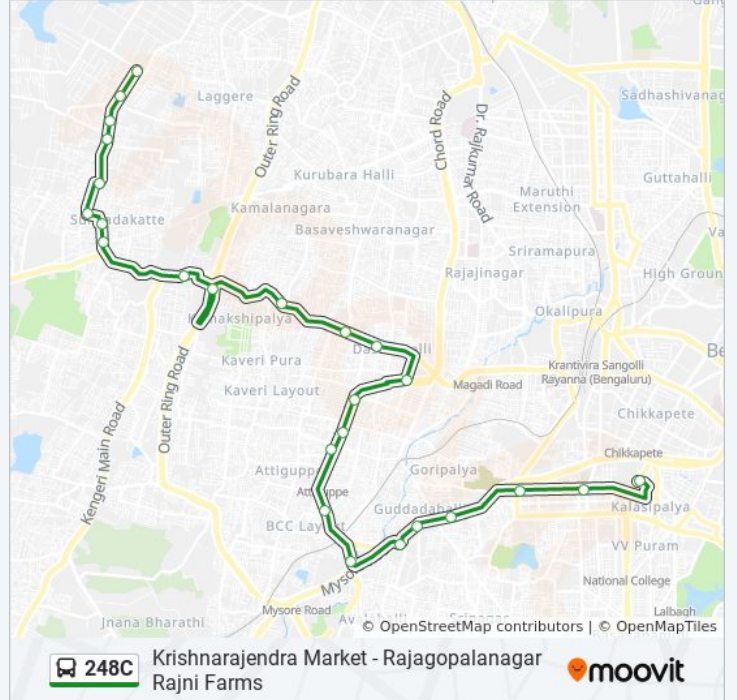

248C

Krishnarajendra Market - Rajagopalanagar Rajni Farms

Get The App

The 248C bus line (Krishnarajendra Market - Rajagopalanagar Rajni Farms) has 2 routes. For regular weekdays, their operation hours are:

Direction: Krishnarajendra Market

25 stops

[VIEW LINE SCHEDULE](#)

- Rajagopala Nagara
- Peenya 2nd Stage
- Milk Dairy Goodwill School
- Hegganahalli
- Hegganahalli Cross
- Neelagiri Thopu
- Maramma Temple Hegganahalli
- Aralimara Sunkadakatte
- Sunkadakatte
- Kottigepalya
- Summanahalli
- Kamakshipalya
- K.H.B.Colony
- Agrahara Dasarahalli
- Vijayanagara Vijaya Bank
- Vijayanagara
- Maruthi Mandira
- Vijayanagara Bus Station
- Attiguppe
- Deepanjalinagara
- Bapujinagara

248C bus Time Schedule

Krishnarajendra Market Route Timetable:

Sunday	07:45 - 20:55
Monday	07:45 - 20:55
Tuesday	07:45 - 20:55
Wednesday	07:45 - 20:55
Thursday	07:45 - 20:55
Friday	07:45 - 20:55
Saturday	07:45 - 20:55

Stops: 22

Trip Duration: 35 min

Line Summary:

Hegganahalli

Milk Dairy Goodwill School

Peenya 2nd Stage

Rajagopala Nagara

248C bus time schedules and route maps are available in an offline PDF at moovitapp.com. Use the [Moovit App](#) to see live bus times, train schedule or subway schedule, and step-by-step directions for all public transit in Bengaluru.