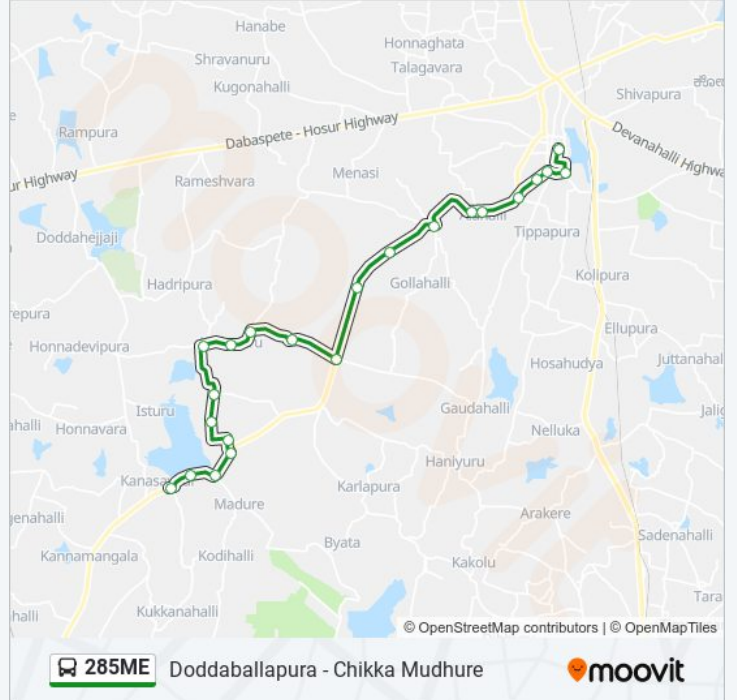

The 285ME bus line Doddaballapura - Chikka Madhure has one route. For regular weekdays, their operation hours are:

(1) Chikka Madhure: 07:00 - 20:45

Use the Moovit App to find the closest 285ME bus station near you and find out when is the next 285ME bus arriving.

Direction: Chikka Madhure

22 stops

[VIEW LINE SCHEDULE](#)

Doddaballapura Bus Stand
Rangappa Circle
Kanakadasa Circle
Sanjeeva Nagara
Kcp Kalyana Mantapa
Halahalli
Chikka Tumkur Lake
Aralumallige
Rh Farm
Broad Casting Compound Kadanur
Kadanuru Handpost
Madagondanahalli
Kadanuru Katte
Kadanuru
Muppadaghatta
Mallohalli
Mulakattamma Temple Mallohalli
Channadevi Agrahara (Towards Madhure)
Mallohalli Cross / Channadevi Agrahara Cross
Kodipalya
Anjaneya Temple Madhure
Chikka Madhure

285ME bus Time Schedule

Chikka Madhure Route Timetable:

Sunday	07:00 - 20:45
Monday	07:00 - 20:45
Tuesday	07:00 - 20:45
Wednesday	07:00 - 20:45
Thursday	07:00 - 20:45
Friday	07:00 - 20:45
Saturday	07:00 - 20:45

285ME bus Info

Direction: Chikka Madhure

Stops: 22

Trip Duration: 41 min

Line Summary:

285ME bus time schedules and route maps are available in an offline PDF at moovitapp.com. Use the Moovit App to see live bus times, train schedule or subway schedule, and step-by-step directions for all public transit in Bengaluru.