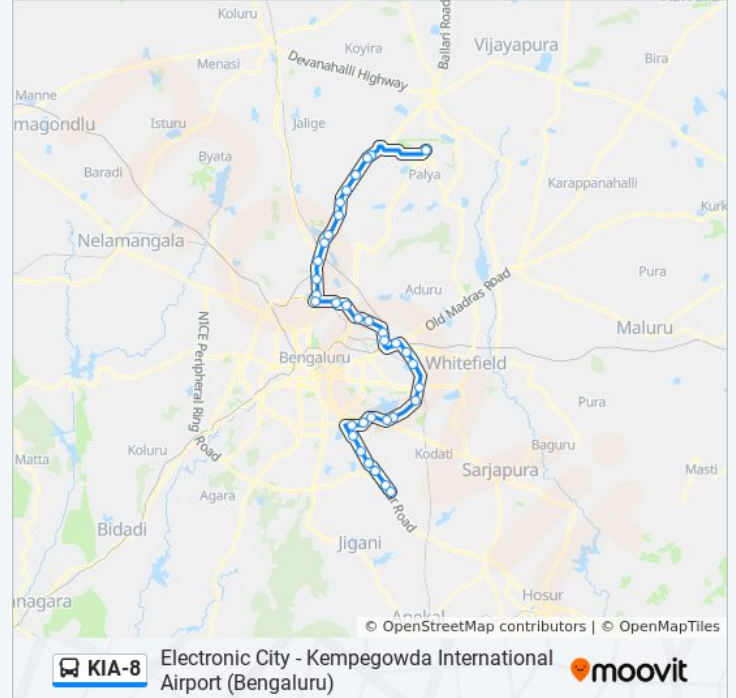

Stops: 39

Trip Duration: 117 min

Line Summary:

K.R.Puram Metro Station

Mahadevapura Ring Road

Rainbow Hospital / Doddanekkundi Bridge

Kalamandira Marathahalli Bridge

Kadubisanahalli

Singasandra

Hosa Road

Konappana Agarhara

Crown Plaza

Electronic City (K.I.A Bus)

Direction: Kempegowda International Airport

40 stops

[VIEW LINE SCHEDULE](#)