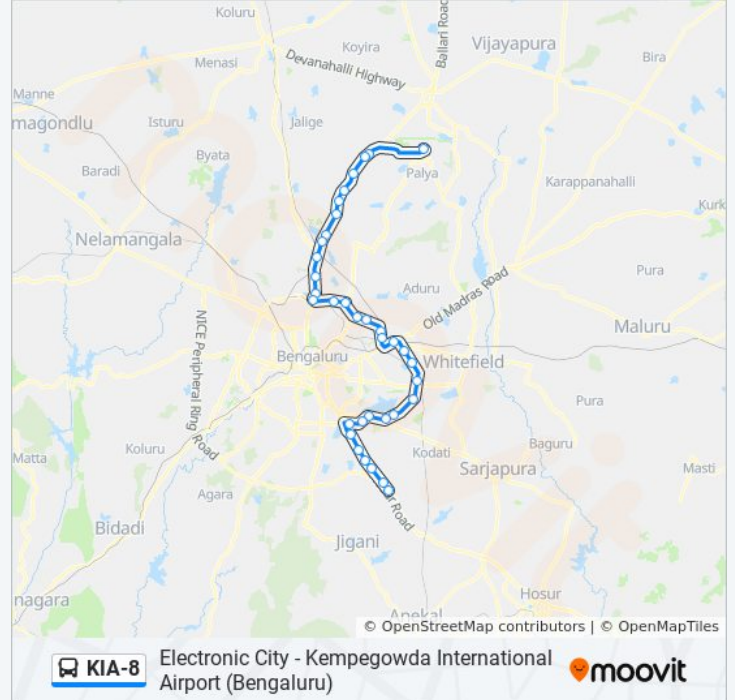

Agara Junction (Ring Road)

Sarjapura Ring Road Junction

Bellanduru City Light Apartment

Kadubisanahalli

Kalamandira Marathahalli Bridge

Rainbow Hospital / Doddanekkundi Bridge

Mahadevapura Ring Road

K.R.Puram Metro Station

Kasthurinagara

Ramamurthy Nagara (B Channasandra Bridge)

Babusabpalya

Kalyananagara

Nagavara Junction

Veerannapalya

Hebbala Bridge

Military Dairy Farm (Esteem Mall)

Byatarayanapura

Allalasangra Gate

Kogilu Cross

Venkatala

Indian Air Force Yelahanka

Hunasamaranahalli

Bettahalasuru Cross

Chikkajala

Sadahalli Gate

Trumpet (K.I.A)

Cargo Village

D.H.F.L.

Kempegowda International Airport

KIA-8 bus time schedules and route maps are available in an offline PDF at moovitapp.com. Use the [Moovit App](#) to see live bus times, train schedule or subway schedule, and step-by-step directions for all public transit in Bengaluru.

Check Live Arrival Times