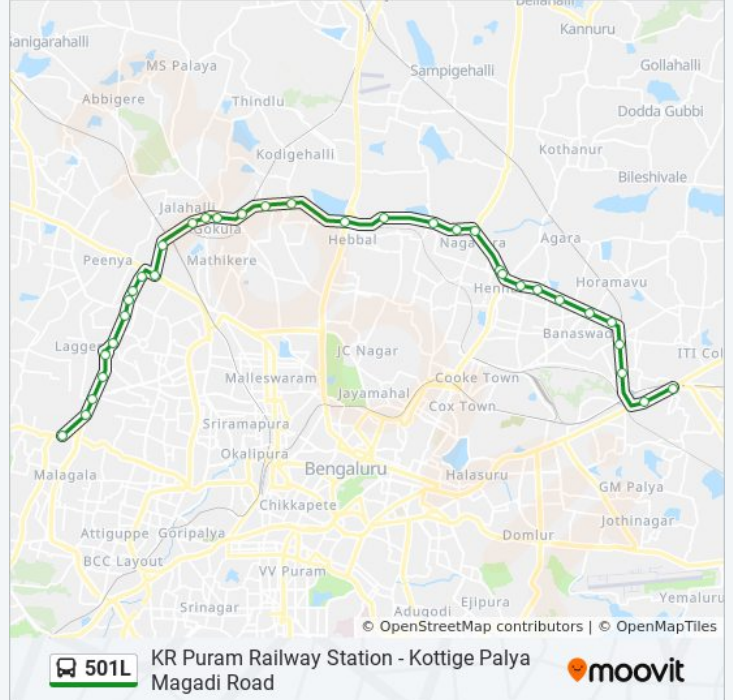

Kanteerava Studio

Nandini Layout Ring Road

Laggere Bridge

Kempegowda Arch

Lurdubayi Samudaya Bhavana

Depot-31 Gate Summanahalli

Kottigepalya

Direction: Kr Puram Railway Station

34 stops

[VIEW LINE SCHEDULE](#)

Kottigepalya

Depot-31 Gate Summanahalli

Lurdubayi Samudaya Bhavana

Kempegowda Arch

Laggere Bridge

Nandini Layout Ring Road