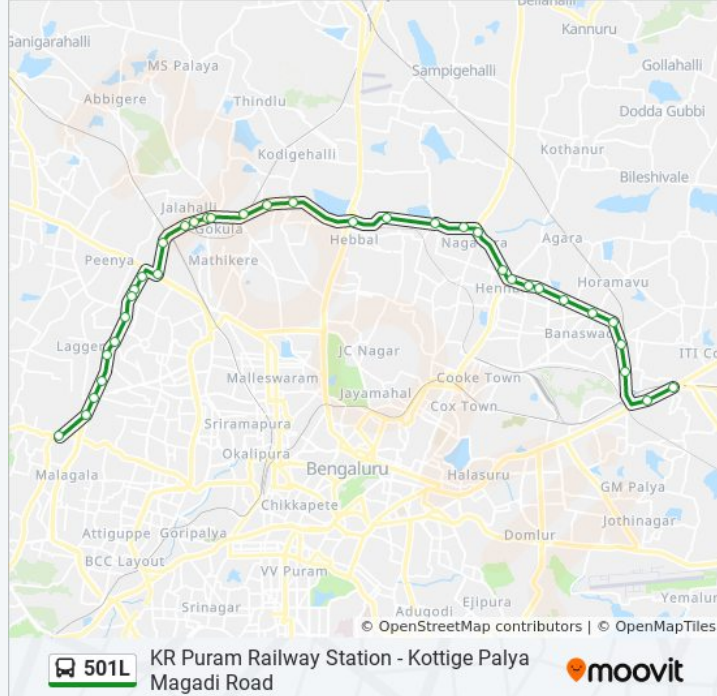

The 501L bus line (KR Puram Railway Station - Kottige Palya Magadi Road) has 2 routes. For regular weekdays, their operation hours are:

(1) Kottige Palya Magadi Road: 00:30 - 21:30(2) Kr Puram Railway Station: 00:55 - 22:55

Muthyalanagara

Kuvempu Circle

Devinagara Cross

Bhadrapa Layout

501L bus Time Schedule

Kr Puram Railway Station Route Timetable:

Sunday	00:55 - 22:55
Monday	00:55 - 22:55
Tuesday	00:55 - 22:55
Wednesday	00:55 - 22:55
Thursday	00:55 - 22:55
Friday	00:55 - 22:55
Saturday	00:55 - 22:55

501L bus Info

Direction: Kr Puram Railway Station

Stops: 34

Trip Duration: 47 min

Line Summary:

Hebbala Bridge

Kempapura

Veerannapalya

Vijaya Bank Colony Ring Road

Ramamurthy Nagara (B Channasandra Bridge)

Kasthurinagara

Tin Factory

K.R.Puram Metro Station

501L bus time schedules and route maps are available in an offline PDF at moovitapp.com. Use the [Moovit App](#) to see live bus times, train schedule or subway schedule, and step-by-step directions for all public transit in Bengaluru.