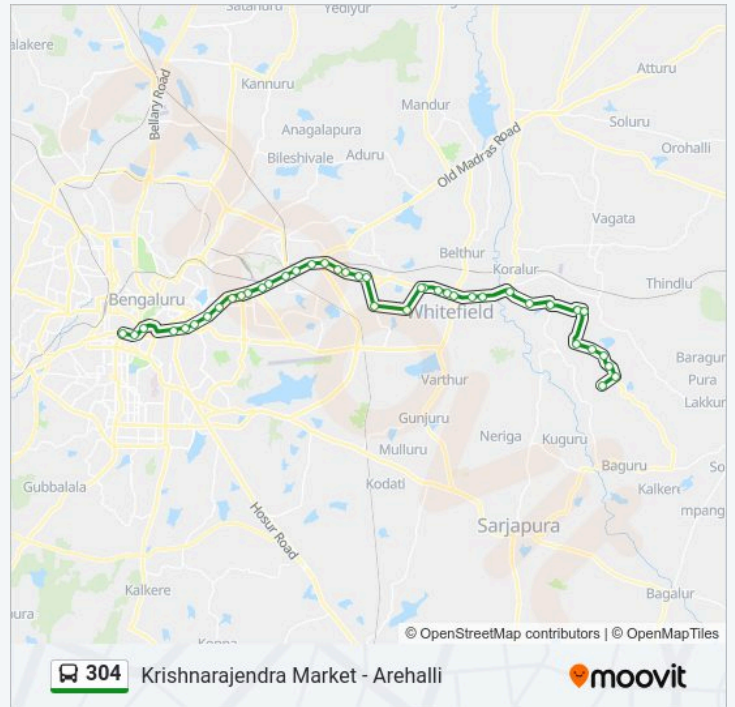

Richmond Circle

Corporation

Town Hall

K.R.Market

304 bus time schedules and route maps are available in an offline PDF at [moovitapp.com](https://moovitapp.com). Use the Moovit App to see live bus times, train schedule or subway schedule, and step-by-step directions for all public transit in Bengaluru.