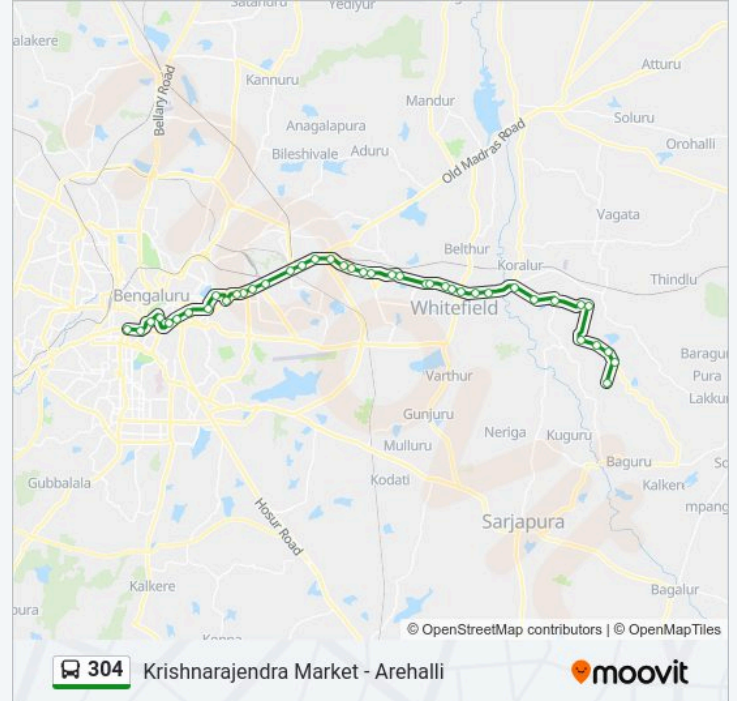

### Direction: Krishnarajendra Market

41 stops

[VIEW LINE SCHEDULE](#)

Arehalli

Arehalli Cross

Mata Mallasandra

Medi Mallasandra

Obalapura Gate