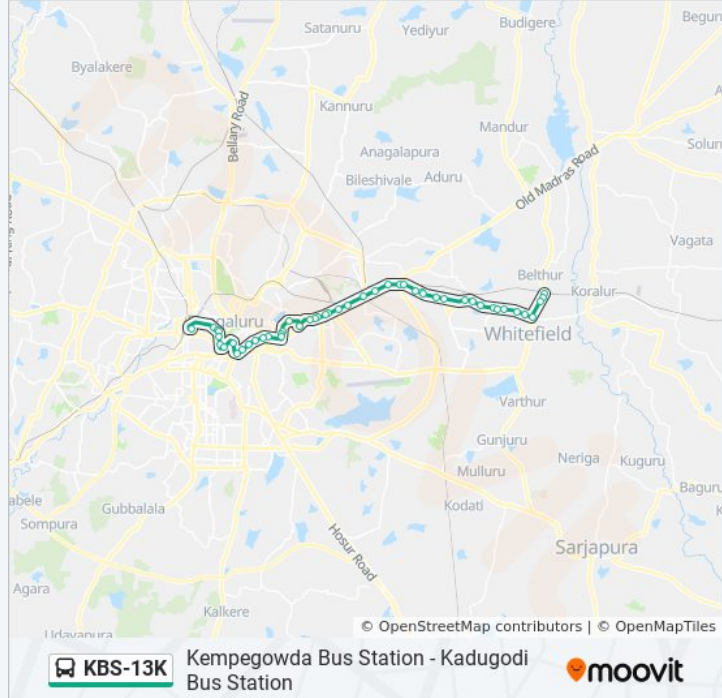

The KBS-13K bus line (Kempegowda Bus Station - Kadugodi Bus Station) has 2 routes. For regular weekdays, their operation hours are:

(1) Kadugodi Bus Station: 04:10 - 16:30(2) Kempegowda Bus Station: 07:20 - 18:45

Kadugodi Bridge

Kadugodi Bus Station

Direction: Kempegowda Bus Station

39 stops

[VIEW LINE SCHEDULE](#)

Kadugodi Bus Station

Kadugodi Bridge

Hope Farm