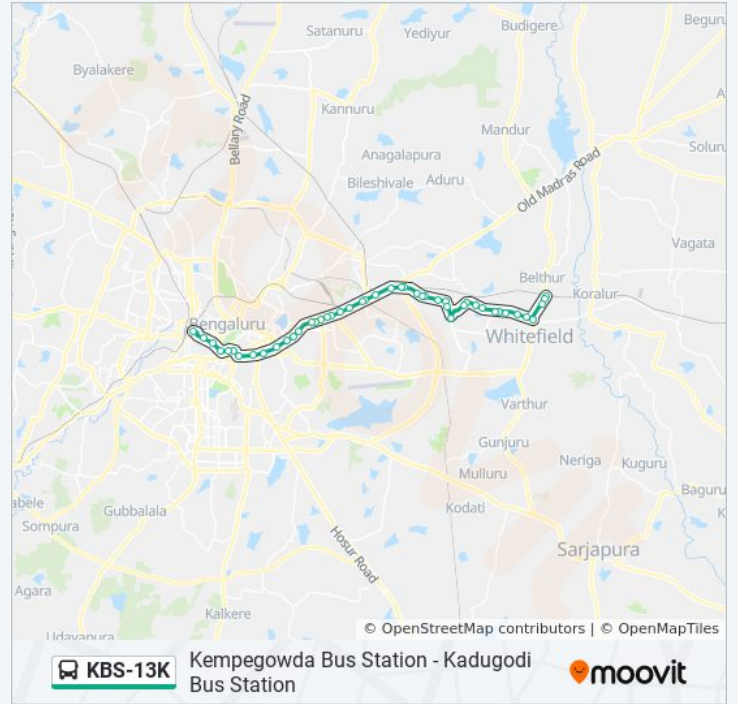

The KBS-13K bus line (Kempegowda Bus Station - Kadugodi Bus Station) has 2 routes. For regular weekdays, their operation hours are:

(1) Kadugodi Bus Station: 04:10 - 16:30(2) Kempegowda Bus Station: 07:20 - 18:45

Direction: Kempegowda Bus Station

Stops: 39

Trip Duration: 68 min

Line Summary:

KBS-13K bus time schedules and route maps are available in an offline PDF at moovitapp.com. Use the [Moovit App](#) to see live bus times, train schedule or subway schedule, and step-by-step directions for all public transit in Bengaluru.