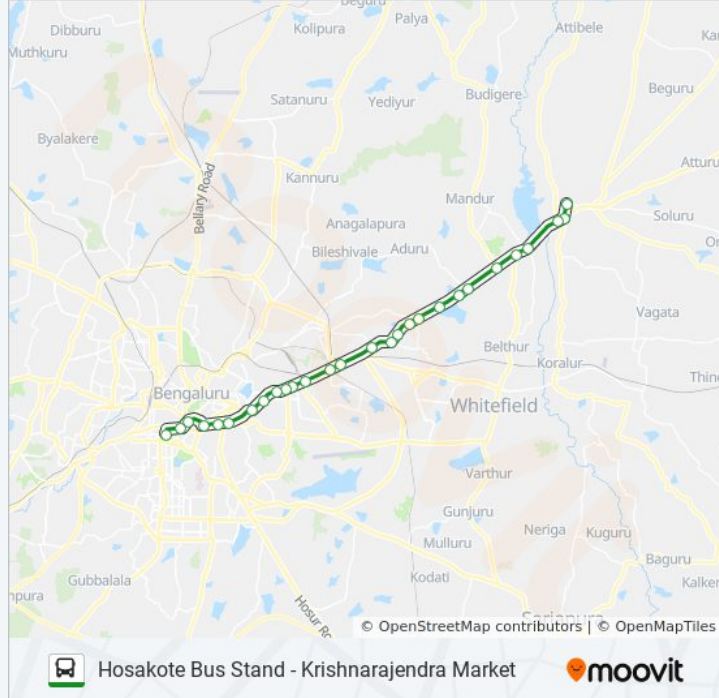

Lido

Life Style

Richmond Circle

Richmond Circle

Corporation

Town Hall

K.R.Market (Kalasipalya)

MKT-12HK bus time schedules and route maps are available in an offline PDF at moovitapp.com. Use the [Moovit App](#) to see live bus times, train schedule or subway schedule, and step-by-step directions for all public transit in Bengaluru.