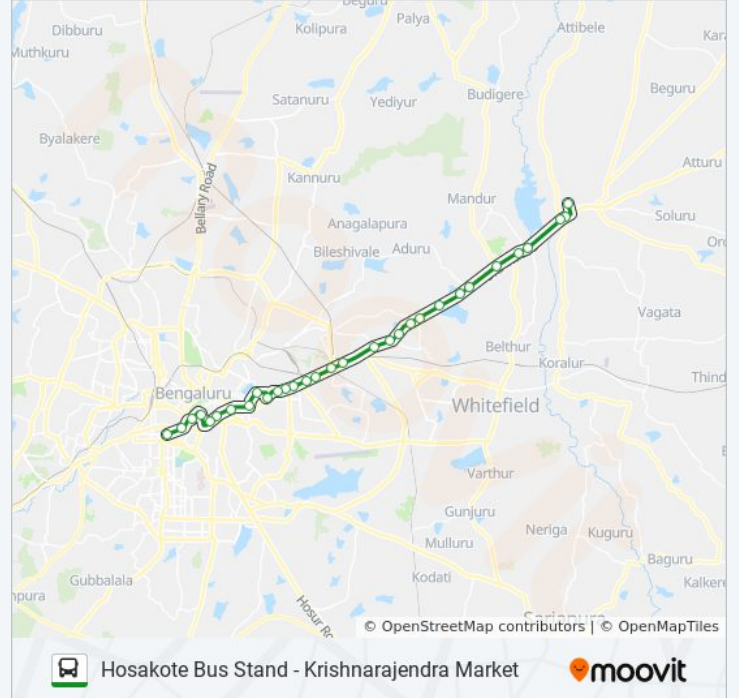

MKT-12HK bus Info**Direction:** Hosakote Bus Stand**Stops:** 31**Trip Duration:** 64 min**Line Summary:**

Subashanagara

Bhattarahalli

Medahalli

Veeranahalli

Avalahalli

Budigere Cross

Katamnalluru Gate

Huskur Kodi

Hoskote High School

Hoskote K.E.B.Circle

Hoskote Old Bus Stand

Direction: Krishnarajendra Market

28 stops

[VIEW LINE SCHEDULE](#)

Hoskote Old Bus Stand