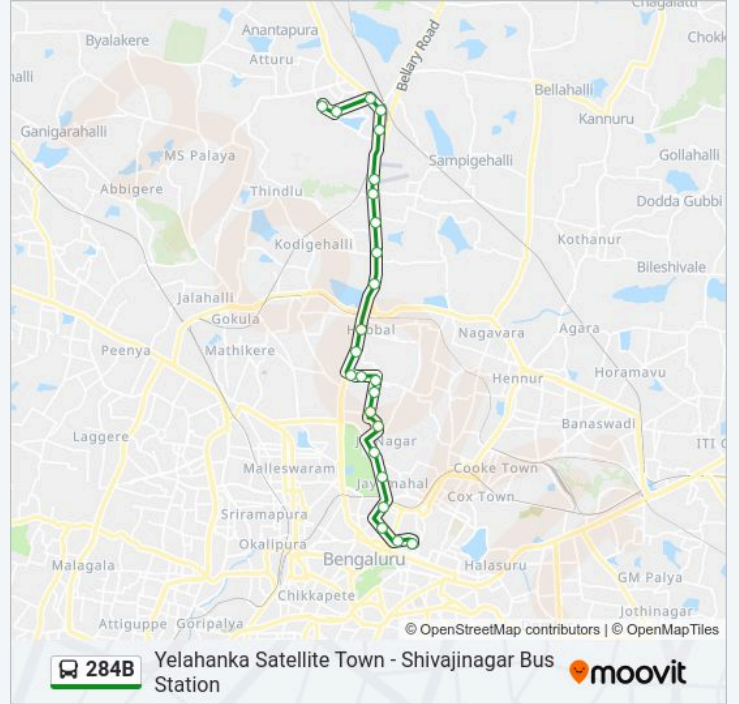

Jakkur Aerodrum

Allalasanra Gate

Yelahanka Police Station

Yelahanka N.E.S.Office

Chikka Bommasandra Cross

Yelahanka Satellite Town

284B bus time schedules and route maps are available in an offline PDF at moovitapp.com. Use the Moovit App to see live bus times, train schedule or subway schedule, and step-by-step directions for all public transit in Bengaluru.

© 2024 Moovit - All Rights Reserved