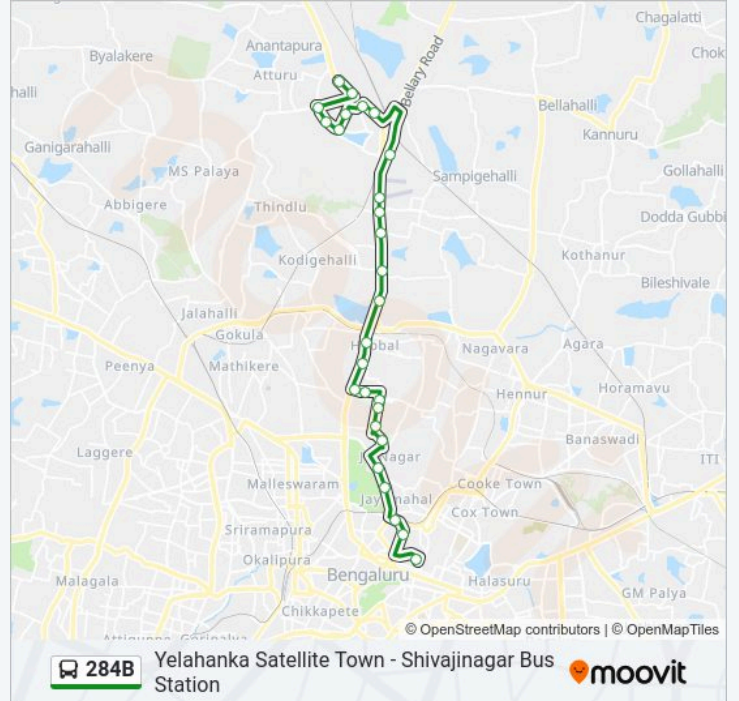

### 284B bus Time Schedule

Shivajinagar Bus Station Route Timetable:

Sunday	08:20 - 19:50
Monday	08:20 - 19:50
Tuesday	08:20 - 19:50
Wednesday	08:20 - 19:50
Thursday	08:20 - 19:50
Friday	08:20 - 19:50
Saturday	08:20 - 19:50

### 284B bus Info

**Direction:** Shivajinagar Bus Station

**Stops:** 27

**Trip Duration:** 40 min

**Line Summary:**

Matadahalli

Munireddy Palya

Jayamahall

### Direction: Yelahanka Satellite Town

24 stops

[VIEW LINE SCHEDULE](#)

Shivajinagara Bus Station

Indian Express

Cunningham Road

Vasanthnagara (Ambedkar Bhavana)

Jayamahall

### 284B bus Info

**Direction:** Yelahanka Satellite Town

**Stops:** 24

**Trip Duration:** 40 min

**Line Summary:**

Jakkur Aerodrum

Allalasanra Gate

Yelahanka Police Station