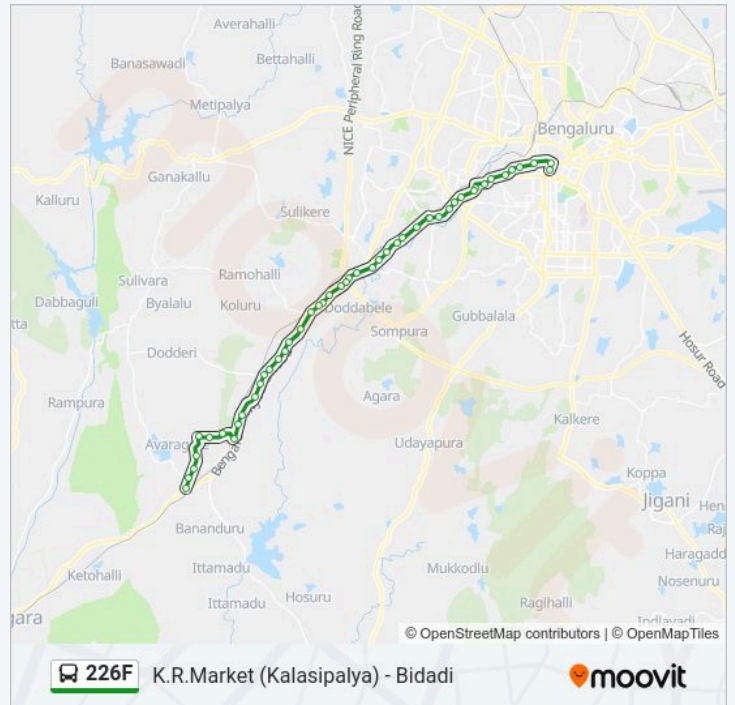

Friday 08:15 - 17:30

Saturday 08:15 - 17:30

226F bus Info

Direction: K.R.Market (Kalasipalya)

Stops: 48

Trip Duration: 91 min

Line Summary:

Nayandahalli