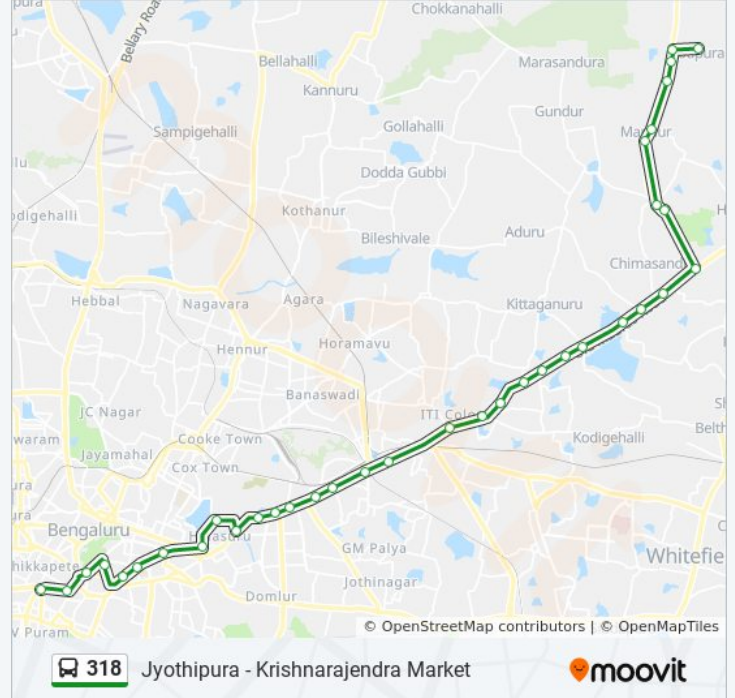

318 bus Info

Direction: Jyothipura

Stops: 36

Trip Duration: 64 min

Line Summary:

Bhattarahalli

S.J.E.S.College

Medahalli

Kattugollahalli

Singarapura

Jyothipura

Jyothipura

Direction: Krishnarajendra Market

34 stops

[VIEW LINE SCHEDULE](#)

Jyothipura