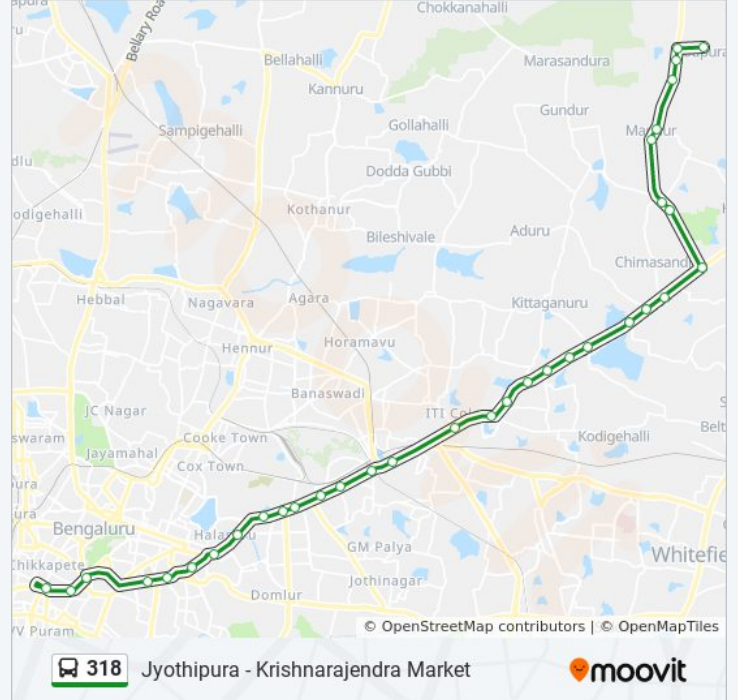

Bhattarahalli

Subashanagara

Police Quarters K.R.Puram

K.R.Puram Market

I.T.I.Colony Gate

Tin Factory

Benniganahalli

Baiyappanahalli Metro Station

N.G.E.F.

Swamy Vivekananda Metro Station / Isolation Hospital

Binnamangala (Indiranagara R.T.O.Office)

Depot 6 Indiranagara

Halasuru

Lido

D.I.G.Office

Life Style

Richmond Circle

Corporation

Town Hall

K.R.Market

318 bus time schedules and route maps are available in an offline PDF at moovitapp.com. Use the [Moovit App](https://moovitapp.com) to see live bus times, train schedule or subway schedule, and step-by-step directions for all public transit in Bengaluru.

[About Moovit](#) • [MaaS Solutions](#) • [Supported Countries](#) • [Mooviter Community](#)

© 2024 Moovit - All Rights Reserved

Check Live Arrival Times