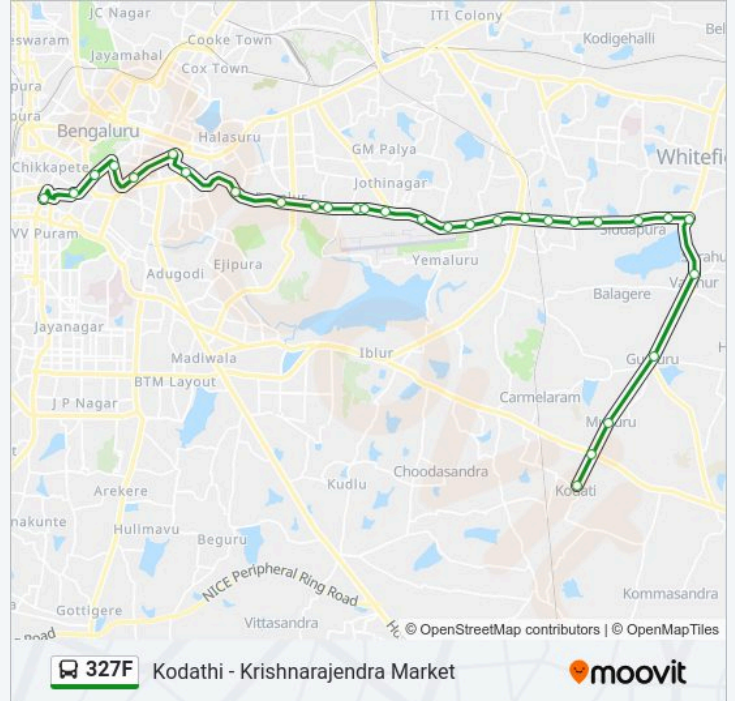

327F bus Info

Direction: Kodathi

Stops: 30

Trip Duration: 58 min

Line Summary:

Thubarahalli

Siddapura

Ramagondanahalli

Varthuru Kodi

Varthuru Government College

Gunjuru

Mulluru

Kodathi Gate

Kodathi

Direction: Krishnarajendra Market

31 stops