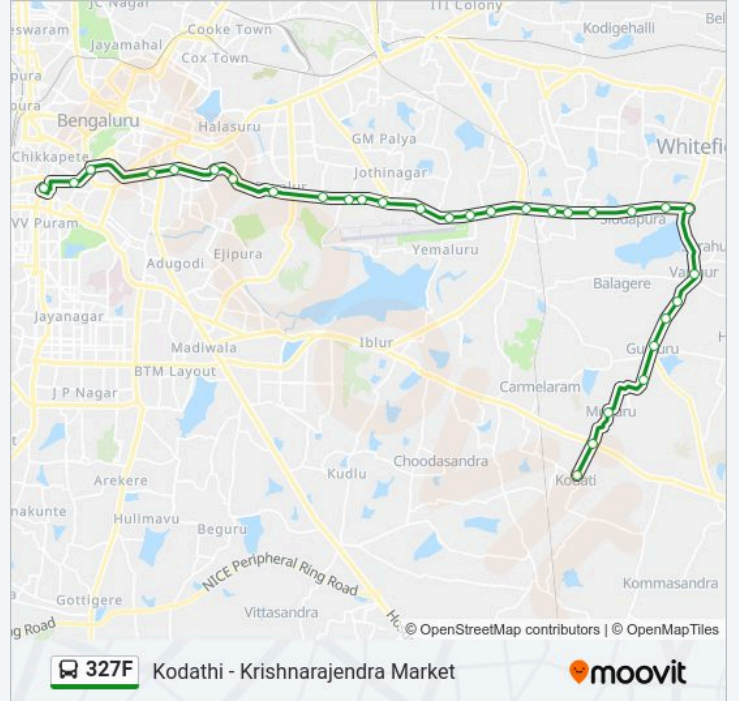

Helicopter Division

H.A.L.Main Gate

Rajarajeshwari Talkies

Murugeshpalya

Manipal Hospital

Domlur

Commando Hospital

Military Accounts Office

Life Style

Richmond Circle

Corporation

Town Hall

K.R.Market (Kalasipalya)

327F bus time schedules and route maps are available in an offline PDF at moovitapp.com. Use the Moovit App to see live bus times, train schedule or subway schedule, and step-by-step directions for all public transit in Bengaluru.

© 2024 Moovit - All Rights Reserved