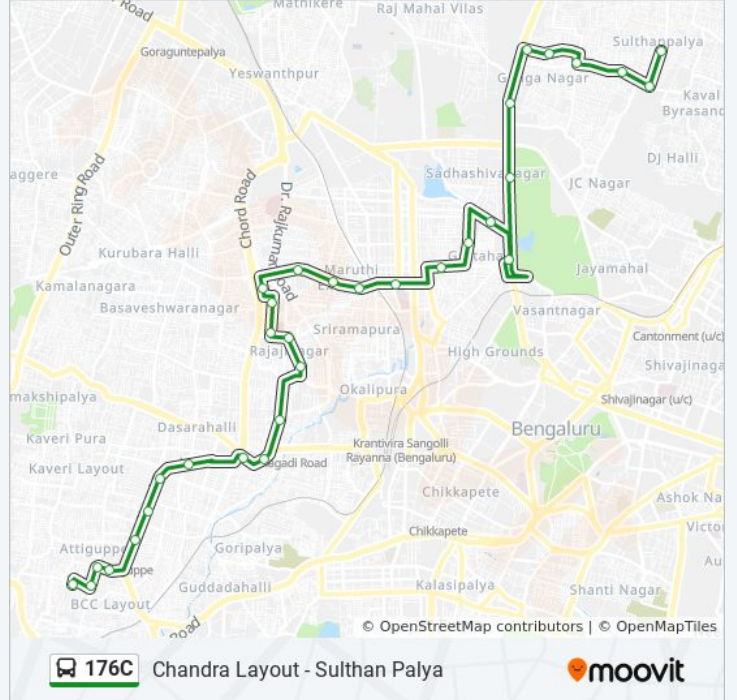

Direction: Chandra Layout

32 stops

[VIEW LINE SCHEDULE](#)

- Sultanpalya
- Sultanpalya Cross Pushpanjali Talkies
- Dinnur Main Road
- R. T.Nagara
- Vasanthappa Block
- C.B.I.
- Mekhri Circle
- Palace Ground
- R.M.Guttahalli
- Cs-Sadashivanagara Indian Bank
- Vaiyalikaval Police Station
- Dattatreya Temple Malleshwaram
- Malleshwaram Circle
- Devaiah Park
- Harishchandra Ghat
- Mariyappanapalya
- 2nd Block Rajajinagara
- Basaveshwara College
- E.S.I.Hospital Rajajinagara
- Old Police Station Rajajinagara
- Rajajinagara Rama Temple
- 6th Block Rajajinagara

176C bus Time Schedule

Chandra Layout Route Timetable:

Sunday	06:10 - 20:30
Monday	06:10 - 20:30
Tuesday	06:10 - 20:30
Wednesday	06:10 - 20:30
Thursday	06:10 - 20:30
Friday	06:10 - 20:30
Saturday	06:10 - 20:30

176C bus Info

Direction: Chandra Layout

Stops: 32

Trip Duration: 40 min

Line Summary:

Prasanna Theatre
 Magadi Road Toll Gate
 Vijayanagara Vijaya Bank
 Vijayanagara
 Maruthi Mandira
 Vijayanagara Bus Station
 Income Tax Layout
 Chandra Public School
 Ganesha Temple Chandra Layout
 Chandra Layout Circle

176C bus Info

Direction: Sulthan Palya

Stops: 31

Trip Duration: 38 min

Line Summary:

Devaiah Park

Malleswaram Circle

Dattatreya Temple Malleshwaram