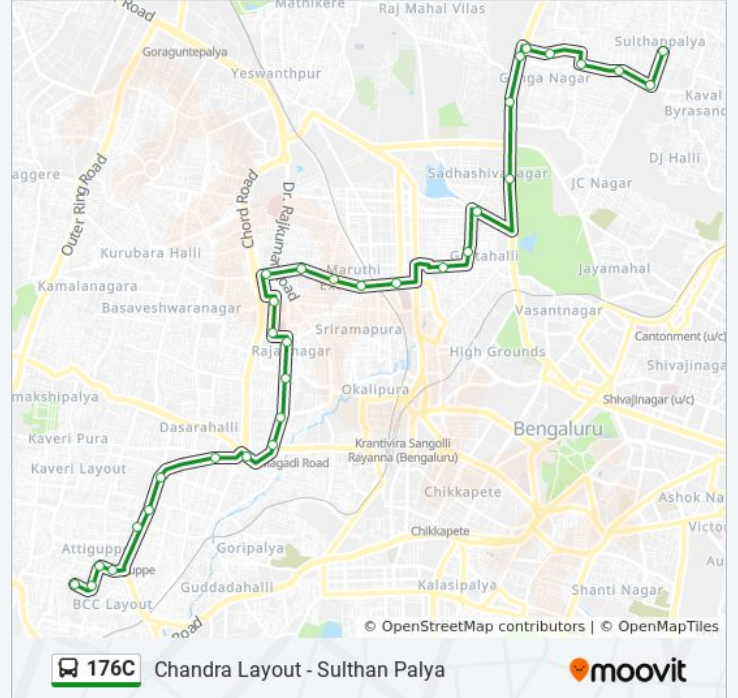

Devaiah Park

Malleswaram Circle

Dattatreya Temple Malleshwaram

Vaiyalikaval Police Station

Bashyam Circle

Palace Ground

Mekhri Circle

C.B.I.

C.B.I.

Vasanthappa Block

1st Main Road, 3/2

Sultanpalya Cross Pushpanjali Talkies

Sultanpalya

176C bus time schedules and route maps are available in an offline PDF at moovitapp.com. Use the [Moovit App](#) to see live bus times, train schedule or subway schedule, and step-by-step directions for all public transit in Bengaluru.

[About Moovit](#) • [MaaS Solutions](#) • [Supported Countries](#) • [Mooviter Community](#)

© 2024 Moovit - All Rights Reserved

Check Live Arrival Times