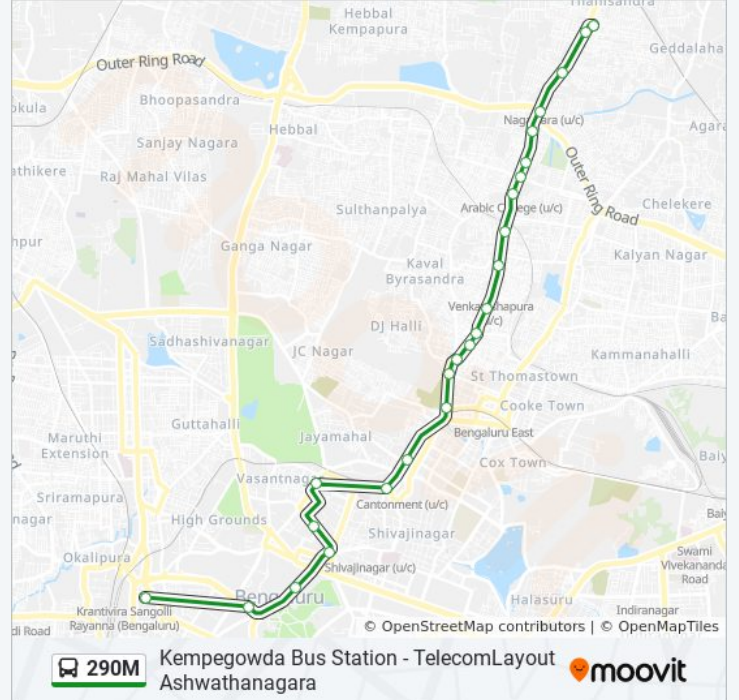

### Direction: Telecom Layout Ashwath Nagara

24 stops

[VIEW LINE SCHEDULE](#)

- Kempegowda Bus Station
- Maharani College
- Vidhana Soudha Karnataka High Court
- Indian Express
- Cunningham Road
- Vasanthnagara (Ambedkar Bhavana)
- Bamboo Bazar 2
- Coles Park
- Doddy
- Canara Bank Tannery Road
- Periyar Nagara Circle
- Muslim Colony
- P&T Colony
- Venkateshapura
- Kadugondanahalli
- Kadugondanahalli Railway Gate
- Arabic College
- Govindapura Cross
- Glass Factory
- Nagavara
- Junction Of Nagavara

### 290M bus Time Schedule

Telecom Layout Ashwath Nagara Route Timetable:

Sunday	Not Operational
Monday	09:15 - 17:15
Tuesday	09:15 - 17:15
Wednesday	09:15 - 17:15
Thursday	09:15 - 17:15
Friday	09:15 - 17:15
Saturday	09:15 - 16:35

### 290M bus Info

**Direction:** Telecom Layout Ashwath Nagara

**Stops:** 24

**Trip Duration:** 37 min

**Line Summary:**

Vidhyasagara

Ashwathnagara Cross Nagavara Road

Telecom Layout Ashwath Nagara